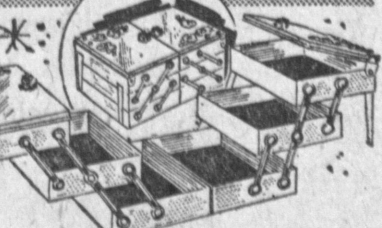

6-TRAY JEWELRY BOX

A double 3-decker with 6 lined trays. Embossed with jewel-studded trimming. **1.98**
Reg. $2.98

YUMMY CAKE DECORATIONS IN' CLEVER SPICE JARS

• Cinnamon Red-Hots
• Chocolate Trims
• Assorted Trims
• Rainbow Nonpareils
• Choc. Nonpareils

4 for **1.00**

BUNTE CHRISTMAS CANDIES

• Butterscotch
• Fruit Balls
• Raspberries
• Starlite Mints
• Mint Imperials

Your Choice **39¢**

Speed and Action JET RACER

Rugged heavy steel tubular frame. 10" disc wheels, rubber tires.

Double Savings With S&H Green Stamps

12.99

Owl's Volume Buying Price

Yankee Doodle Electronic Secret ROCKET TEST CENTER

9.98 Value

6.66

50.33 Value

Gilbert 50-Piece American Flyer TRAIN SET

Extra powerful locomotive. 240' of track, a 19-piece trestle set, banked so this coal-burning model can take the curves as though she were tied to the rails. Train reverses, too!

18.88

Popular "Real Estate" MONOPOLY GAME

Complete with playing board, removable Bankers Tray, tokens, plastic houses and hotels, large dice and a pack of special "money." Attractively boxed. All ages enjoy this "smart money" game.

4.00 Value

2.98

Corner of PACIFIC COAST HIGHWAY and HAWTHORNE BLVD.
WE GIVE S&H GREEN STAMPS 24016 HAWTHORNE BLVD.