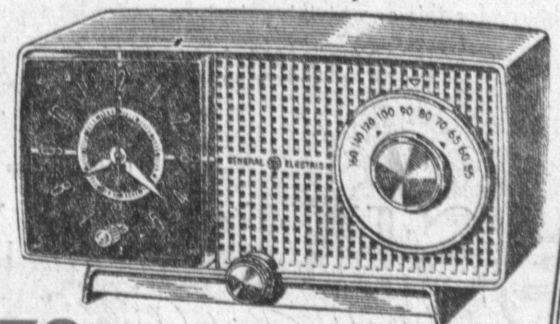

## BRAND NEW WESTINGHOUSE 3-SPEED RECORD PLAYER

Regular \$28.95

AT GRIFFEY'S

**\$19<sup>87</sup>**

Use Your Bankamericard or International Charge

- Plays All Sizes
- Fully Guaranteed
- Wonderful Tone

GENERAL ELECTRIC

## Automatic CLOCK RADIO

Reg. \$31.95

**\$19<sup>79</sup>**

WAKES YOU UP TO MUSIC AUTOMATICALLY — EVERY MORNING.

Brand New GRANCO