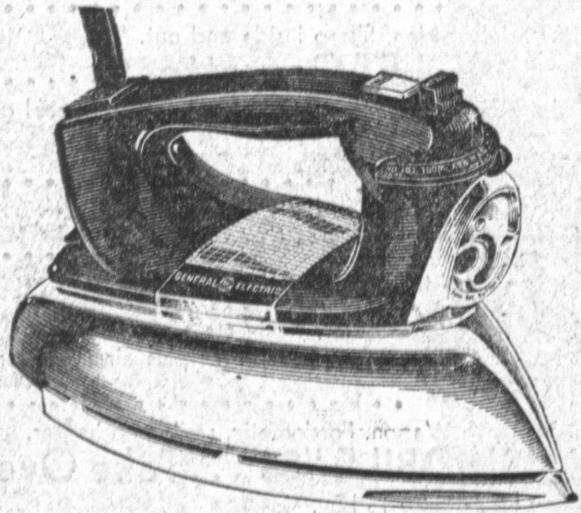

# EXTRA

BRAND NEW

## GENERAL ELECTRIC STEAM & DRY IRON

- ONE YEAR GUARANTEE
- LIGHTWEIGHT
- INSTANT CHANGE STEAM TO DRY

REGULAR \$17.95

AT GRIFFEY'S  
**\$9<sup>79</sup>**

Hurry... This Is the Best Christmas Buy Yet