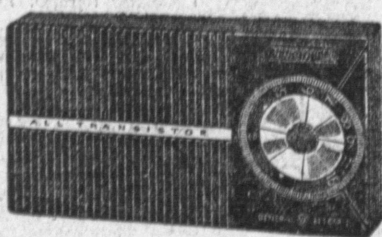

General Electric ALL TRANSISTOR RADIO

Pocket Size RADIO

- Powerful
- Uses Penlight Batt.
- Nice Tone

REGULAR $34.95

$24⁸⁷

BRAND NEW FULLY GUARANTEED (Quantity Limited)