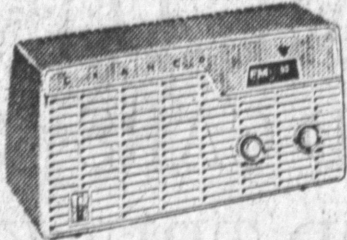

## Automatic CLOCK RADIO

Reg. \$31.95

**\$19<sup>79</sup>**

WAKES YOU UP TO MUSIC AUTOMATICALLY — EVERY MORNING.

Brand New GRANCO

## FM RADIO

- 2-TONE CASE
- BEAUTIFUL TONE
- FULLY GUARANTEED

AT GRIFFEY'S ONLY

**29<sup>50</sup>**

## SPACE COMMAND PORTABLE TV

"New 1960"

- touch a button
- change channels
- turn set on and off
- adjust volume, to two levels of sound and mute

NO PRODUCTION SHORTCUTS

Model D-2010-C

Only **\$9<sup>87</sup>** Per Month