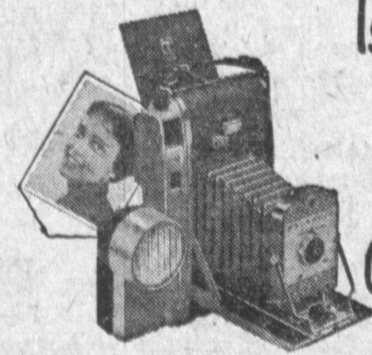

★ FREE POLAROID DEMONSTRATION ★

"SUSIE POLAROID" WILL BE AT TRY-IT'S CAMERA DEPT.
ALL DAY FRIDAY & SATURDAY TO TAKE YOUR POLAROID PICTURE FREE!
FREE YOUR CHILD'S POLAROID PICTURE TAKEN WITH SANTA CLAUS HERE FREE

"Susie Polaroid" will take your child's Polaroid picture with Santa Claus Free . . . Nothing to buy . . . just bring them in . . .

★ Friday & Saturday, Dec. 11-12 Noon to 4 P.M. ★

Isn't this what
YOU want
for
CHRISTMAS?