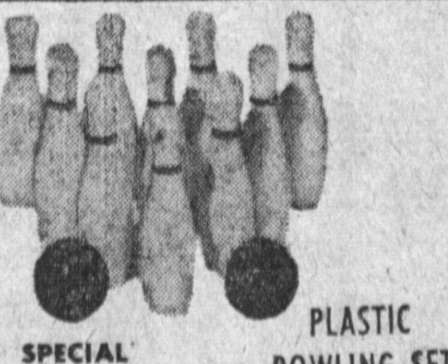

PLASTIC BOWLING SET

Adults and youngsters will enjoy bowling indoors or outdoors with this unbreakable set. Ten 8" pink and two 3" balls.

Reg. $1.98

99¢

Famous Name
MODEL KITS
Build Missiles, Planes, Rockets

Sale Price **77¢**

Chu Chu Ball Gum
BANK

Reg. 98c

53¢

18" Dew Drop TEARS DOLL

Beautiful big baby doll fully dressed from head to toe. Jointed vinyl body. She drinks, wets, sleeps, has rooted hair and has nursing bottle.

10.00 Value

$6⁶⁶