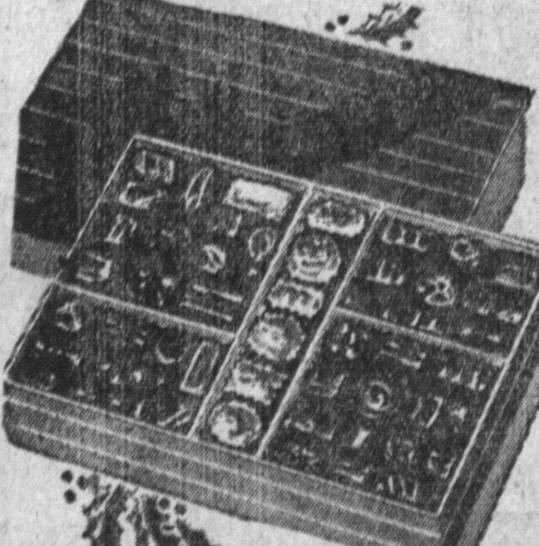

Beautiful big baby doll fully dressed from head to toe. Jointed vinyl body. She drinks, wets, sleeps, has rooted hair and has nursing bottle.

10.00 Value

\$6⁶⁶

SEE OUR WONDERLAND OF TOYS!

53-Piece Set
LINCOLN LOGS
Build Forts, Cabins, etc.

88¢

as Shown on TV
COLOR FORMS
Roy Rogers, Dale Evans Cowboy Doll Sets

88¢ set

Numbered Oil
PAINT SET
Makes Two 8x10 Pictures

77¢

2-Player
Table Tennis

Complete Set Reg. 1.98

\$1.66

Colored
PLAY DOH
For Modeling Set of 4 Colors

88¢

Pony Tail 14-Pc.
TEA SET
For Tiny Hostess

88¢

Headquarters for CANDY!

Fancy Gift Box
CHOCOLATES BY BRACH
at low McCown Prices

3-Pound Box "Merry Christmas" **2.49**