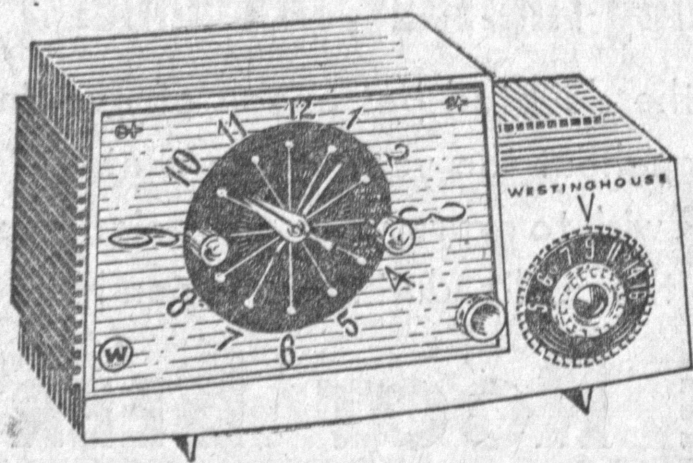

Open Every Night 'Til 9 P. M. 'Til Christmas-Open Sunday

11 A.M. To 5 P.M.

WESTINGHOUSE FULLY AUTOMATIC

Available in Aqua, Pink and Ivory

- FULLY GUARANTEED
- QUANTITY LIMITED

CLOCK RADIO

1. Top Styling
   - Beautiful Tone
   - Large Clock Face
2. Plus All New Slumber Switch

Reg. $36.95

$24⁸⁷

BRAND NEW WESTINGHOUSE