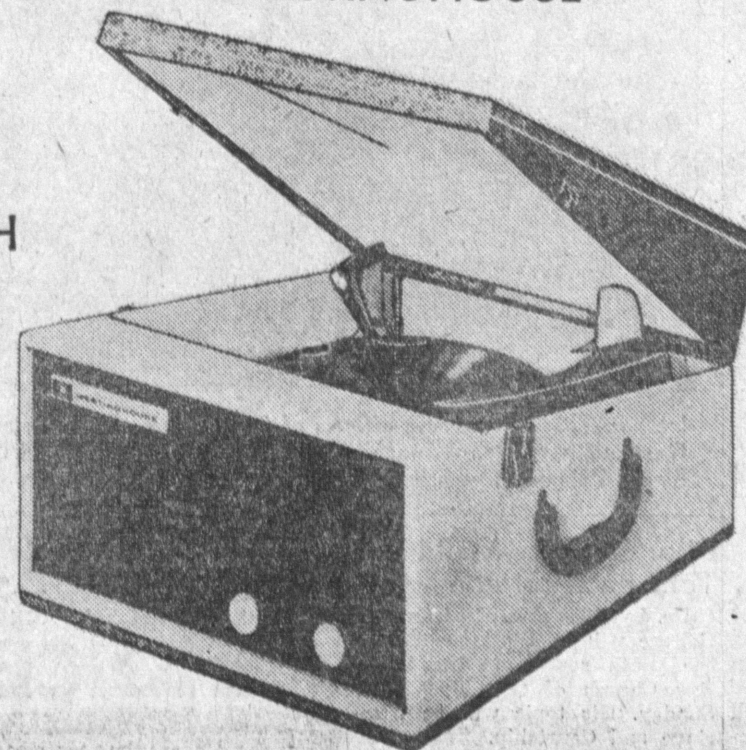

## CLOCK RADIO

- Top Styling
  - Beautiful Tone
  - Large Clock Face
- Plus All New Slumber Switch

Reg. \$36.95

**\$24<sup>87</sup>**

BRAND NEW WESTINGHOUSE

## PORTABLE AUTOMATIC 4 SPEED PHONOGRAPH

- Plays All Sizes
- Plays All Speeds
- Two-Tone Case

Regular \$59.95

**\$44<sup>89</sup>**

WHILE THEY LAST

Westinghouse All Transistor RADIO

- Powerful
- Fully Guar.
- Shatterproof case