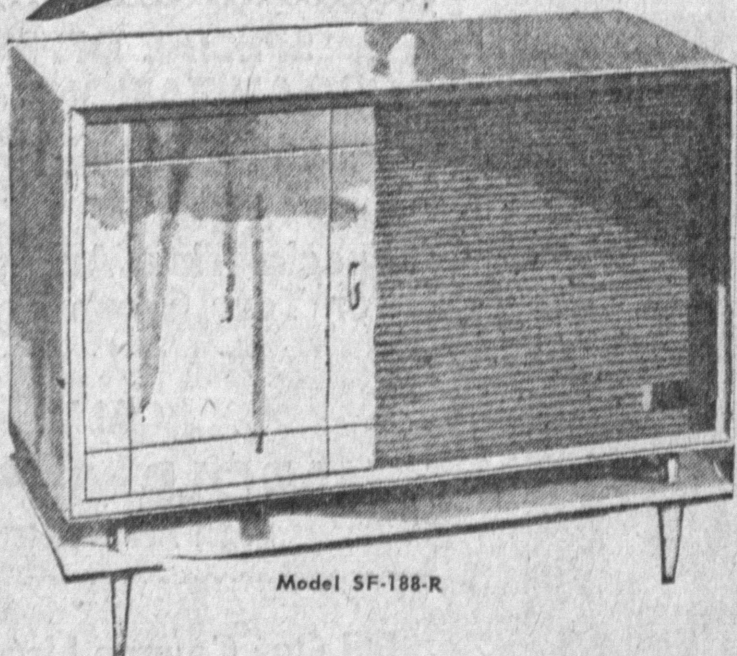

## RECORD DEPT. SALE

"INSIDE SHELLY BURMAN"  
"OUTSIDE SHELLY BURMAN"  
Regular \$4.98 **\$2<sup>98</sup>**

"MANTOVANI CHRISTMAS CAROLS"  
Regular \$3.98 **\$2<sup>48</sup>**

BIG SELECTION \$1.49 Val. to \$3.98 Val. Your choice this week **99c**

All Records in Our Large Stock 25% to 50% Off

Stereophonic Hi-Fidelity with FM-AM Radio

LOWEST PRICE EVER!

Model SF-188-R

**6 ZENITH QUALITY HIGH FIDELITY SPEAKERS**

- a complete stereo high-fidelity system designed especially for the home—
- 4-Speed Cobramatic Changer
  - Dual Stereophonic Cartridge
  - Automatic Changer Shutoff
  - Push-Pull Amplification