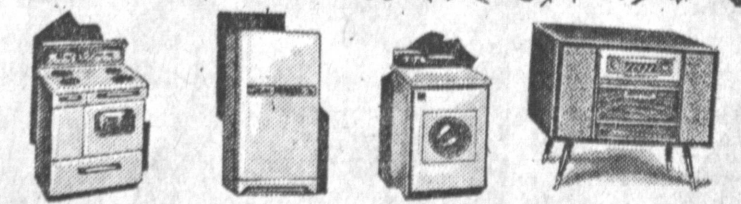

play Christmas Carols on the ESTEY ORGAN even if you have never heard a note of music.

Estey Organ
is tone. You have an extra control. Immediately.
\$50
as \$99
from \$295
and \$145
ANS
\$895.00

HUGE DISCOUNTS ON APPLIANCES
Maytag Automatic Washer with filter, retail 309.95 \$218.88
Wedgewood "Holly" Built-in Oven \$168.88
Cader 30-Gallon Water Heater \$47.88
Frigidaire Automatic Dishwasher \$187.88
O'Keefe & Merritt 30" Range with clock \$199.88
Frigidaire "Custom Imperial" Automatic Washer \$259.88w/r
Frigidaire 2-Door Freezer-Refrigerator, color \$289.88w/r
G.E. Double Oven Range, '58 model, retail \$529.95 \$369.88
RCA Victor Stereo Hi-Fi with AM-FM, retail \$398.95 \$189.88
Waste King "Super Hush" Disposal \$62.88
Waste King Garbage Disposal \$36.88
General Electric 30" Range \$149.88
AND MANY, MANY OTHER BUYS!