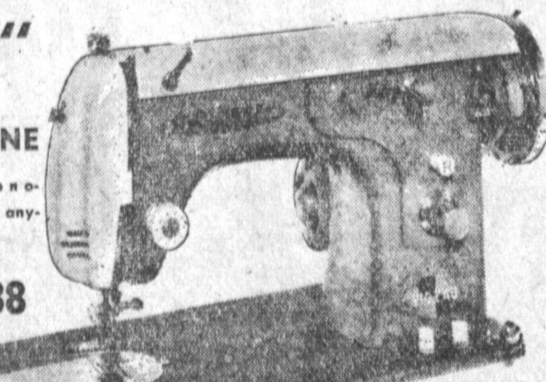

LEONARDS

"One Stop" Shopping Center

COMPLETE DEPARTMENT STORE

600 N. SEPULVEDA • EL SEGUNDO
3 BLOCKS SOUTH OF INTERNATIONAL AIRPORT

Easy Terms

Open Every Night Till 10 p.m.

"ZIG-ZAG"

PORTABLE SEWING MACHINE

Retail $169.00 **$58⁸⁸**

BIG SAVINGS ON
Necchi • Elna • Adler
Pfaff • Free Westinghouse

AUTOMATIC BOBBIN WINDER

AUTOMATIC DROP FEED

Your Choice
● Heavy Viscose Tweed
● Nylon-Acetate Tweed
Values to $4.95 Sq. Yd. **$2⁹⁸** Sq. Yd.

Your Choice
● 100% Wool Plains & Tweeds
● 100% Nylon Solids & Tweeds
Values to $5.95 Sq. Yd. **$3⁹⁸** Sq. Yd.

Your Choice
100% Wool Woven
● HI-LO TWEEDS
● SOLIDS
Values to $9.95 Sq. Yd. **$6⁹⁸** Sq. Yd.

WALL-TO-WALL BROADLOOM

Your Choice
● COTTON TWEED
● NYLON VISCOSE TWEED
Values to $3.95 Sq. Yd. **$2⁹⁸** Sq. Yd.

YOU can play

World Famous

Chord O

$199!
Only

Used Organs as low as $100. Used Spinnet Pianos. Practice Pianos, grand NEW LOWREY ORG. from

MEMO FROM SANTA!
YOU WILL SAVE ON **INSURANCE TOO!**

Yes, that's right! You can now save on Auto Insurance. Fire • Liability • Life Insurance of America's best companies. We handle ALL auto risks. **SAVE AS MUCH AS 28% on Auto Insurance**

LEONARDS CHRISTMAS

A FANTASTIC FACTORY "BUY OUT"

Enables LEONARDS to Offer

U.S. KEDS AT "WHOLESALE" PRICES

MADE BY U.S. RUBBER

ALL MARKED DOWN TO "TRUE" WHOLESALE PRICES

For men, women and children
Men's, 7 to 8 1/2
Women's, 6 to 7 1/2
Children's, 9 to 13
Boys', 4 to 5

Examples	Wholesale
Children's U.S. Keds Rover Oxfords Sizes 9 to 13	$2.50
Reg. $4.95 Women's Champion Oxfords	$2.95
Reg. $8.00 Booster Casuals	$4.80