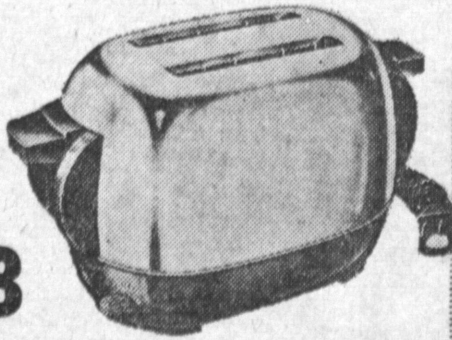

CORONET AUTOMATIC POP-UP ELECTRIC TOASTER

Gleaming chrome with new Colorama trims: Turquoise, Coral, Desert Yellow and Black. Thermostat control.

Matches your kitchen decor. **8.88**
$14.95 Value!

REGENT ELECTRIC BLENDER

Now priced in line with your other fine electrical servants! Speedy food and drink preparation. Saves hours!

$29.95 Value! **17.95**