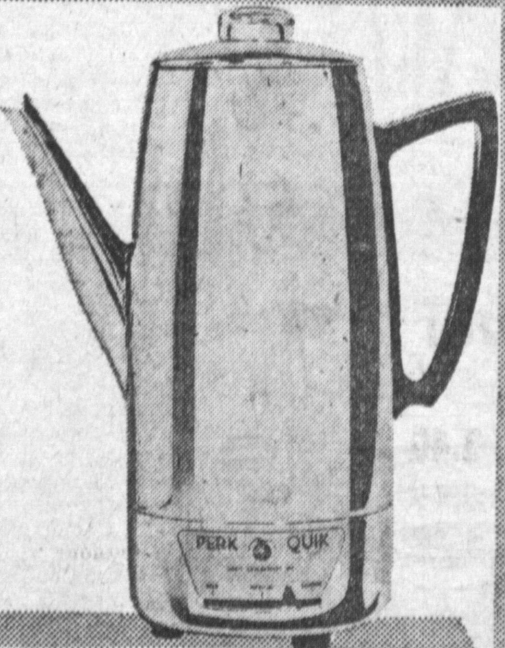

PERK-QUIK COFFEEMAKER

The ultimate in automatic electric percolators. Brews 2 to 15 cups. Signal light, flavor selector, Magic Brain thermostat, non-drip spout.

$39.95 Value! **9.98**

Birdseye DIAPERS

Size 27 x 27

1 Dozen

Regular 2.98

$2.19