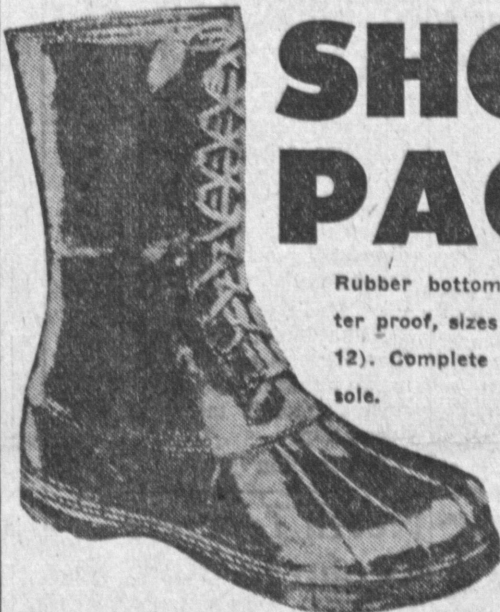

Brand New Shoes

TRIPPLESOLE

\$2.88

Engineer BOOTS Men's Sizes

\$8.88

FOR DRESS, SPORT OR PLAY

MENS SHOES

Famous "MOCABOUTS" • Oxfords • Loafers • Desert Boots In Suedes & Leathers, etc. **6.95**

GENUINE G.I. — BRAND NEW

Work Shoes

Greatest work shoe ever built! From sizes 5 to 15 in D, E, EE & F. Cord rubber sole and heel. \$12.95 value for only **\$4.99** PR.

BRAND NEW GENUINE G.I.

SHOE-PAC

Rubber bottom, leather top, water proof, sizes 7 to 11½ (will fit 12). Complete with extra felt insole.