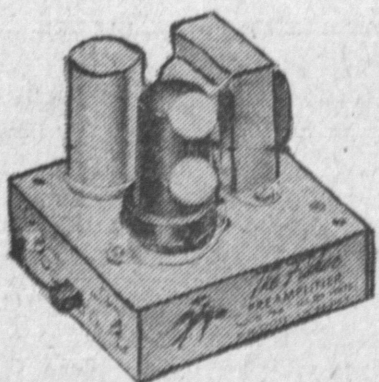

CALRAD HI-FI PRE-AMPLIFIER

30 20,000 freq. response. 100,000 ohms output imp. Good for phono or mike.

REG. $19.95
GRIFFEY'S DISCOUNT
$7.88
(Less Tube)

CALRAD (Small Size) SPEAKER & ENCLOSURE

WITH VOLUME CONTROL

Nice for intercoms, extension speakers. At this price you can get one for each room in the house or office.

Regular $10.95
GRIFFEY'S DISCOUNT **$5.97**

DIAMOND NEEDLES

For almost any G.E. cartridge. Hurry while quantity lasts.

Regular $12.95

GRIFFEY'S DISCOUNT **$4.70** ea.
(Bring your old needle with you)