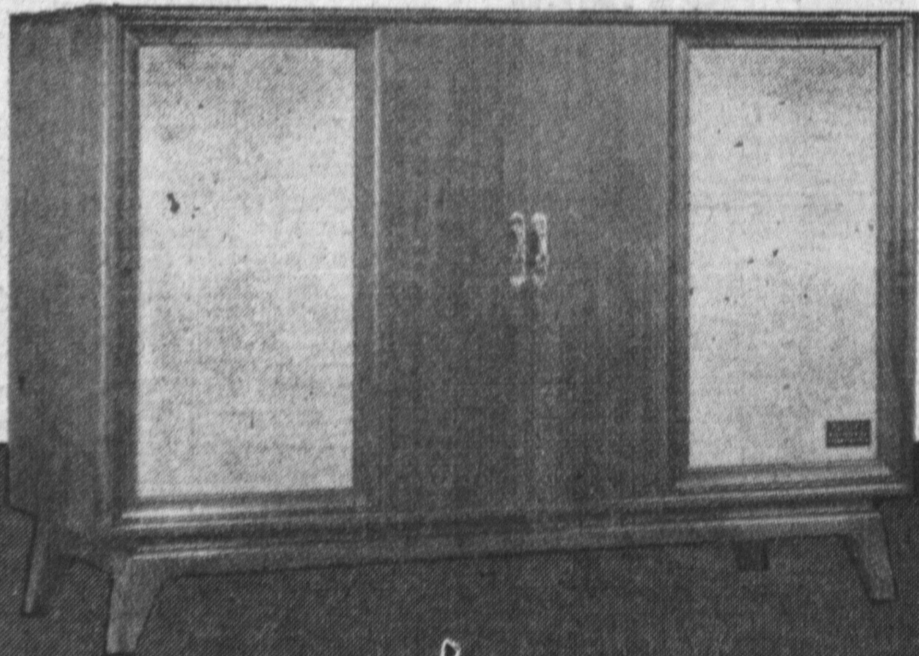

THE GRIEG
 Model SFD 2565
 Full Extended
 Stereophonic High
 Fidelity with FM/AM
 radio. In Early American
 Cabinetry in Mahogany
 veneers and hardwood
 solids and maple veneers
 and hardwood solids.

FROM THE
**decorator
 group**

EXTENDED

Stereophonic
 HIGH FIDELITY INSTRUMENT

THE GERSHWIN—Model SFD 2570
 Fully contained Extended Stereophonic High Fidelity and
 FM/AM radio in a single instrument.
 Danish modern in fine furniture
 in walnut, ebony or blonde oak colors.

ZENITH

The **STRAUSS** Model SFD283—EXTENDED
 STEREOGRAPHIC EQUIPPED HIGH FIDELITY
 console in grained walnut, mahogany or
 cherry colors.

MODEL SRD83— Companion Remote Speaker
 with 3 Zenith Speakers—may be added now or
 later for full stereophonic sound.