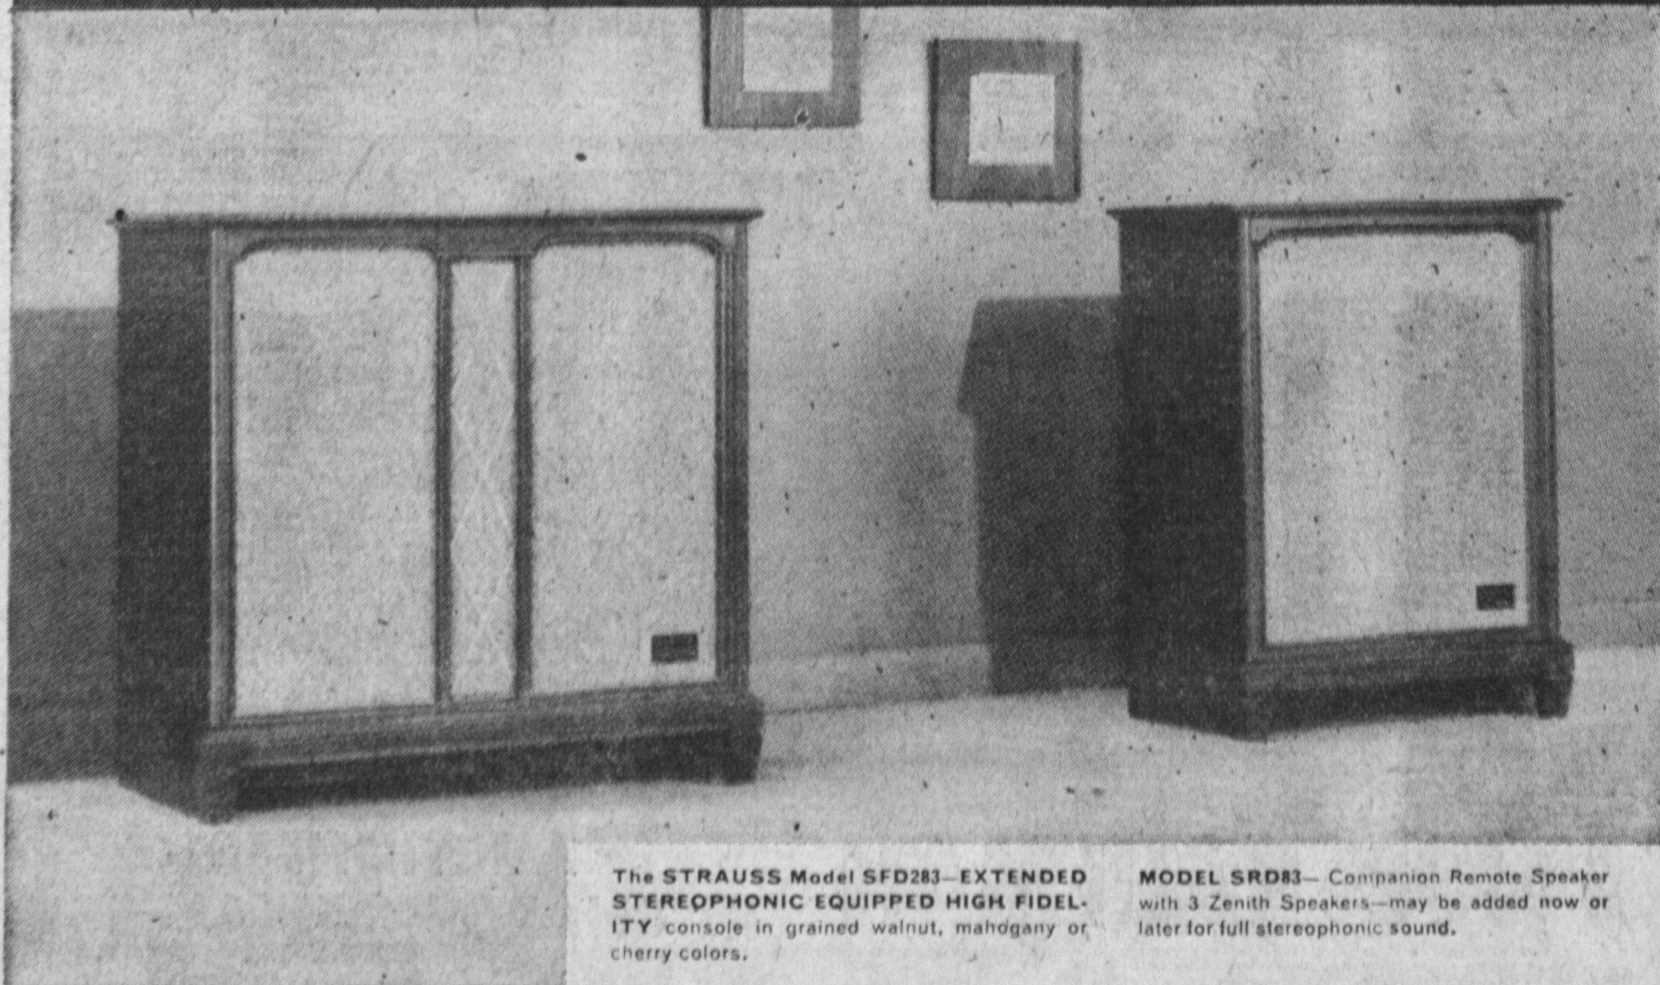

THE GRIEG
 Model SFD 2565
 Full Extended
 Stereophonic High
 Fidelity with FM/AM
 radio. In Early American
 Cabinetry in Mahogany
 veneers and hardwood
 solids and maple veneers
 and hardwood solids.

FROM THE
**decorator
 group**

EXTENDED

Stereophonic
 HIGH FIDELITY INSTRUMENT

THE GERSHWIN—Model SFD 2570
 Fully contained Extended Stereophonic High Fidelity and
 FM/AM radio in a single instrument.
 Danish modern in fine furniture
 in walnut, ebony or blonde oak colors.

ZENITH

The **STRAUSS** Model SFD283—EXTENDED
 STEREOGRAPHIC EQUIPPED HIGH FIDELITY
 console in grained walnut, mahogany or
 cherry colors.

MODEL SRD83— Companion Remote Speaker
 with 3 Zenith Speakers—may be added now or
 later for full stereophonic sound.