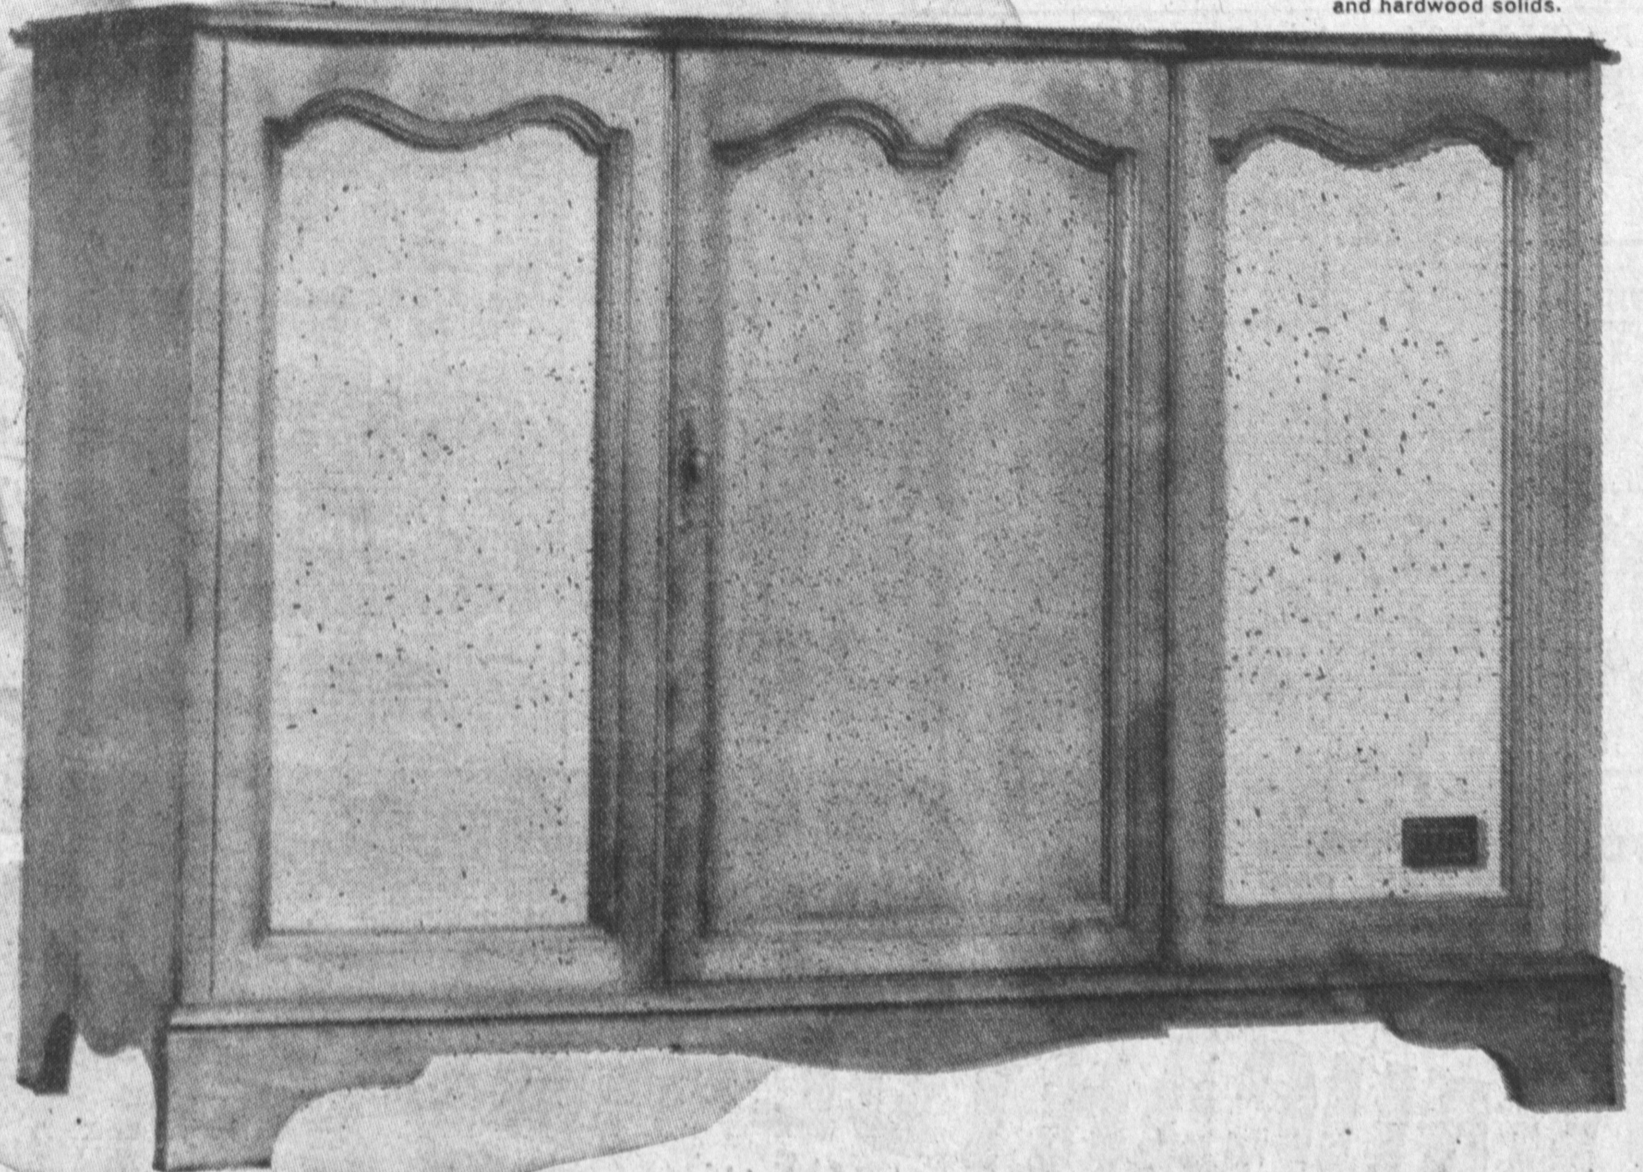

THE GRIEG
 Model SFD 2565
 Full Extended
 Stereophonic High
 Fidelity with FM/AM
 radio. In Early American
 Cabinetry in Mahogany
 veneers and hardwood
 solids and maple veneers
 and hardwood solids.

FROM THE
**decorator
 group**

EXTENDED

Stereophonic
 HIGH FIDELITY INSTRUMENT

THE GERSHWIN—Model SFD 2570
 Fully contained Extended Stereophonic High Fidelity and
 FM/AM radio in a single instrument.
 Danish modern in fine furniture
 in walnut, ebony or blonde oak colors.

ZENITH

The **STRAUSS** Model SFD283—EXTENDED
 STEREOGRAPHIC EQUIPPED HIGH FIDELITY
 console in grained walnut, mahogany or
 cherry colors.

MODEL SRD83— Companion Remote Speaker
 with 3 Zenith Speakers—may be added now or
 later for full stereophonic sound.