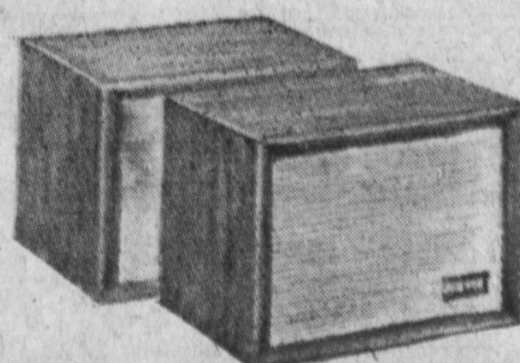

EXTENDED

Stereophonic
 HIGH FIDELITY INSTRUMENT

THE GERSHWIN—Model SFD 2570
 Fully contained Extended Stereophonic High Fidelity and
 FM/AM radio in a single instrument.
 Danish modern in fine furniture
 in walnut, ebony or blonde oak colors.

ZENITH

The **STRAUSS** Model SFD283—EXTENDED
 STEREOGRAPHIC EQUIPPED HIGH FIDELITY
 console in grained walnut, mahogany or
 cherry colors.

MODEL SRD83— Companion Remote Speaker
 with 3 Zenith Speakers—may be added now or
 later for full stereophonic sound.

as you listen
 ...the sound
 source seems to
 move out
 beyond the cabinet

RADIAL SOUND SYSTEM

New... Compact... Specially developed re-
 mote speakers that you locate anywhere in
 the room for Stereophonic Sounds as never
 before. Can be added as optional equip-
 ment at any time.