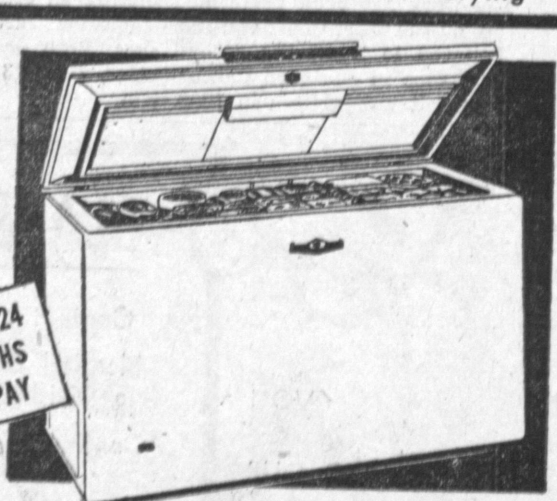

SALE PRICE **88c**

OPEN FRIDAY NIGHT 'TIL 9

1323 Cravens Ave.
FA 8-020

USE YOUR CREDIT
BUY NOW! PAY LATER

FREE PARKING IN OUR BIG LOT |

B.F. Goodrich

17 CU. FT. **White King FREEZER**

- Holds 595 lbs. of frozen food
- Interior flood light and safety signal.