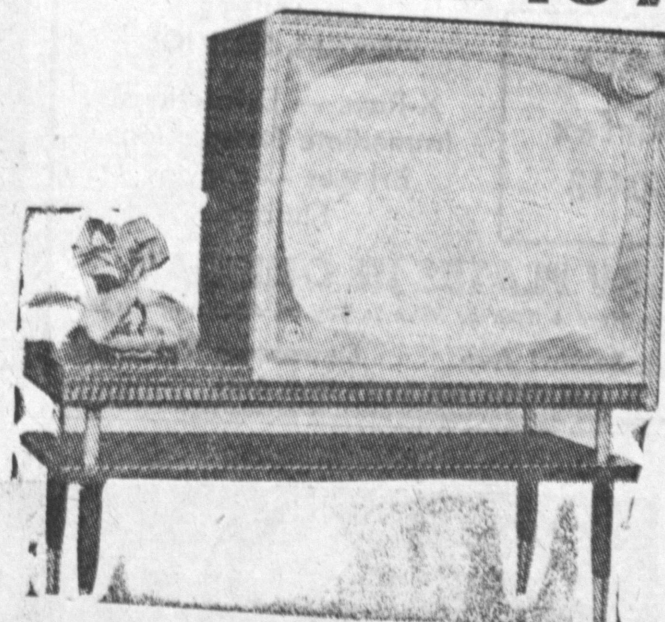

21" MOTOROLA TV

HI-FI SOUND

Blond Mahogany
Reg. $339.95—
NOW

299.95

21" PORTABLE TELEVISION
"Fiber Jet"—Low as 5.00 Down

$189.95

KELVINATOR

GAS RANGES

Full Size—
Brand New!

99.95
up

UNIVERSAL

AIR-COOLERS

$2.99 DOWN—$1.25 A WEEK

29.95
up

LAUNDRY BASKET

USUAL VALUE $2.99

69c

- AVAILABLE IN RED OR YELLOW
- CUSHION SOFT—CAN'T MAR OR SCRATCH
- ONE PIECE—EASY TO WASH
- WILL NEVER SAG OR STAIN YOUR CLOTHES
- WATERPROOF BOTTOM

LADY MADISON

UMBRELLA AND COVER

Colorful, smart, highly styled. Your choice of attractive colors. 16 rib rayon acetate. Unconditionally guaranteed. Windproof. Each umbrella with matching carrying case.

SALE PRICE **88c**

OPEN FRIDAY NIGHT 'TIL 9

1323 Cravens Ave.
FA 8-020

USE YOUR CREDIT
BUY NOW! PAY LATER

FREE PARKING IN OUR BIG LOT |

B.F. Goodrich