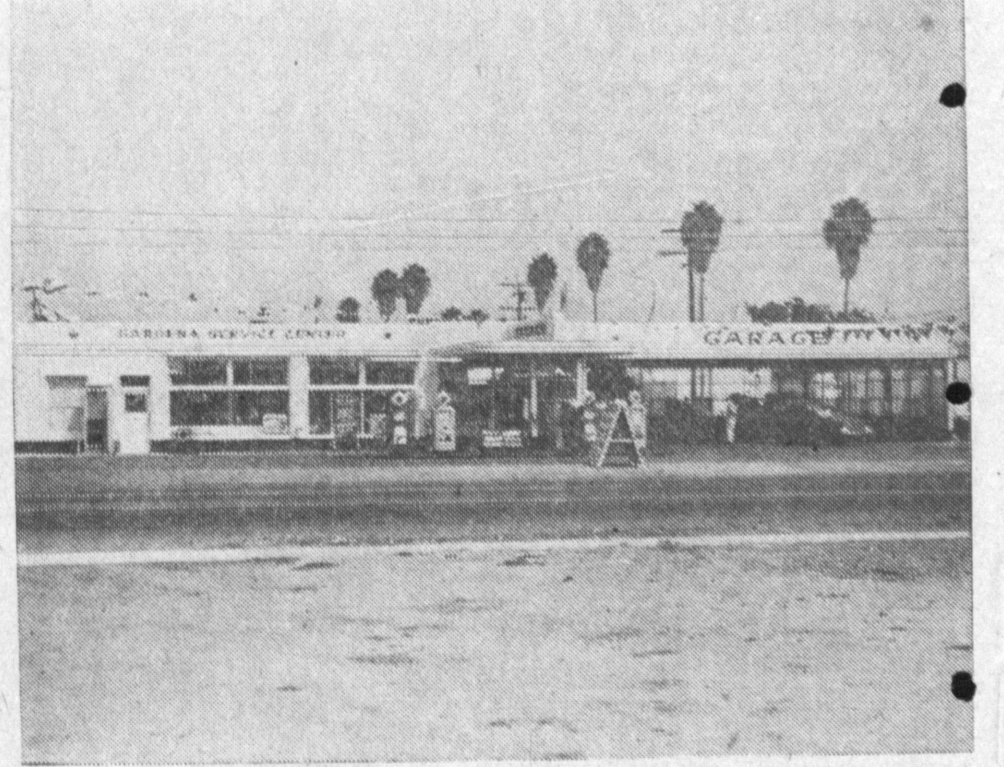

NIKL MUSIC STUDIOS

In days gone by, the music of the organ was heard only in church or on some solemn or important occasion. Today we can all enjoy the music of this most powerful and versatile of all musical instruments right in our own homes. Arnold R. Nikl, director of Nikl Music Studios, 1019 S. Pacific, San Pedro, has made it possible for many families in this area to own and play the organ for their own and their friends' enjoyment. Nikl Music Studios are headquarters for Conn, Gulbransen, and Thomas organs. Terms can be arranged so that you have 36 months to pay. With the purchase of each organ, Nikl offers free lessons. He received his master's degree in music from Northwestern University, and is a former high school band director. Mrs. Nikl is also a former teacher. In addition to the organ, Nikl sells Gulbransen pianos and all other band instruments. Instruction is given on all band instruments. Arnold Nikl is a registered piano tuner. Sheet music and music supplies are sold at Nikl's. Visit Nikl Music Studios, 1019 S. Pacific, San Pedro, or call TE 1-2445 for a demonstration in your own home, and see for yourself how easy it can be for you to bring music into your life.