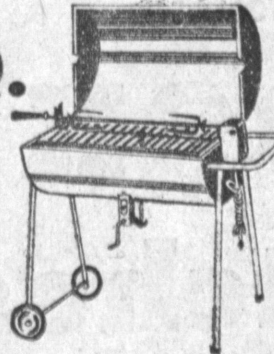

Sav-on

BARBECUE EQUIPMENT

34⁹⁵ Smoker B.B.Q.

Complete with motor, spit and lift up smoker hood. Heat indicator on outside. Adjustable grill with legs of cold rolled steel. Copper-tone finish.

22⁹⁸