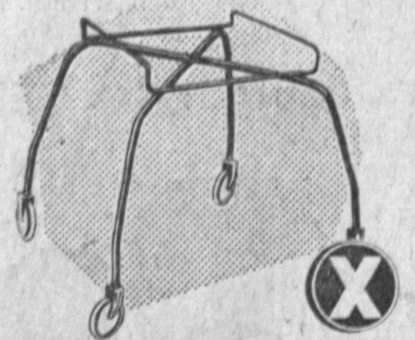

KING SIZE TRAYS ON SNACK TABLE
Red Thunderbird or gray Calypso designs on jumbo 22 x 16" trays. 1/2" tubular brass folding legs. Reg. \$1.98 **1.66**

COLORED SOFT PLASTIC HYGIENIC BABY BATH
18x28", with curved rim, easy to pick up. Indented soap trays. Clean, odorless, soft plastic can't hurt baby. Color choice. Reg. \$3.98 Special— **3.49**

Regular \$3.98 Specially Priced— **2.99**

20" ZIPPER BAGS IN PLAID
Smart red plaid; tan trim. Two outside pockets for extras. Reg. \$3.98 **2.98**

JUMBO SIZE CELLO SPONGE
7 1/2 x 5 1/2" size... big, for jumbo home chores. Reg. 98c **66c**