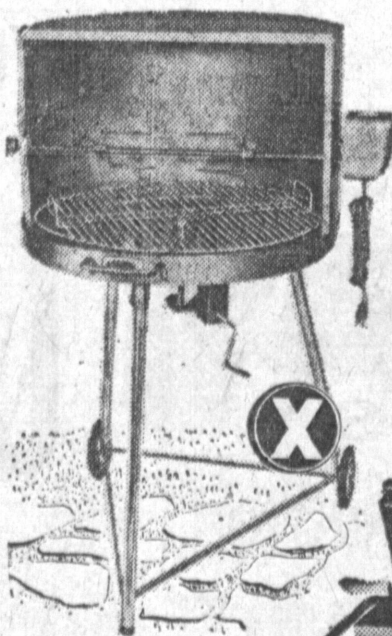

24" COPPERTONE ELECTRIC SPIT BBQ HOODED BRAZIER
Relax while this electrified servant slowly turns your chicken a golden brown! 24" grill for "burgers, too. Tubular chrome legs. Rubber tires. **14.98**

DE LUXE COPPERTONE SMOKER-GRILL
King of the cook-outs! Line up your BBQ on the long grill; lower the hood, get that smoky flavor! Chrome legs. Wheels. **24.95**

E-Z-LITE BRIQUETS
Hardwood charcoal, lasts longer. Full 10 lb. sack— **69c**