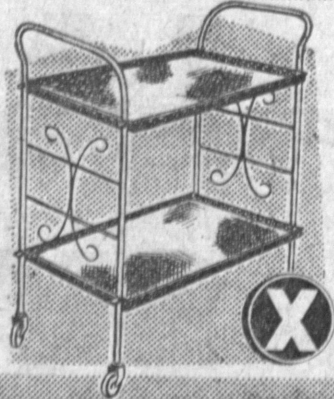

2" Lucite Casters. A $7.98 Value for **3.98**