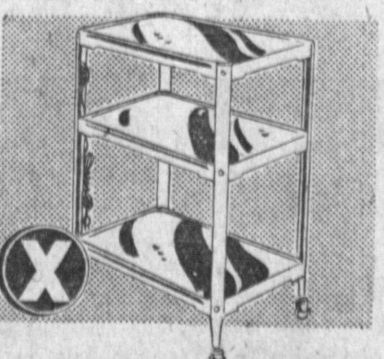

2-LB. CELACLOTH JR. SLEEPING BAG
Scout type with side zipper and protective head cover. \$7.95 Value! **6.95**
3-Lb. Sleeping Bag with Mattress Pocket Full Zipper. **9.98**

DAINTY FILIGREE BRASS HOSTESS SERV-CART

Load this gleaming beauty with your best tea service and party goodies... watch guests' eyes pop! Big 15x23" trays in open-work design.

2" Lucite Casters. A \$7.98 Value for **3.98**

FOLDING WIRE SHOPPING CART
Family grocery size. Sturdy non-rust wire. Flat-folding frame. Reg. \$3.98 **2.98**