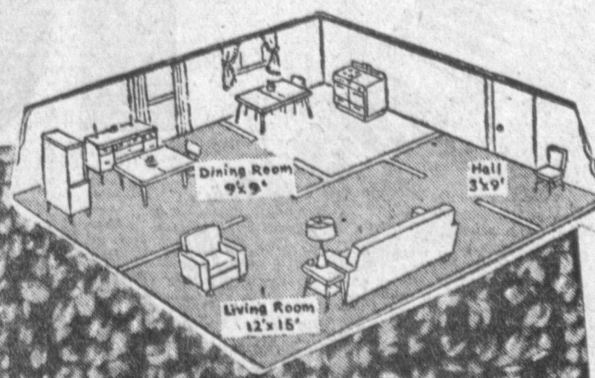

2 ROOMS & HALL COMPLETELY INSTALLED THE TACKLESS WAY AT NO EXTRA COST!

1. Including...
2. ★ WAFFLE PADDING
   - ★ TACKLESS STRIP
   - ★ ALL SEWING & LABOR

TIFFANY TWEED BROADLOOM

$129