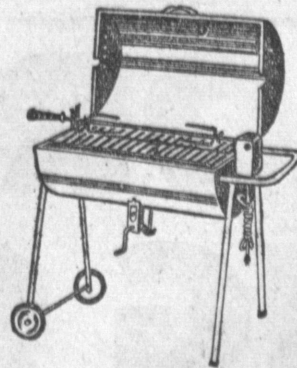

SMOKER BARBECUE

AT
Sav-on

2298

Complete with motor and spit with lift-up smoker hood. Indicator on outside. Adjustable grill with legs of cold rolled steel.

Portable Brazier
Has heavy gauge steel firebowl, with adjustable chrome grill.
4.98

Bar-B-Q Basket
Fits all barbecues and rotisseries. Tumble action assures fast, even cooking.
2.69