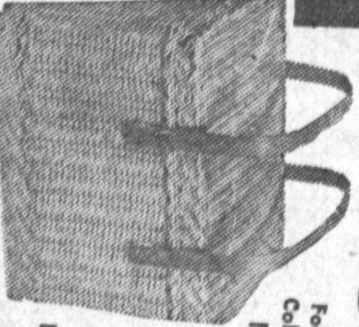

32"x32" Silk Blend  
**HEAD SCARFS**  
\* Asst. Colors  
Reg. 59c

**37c**

Vinyl Assortment  
**INFLATED TOYS**  
for pool or beach  
**88c** ea.

Aluminum 3" x 15"  
**GRASS STOP**  
Ideal Lawn Edging Keeps Grass  
from Flower Beds

**88c**

Save 20%  
**EASTMAN CAMERAS**  
Regular 8.95  
**STARFLASH 6.99**  
Regular 10.75  
**STARFLEX 8.59**  
Regular 5.95  
**STARLET 4.88**

Family Size Metal  
**Picnic Basket**  
Folding Handles  
Colorful Design  
Reg. 1.98