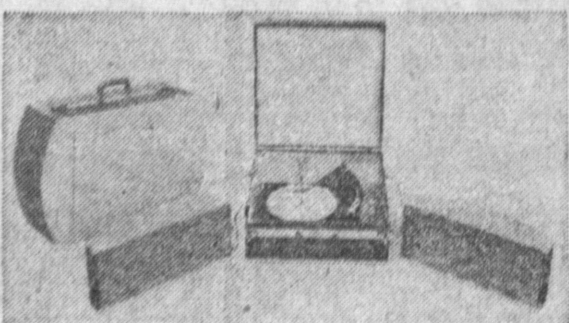

Thrill to exciting stereophonic sound in new Stereo-Fi by Hoffman

THE STEREO PAL—LIGHTWEIGHT—LUGGAGE FINISHED—SUPERB-PERFORMING PORTABLE STEREO-FI

You Pay Just In tan and beige also in grey and black

$159⁹⁵

at

TV STUDIO

2223 Torrance Blvd. FA 8-6856

Open Every Day and Night
Open Sunday from 11 a. m. to 6 p. m.

Corner of PACIFIC COAST HIGHWAY and HAWTHORNE BLVD.
WE GIVE S&H GREEN STAMPS 24016 HAWTHORNE BLVD.