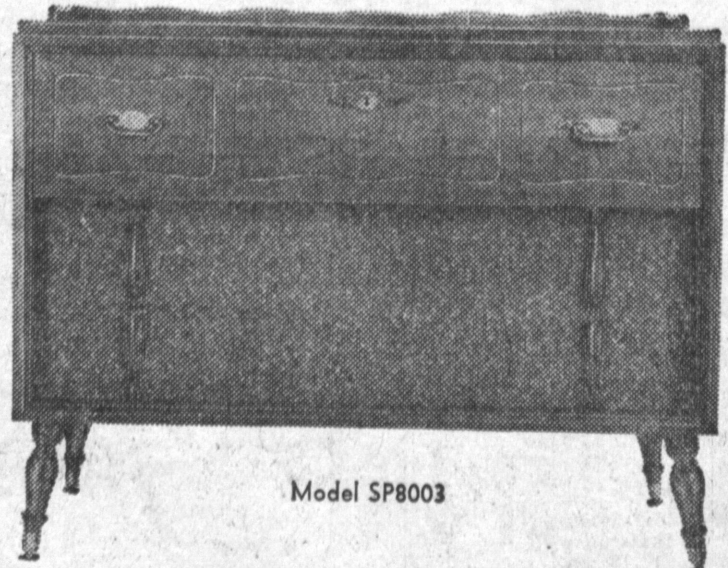

- AM-FM Tuner
- 30-Watt Amplifier
- 4 Jensen Speakers
- Garrard Record Changer