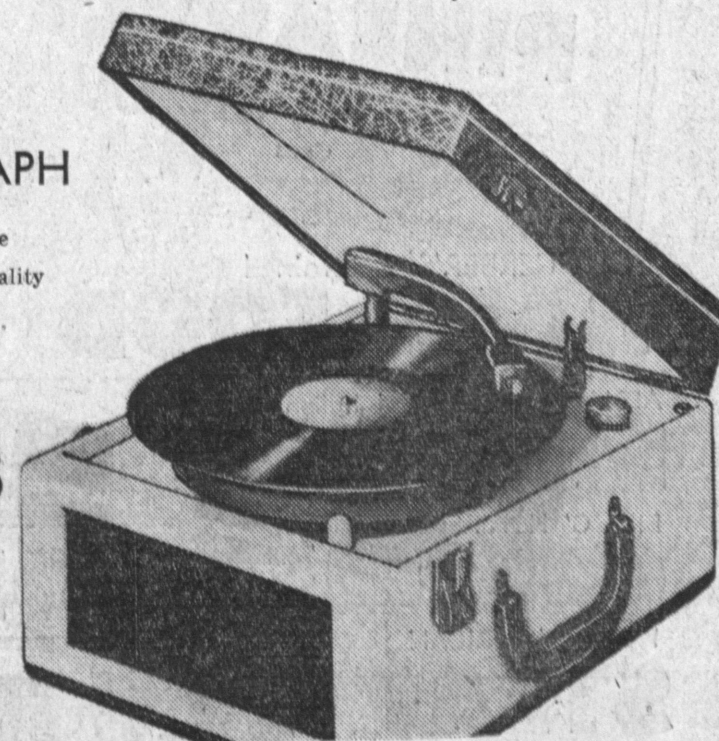

- Full Size Cannister
- Double Action Floor Tool
- Powerful Motor
- Disposable Dust Bag
- Kink-proof Hose

Complete with All Attachments

Model C-61

ONLY **\$38.70**

EASY TERMS

BRAND NEW WESTINGHOUSE

Portable 3-SPEED PHONOGRAPH

- 2-Tone Carrying Case
- Surprising Tone Quality
- Flip Over Cartridge

At Griffey's Only

\$18.88

WHILE THEY LAST
 Hurry! Quantity Limited

Brand New WESTINGHOUSE CLOCK RADIO

- Wakes you up to music automatically
- Nice tone

DEMONSTRATOR SALE!
 REGULAR \$249.95

At Griffey's Only **\$99.88**

Model E-2821

Royal Coronet Stereophonic Tape Recorder plays back stereo tapes—records and plays back monaurally. 10 watt amplifier. 3 speakers, 6" x 9" and two 4". Automatic shut-off. Ebony or White. Matching Stereo speaker optional.

BRAND NEW FULLY GUARANTEED

Bank Terms

HURRY!
 Only 5 Left
 At This Price

BRAND NEW 1959

ZENITH

21 INCH SWIVEL CONSOLETTA

Featuring

- Top Tuning
- Push-Pull On-Off
- Sunshine Picture Tube
- Easy Out Face Glass
- Horizontal Chassis
- 18,000 Volts Power