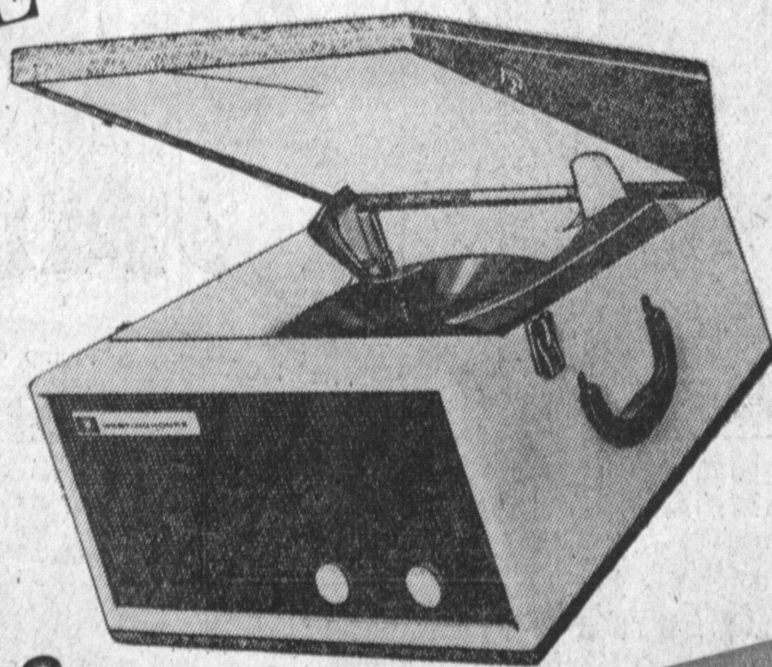

\$57,943.00 STOCK REDUCING CLEARANCE
 SAVE FROM 20% TO 60% HURRY!! FOR BEST SELECTION

WESTINGHOUSE BRAND NEW 1959 MODEL

4-SPEED AUTOMATIC PORTABLE PHONOGRAPH

Plays All Sizes — All Speeds
 Completely Automatically

- AUTOMATIC SHUT-OFF
- BEAUTIFUL TONE QUALITY
- TROUBLE FREE AUTOMATIC CHANGER
- HANDSOME 2-TONE CASE

Was \$59.95 **\$39.88**
 At Griffey's Only

Two-Tone Portable Carrying Case

SWIVEL-TOP VACUUM CLEANER

BRAND NEW 1959 MODEL

- Full Size Cannister
- Double Action Floor Tool
- Powerful Motor
- Disposable Dust Bag
- Kink-proof Hose

Complete with All Attachments

Model C-61

ONLY **\$38.70**

EASY TERMS

BRAND NEW WESTINGHOUSE

Portable 3-SPEED PHONOGRAPH

BRAND NEW FULLY GUARANTEED

Bank Terms

HURRY!
 Only 5 Left
 At This Price

BRAND NEW 1959

ZENITH

21 INCH SWIVEL CONSOLETTA

Featuring

- Top Tuning
- Push-Pull On-Off
- Sunshine Picture Tube
- Easy Out Face Glass
- Horizontal Chassis
- 18,000 Volts Power