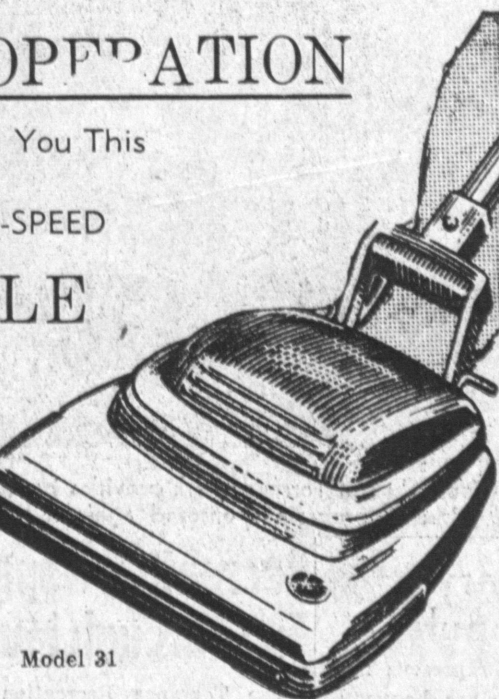

$57,943.00 STOCK REDUCING CLEARANCE
SAVE FROM 20% TO 60% HURRY!! FOR BEST SELECTION

FACTORY CO-OPERATION

Enables Us to Sell You This

NEW HOOVER 2-SPEED CONVERTIBLE

For the lowest price ever in Over 30 years with Hoover

Reg. $69.95

OUR PRICE!! TOO LOW TO ADVERTISE

Phone FR 6-3444

Model 31

New from

RCA VICTOR

21" With WIRELESS WIZARD REMOTE CONTROL

- CHANGES CHANNELS
- TURNS SET ON-OFF
- SELECT VOLUME

All This With No Wires Works Up to 60 Ft. Away

Regular $329.95

$238

BANK TERMS

LIBERAL TRADE-INS

AT GRIFFEY'S ONLY