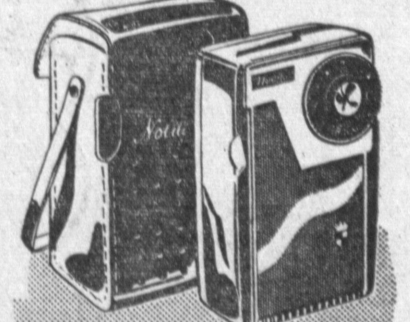

TRANSISTOR RADIO with BATTERY & CASE
 Mighty miniature with big-radio tone. 6 transistors and battery. Goldtone trimmed pastel case. 3 x 4 x 1 1/4". Leather Carry Case — **25.98**

ARMED YACHT CHAIR
 Polished hardwood frame; wide arms for extra comfort. Duck back and seat. Folds for storage. **2.98**
 Regular \$3.29