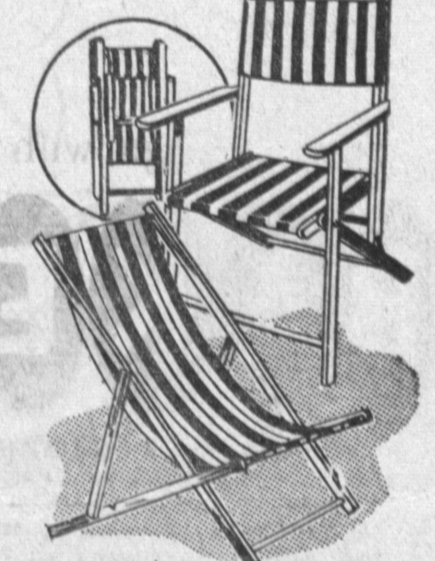

OWL DRUG STORES

ONE GIANT LOCATION
24016 Hawthorne Blvd.
 Corner Pacific Coast Highway and Hawthorne

We Give S&H GREEN STAMPS

24" Coppertone
BARBECUE BRAZIER with Electric Motor
 King-of-the-cook-outs, this big, handsome BBQ'er! Electric motor turns the forked spit. Hand cranked grill. Complete with Hood. **14.98**

TRANSISTOR RADIO with BATTERY & CASE
 Mighty miniature with big-radio tone. 6 transistors and battery. Goldtone trimmed pastel case. 3 x 4 x 1 1/4". Leather Carry Case — **25.98**

ARMED YACHT CHAIR
 Polished hardwood frame; wide arms for extra comfort. Duck back and seat. Folds for storage. **2.98**
 Regular \$3.29

RECLINING LAWN CHAIR
 3-position steamer chair with a sling back and seat. Colorful! **1.99**

RUBBER THONG SANDALS
 Reg. 69c men's sizes or reg. 59c women's and children's sizes, now at one low, low price!
 Colors! **49c**