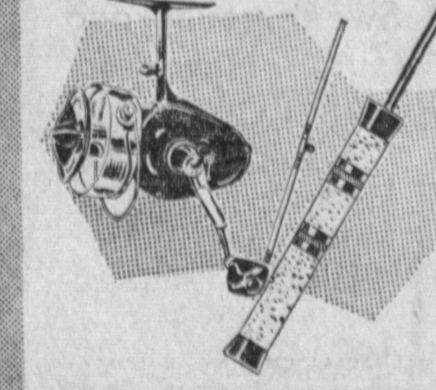

KING EDWARD CIGARS
 Imperials 50 Regular **\$2.29**
SANDWICH COOKIES
 Chocolate Fudge or Vanilla Creme 1 lb. **29c**

OWL'S MONEY-SAVING VALUES FOR FISHERMEN

FOR FRESH WATER FISHING
5 1/2 FT. SPIN CASTING ROD
 Metallic blue, with offset reel-seat. A solid glass spinning rod. **3.49**
6 FT. GLASS SPINNING ROD
 2 piece, for easy packing. Hollow glass. Stainless steel guides, tip. **4.98**
H-I FAMOUS SPIN REEL
 Light, smooth action. Adjustable drag, full bale. Owl's-price only **8.98**
LIGHTNING SPINNING REEL
 Lawrence over-riding spool reel. Anti-reverse, precision drag. Just **9.98**

5 FT. CASTING ROD & LEVEL WIND REEL
 1-piece glass rod and a Lawrence-Stuart level wind casting reel. Special combination! **3.29**
 Reg. \$3.98—Both for

ZEBCO SCOTTEE SPIN REEL
 Thumb control anti-reverse, with right hand retrieve. Hooded spool. **10.98**
Monofilament Line, 100 yds. 29c & 49c

FOR SALT WATER FISHING
6 FT. GLASS BOAT ROD
 Solid glass, with detachable butt. Threaded reel seat, and stainless steel guides & tips. Bargain "catches" at **4.98**
LAWRENCE TROLLING REEL
 150 yd. triple multiplying. On-off click. Nickel plated metal parts. **2.98**
8 1/2 FT. LIVE BAIT or SPIN ROD
 Choice of regular or spinning guides. Threaded reel seat. Owl special! **9.98**
STAR DRAG OCEAN REEL
 For surf, pier, deep sea, bay fishing. Free spooling, star drag. Only **5.98**

6 FT. GLASS SPIN ROD & IMPERIAL SPIN REEL
 2-piece rod with a top-notch spinning reel. Real fishermen will hook this big double value! **6.49**
 Reg. \$7.69—Both for

GILBAR NYLON CASTING LINE
 15-pound 50 yards **59c** 27-pound 50 yards **69c**
SNELLED HOOKS Sizes 2 to 14. Pl. 4, Reg. 10c **2 for 15c**
TIED SURF LEADERS 15-lb. Reg. 4c **2 for 9c**