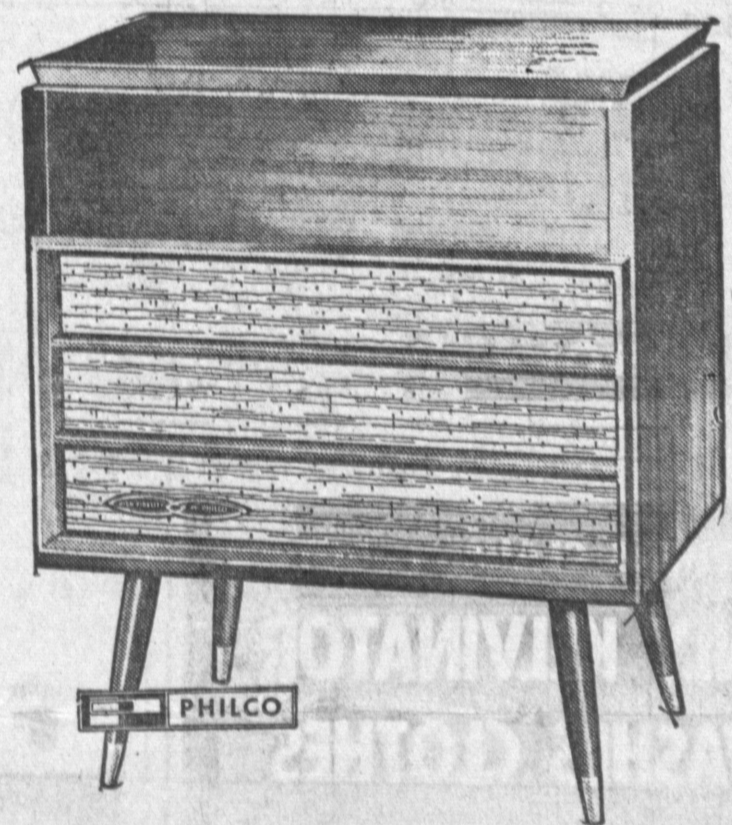

278⁸⁸

SAVE \$195¹²

ONLY 10% DOWN \$13.50 PER MONTH

PLUS
SET OF

**10 LP STEREOGRAPHIC
ALBUMS**

Valued
at \$60

for
only **12^c**

With
Purchase of
Stereo

PLEASE NOTE: A FACTORY TRAINED STEREO SPECIALIST WILL BE AT CERTI-BOND TO DEMONSTRATE AND ANSWER ANY QUESTIONS THAT YOU MIGHT HAVE IN REFERENCE TO STEREO.

2 CABINET ENSEMBLES

50 WATT PEAK OUTPUT! MAGNIFICENT FM - AM TUNER. 4-SPEED AUTOMATIC RECORD CHANGER WITH AUTOMATIC SHUT - OFF. MULTIPLE BALANCED, MATCHED SPEAKER SYSTEM IN EACH CABINET! SEPARATE BASS AND TREBLE TONE CONTROLS! JACK FOR TAPE RECORDERS!