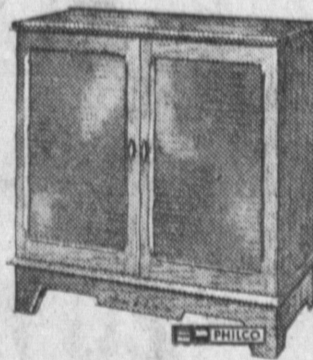

PLEASE NOTE: A FACTORY TRAINED STEREO SPECIALIST WILL BE AT CERTI-BOND TO DEMONSTRATE AND ANSWER ANY QUESTIONS THAT YOU MIGHT HAVE IN REFERENCE TO STEREO.

2 CABINET ENSEMBLES

50 WATT PEAK OUTPUT! MAGNIFICENT FM - AM TUNER. 4-SPEED AUTOMATIC RECORD CHANGER WITH AUTOMATIC SHUT - OFF. MULTIPLE BALANCED, MATCHED SPEAKER SYSTEM IN EACH CABINET! SEPARATE BASS AND TREBLE TONE CONTROLS! JACK FOR TAPE RECORDERS!

Contemporary Stereo ensemble, selectly finished concert hall cabinet, Fildelitron sound system, 20 watt output. Powerful AM-FM radio. Models 1809-S and SA-2000.

Continental pair styled in Walnut. EXCLUSIVE Fildelitron sound system, 20 watts output. AM-FM radio. Models 1813-S and SA-2003.