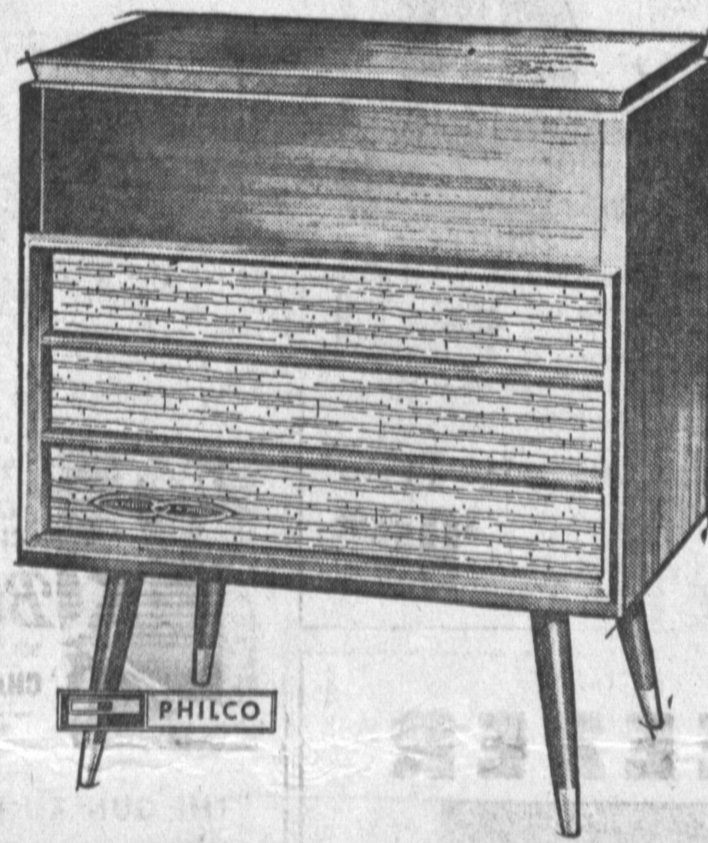

278⁸⁸

SAVE \$195¹²

ONLY 10% DOWN \$13.50 PER MONTH

PLUS
SET OF

**10 LP STEREOGRAPHIC
ALBUMS**

Valued
at \$60

for
only **12^c**

With
Purchase of
Stereo

PLEASE NOTE: A FACTORY TRAINED STEREO SPECIALIST WILL BE AT CERTI-BOND TO DEMONSTRATE AND ANSWER ANY QUESTIONS THAT YOU MIGHT HAVE IN REFERENCE TO STEREO.

2 CABINET ENSEMBLES

50 WATT PEAK OUTPUT! MAGNIFICENT FM - AM TUNER. 4-SPEED AUTOMATIC RECORD CHANGER WITH AUTOMATIC SHUT - OFF. MULTIPLE BALANCED, MATCHED SPEAKER SYSTEM IN EACH CABINET! SEPARATE BASS AND TREBLE TONE CONTROLS! JACK FOR TAPE RECORDERS!