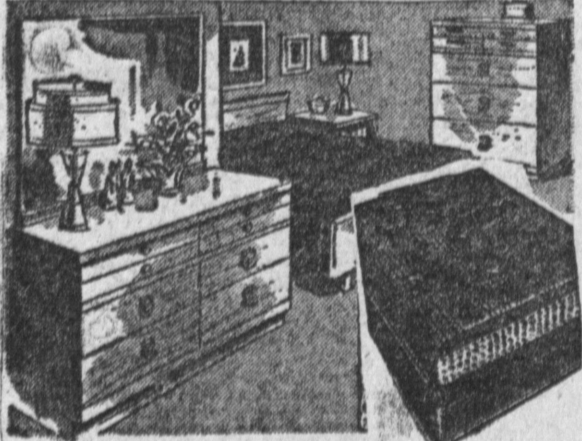

### GRAND OPENING SPECIAL!

**BED DIVAN GROUP**  
Includes: ● Divan ● Matching or Swivel Chair ● 2 Step and Tables ● 1 Coffee Table (Choice of Finish) ● 2 Table Lamps **\$100**

**BEDROOM SET**  
Includes: ● Large Dresser with Mirror ● Full 64" Bookcase Headboard ● Dovetailed Drawers ● Center Drawer Guides ● Plastic Finish Tops ● 4-Dr. Matching Chest FREE to first 25 Customers **\$100**

**Colonial Bedroom Set**  
(Honeytoned Salem Maple). Includes: ● Dresser with Mirror ● Full size Poster Bed ● Box Spring ● Matching Mattress **\$100**

**BEDROOM GROUP**  
Includes: ● 6-Dr. Dresser with Mirror ● Bookcase Headboard ● Box Spring ● Innerspring Mattress, Choice of Sable Gray or Charcoal ● Free 6.95 Bed Frame to first 25 Customers **\$100**