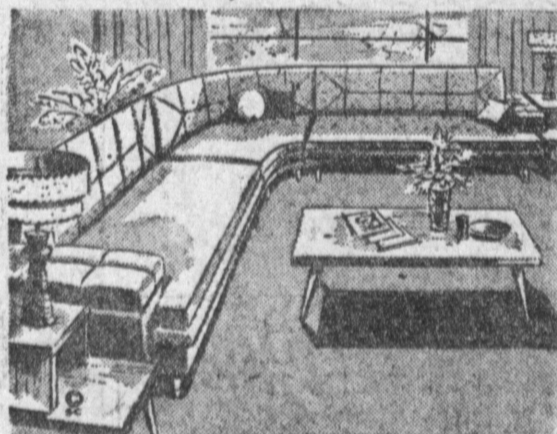

**Gas Range**  
Full size — 4 burner, divided top, auto. even control, lge. oven with "pull out broiler". Regular \$199.95. Sale price **\$98.00**

### GRAND OPENING SPECIAL!

**LIVING ROOM SET**  
Includes: ● Sofa and Matching Chair in Various Styles & Colors ● 2 Handmade Tables ● 2 Table Lamps in your Choice of Size & Styles **\$100**

### GRAND OPENING SPECIAL!

**SECTIONAL SUITE**  
2-Pc. Hardwood Construction with Tempered Coil Springs Long Wearing Fabrics, 3 Table, 2 Lamps Included. Center curve 39.95 additional. **\$100**