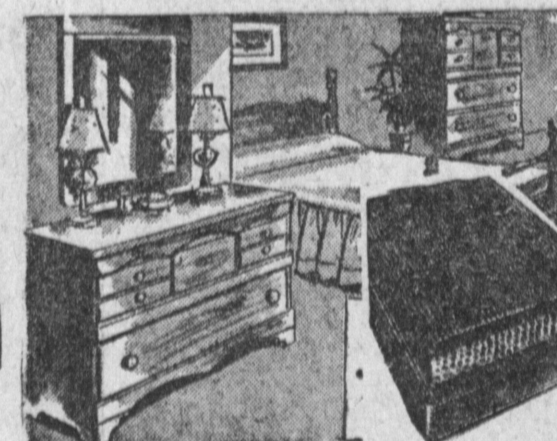

### GRAND OPENING SPECIAL!

**BED DIVAN GROUP**  
Includes: ● Divan ● Matching or Swivel Chair ● 2 Step and Tables ● 1 Coffee Table (Choice of Finish) ● 2 Table Lamps **\$100**

**BEDROOM SET**  
Includes: ● Large Dresser with Mirror ● Full 64" Bookcase Headboard ● Dovetailed Drawers ● Center Drawer Guides ● Plastic Finish Tops ● 4-Dr. Matching Chest FREE to first 25 Customers **\$100**

**Colonial Bedroom Set**  
(Honeytoned Salem Maple). Includes: ● Dresser with Mirror ● Full size Poster Bed ● Box Spring ● Matching Mattress **\$100**

**BEDROOM GROUP**  
Includes: ● 6-Dr. Dresser with Mirror ● Bookcase Headboard ● Box Spring ● Innerspring Mattress, Choice of Sable Gray or Charcoal ● Free 6.95 Bed Frame to first 25 Customers **\$100**