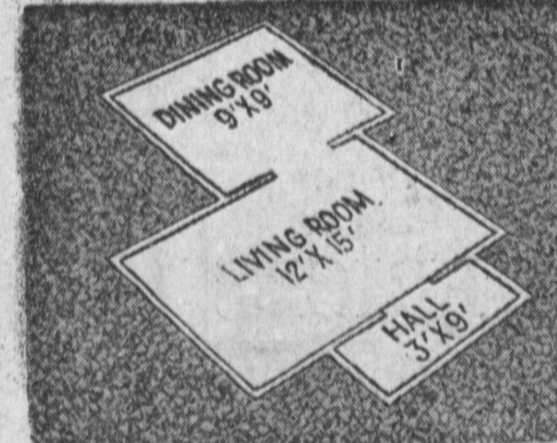

CARPET SPECIAL
We will cut to size — wall to wall Broadloom nylon viscose including padding—choice of colors, total of 288 ft. of carpeting **$100**