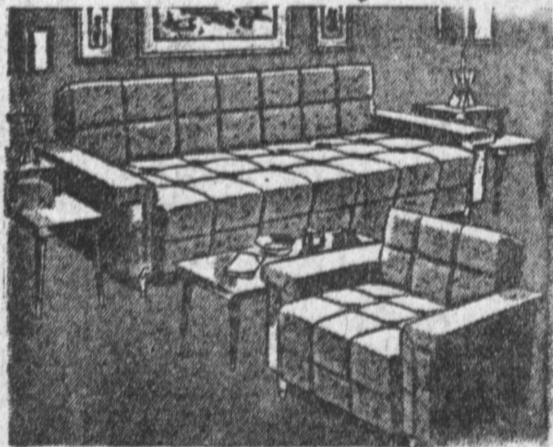

GRAND OPENING SPECIAL!

LIVING ROOM SET
Includes: ● Sofa and Matching Chair in Various Styles & Colors ● 2 Handmade Tables ● 2 Table Lamps in your Choice of Size & Styles **$100**

GRAND OPENING SPECIAL!