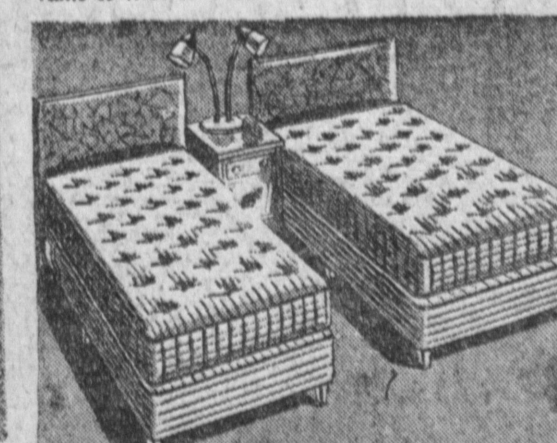

Hollywood Studio Group
INCLUDED: ● 2 twin box springs ● 2 twin mattresses ● 2 steel bed frames ● 1 nite stand ● 1 table lamp **$100**

It's a STEAL

5 ROOM OUTFIT!

- 8-PC. LIVING ROOM GROUP
- 8-PC. BEDROOM GROUP
- 4-PC. DEN GROUP (or Second Bedroom)
- 5-PC. DINING GROUP
- FULL SIZE GAS RANGE
- FAMILY SIZE REFRIGERATOR

ALL NEW FURNITURE **$359**
$5.00 week — A Furillo Special

CATCH THESE Hits

Box Spring and Innerspring Mattress FULL or TWIN SIZE Mismatched cover Value to $9.00 SALE PRICE **$15** ea.

9x12 RUGS Cut pile boucle, all colors, non-skid backs, beautiful for any rm. Reg. 29.95 Sale Price **$17**

BUNK BED GROUP
2 beds, 2 springs, 2 mattresses with guard rail & ladder, wrought iron or maple. Regular 99.95 Sale Price **$57**

SPECIAL
4-drawer chest, choice of blond or maple finish. Reg. 19.95 Sale Price **$12**

GRAND OPENING SPECIAL!

Reg. 59.95 FULL or TWIN Box Springs & INNERSPRING MATTRESS **$29.95** per Set