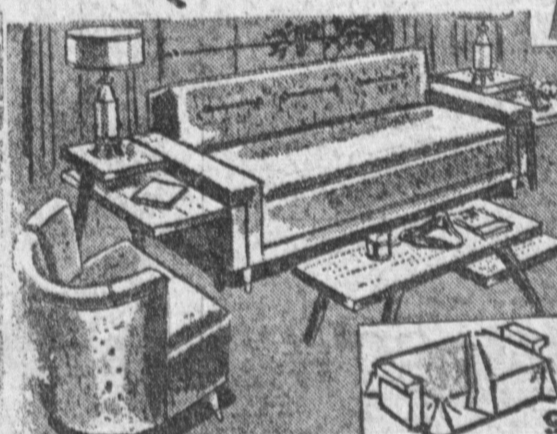

GRAND OPENING SPECIAL!

BED DIVAN GROUP
Includes: ● Divan ● Matching or Swivel Chair ● 2 Step and Tables ● 1 Coffee Table (Choice of Finish) ● 2 Table Lamps **$100**