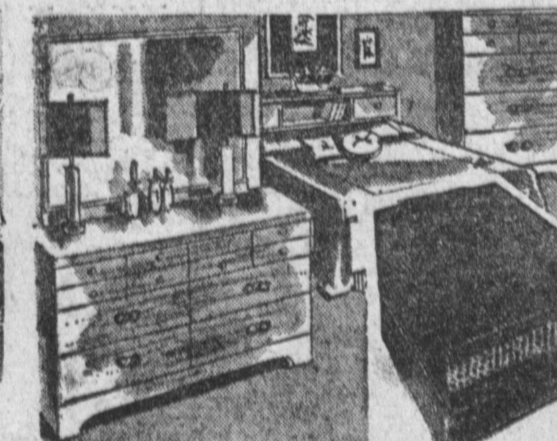

### GRAND OPENING SPECIAL!

**BED DIVAN GROUP**  
Includes: ● Divan ● Matching or Swivel Chair ● 2 Step and Tables ● 1 Coffee Table (Choice of Finish) ● 2 Table Lamps **\$100**

**BEDROOM SET**  
Includes: ● Large Dresser with Mirror ● Full 64" Bookcase Headboard ● Dovetailed Drawers ● Center Drawer Guides ● Plastic Finish Tops ● 4-Dr. Matching Chest FREE to first 25 Customers **\$100**

**Colonial Bedroom Set**  
(Honeytoned Salem Maple). Includes: ● Dresser with Mirror ● Full size Poster Bed ● Box Spring ● Matching Mattress **\$100**

**BEDROOM GROUP**  
Includes: ● 6-Dr. Dresser with Mirror ● Bookcase Headboard ● Box Spring ● Innerspring Mattress, Choice of Sable Gray or Charcoal ● Free 6.95 Bed Frame to first 25 Customers **\$100**

**MODERN DINETTE**  
Includes: Large 36x48, open to 60", extension table, 6 full size foam chairs, choice of chrome, wrought iron, bronze tone, choice of colors, free utility cabinet in white metal and 16-pc. dinnerware set — to the first 100 customers **\$100**