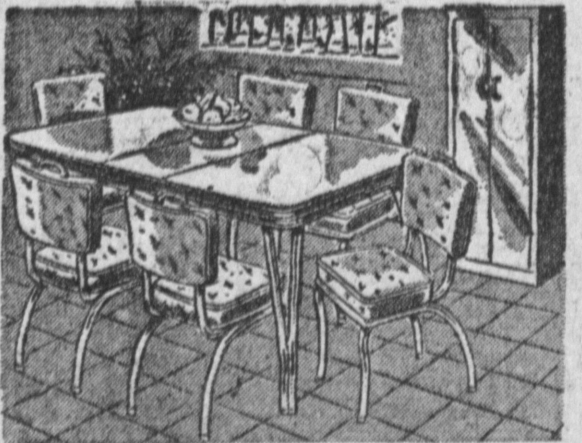

### GRAND OPENING SPECIAL!

**BED DIVAN GROUP**  
Includes: ● Divan ● Matching or Swivel Chair ● 2 Step and Tables ● 1 Coffee Table (Choice of Finish) ● 2 Table Lamps **\$100**

**BEDROOM SET**  
Includes: ● Large Dresser with Mirror ● Full 64" Bookcase Headboard ● Dovetailed Drawers ● Center Drawer Guides ● Plastic Finish Tops ● 4-Dr. Matching Chest FREE to first 25 Customers **\$100**

**Colonial Bedroom Set**  
(Honeytoned Salem Maple). Includes: ● Dresser with Mirror ● Full size Poster Bed ● Box Spring ● Matching Mattress **\$100**

**BEDROOM GROUP**  
Includes: ● 6-Dr. Dresser with Mirror ● Bookcase Headboard ● Box Spring ● Innerspring Mattress, Choice of Sable Gray or Charcoal ● Free 6.95 Bed Frame to first 25 Customers **\$100**

**MODERN DINETTE**  
Includes: Large 36x48, open to 60", extension table, 6 full size foam chairs, choice of chrome, wrought iron, bronze tone, choice of colors, free utility cabinet in white metal and 16-pc. dinnerware set — to the first 100 customers **\$100**