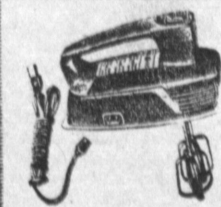

21.95 G.E. Portable Mixer

Save 7.07 on this electric hand mixer with adjustable beaters... adjustable speed control.

14.88