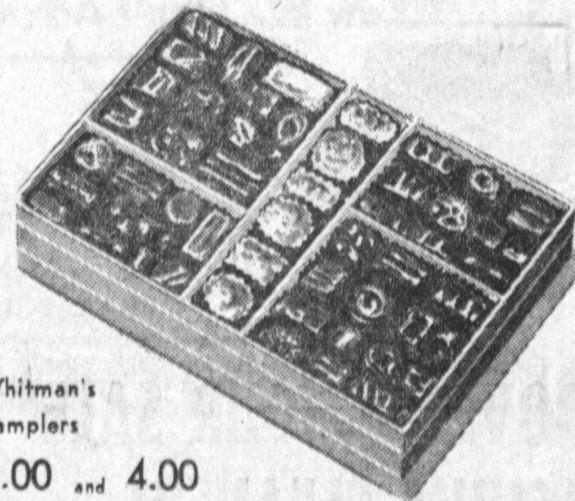

Whitman's Samplers 2.00 and 4.00

- Masterpieces in Chocolate 1.30
  Absolutely fresh assorted centers... pound box.
- Masterpieces in Chocolate 2.60
  Guaranteed freshness... in two pound box.
- Maxfield Mother's Box 1.98
  Special gift box assorted candies... 1 1/2 pounds.
- Maxfield Mother's Box 2.98
  Assorted centers, absolutely fresh... two pounds.
- Whitman's Fair Hill 1.85
  Famous assorted fine chocolates... one pound.
- Whitman's Fair Hill 3.70
  Assorted chocolates by Whitman... two pounds.

Colors Unlimited by Revlon

12 exciting new colors... pale! shocking! off-beat!

The greatest lipstick fashion news yet! Snowy pastels, pinks, tangerines... even violets... all so tempting you will want three or four! It's flattery unlimited!

Extra attraction! 'White A La Carte'. Create your own custom color tones with this white... Under a color, it lightens. Over a color, it highlights.

Bourjois Summer Cologne

2.00 value only 1.00

ON THE WIND... cool, crisp and gay!
SPICE 'N ICE... spicy, icy, shimmering
FROSTY MIST... refreshing floral cool

Three fantastic fragrances—at one fantastic price—to make this the most cool, refreshing summer of your life! Matching cologne stick and dusting powder, each 1.00. And you'll love the new Cologne Spray that sprays at the lightest touch of your finger.