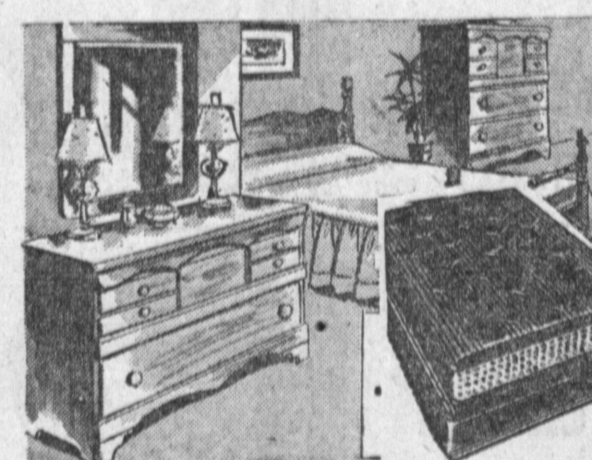

LIVING ROOM SET
Includes: ● Sofa and Matching Chair in Various Styles & Colors ● 3 Handsome Tables ● 2 Table Lamps in your Choice of Size & Styles **\$100**

SECTIONAL SUITE
2-Pc. Hardwood Construction with Tempered Coil Springs Long Wearing Fabrics, 3 Table, 2 Lamps **\$100**
Included. Center curve 39.95 additional.

BED DIVAN GROUP
Includes: ● Divan ● Matching or Swivel Chair ● 2 Step End Tables ● 1 Coffee Table (Choice of Finish) ● 2 Table Lamps **\$100**

BEDROOM SET
Includes: ● Large Dresser with Mirror ● Full 54" Bookcase Headboard ● Dovetailed Drawers ● Center Drawer Guides ● Plastic Finish Tops ● 4-Dr. Matching Chest FREE to first 25 Customers **\$100**

Colonial Bedroom Set
(Honeytoned Salem Maple). Includes: ● Dresser with Mirror ● Full size Poster Bed ● Box Spring **\$100**
● Matching Mattress

BEDROOM GROUP
Includes: ● 6-Dr. Dresser with Mirror ● Bookcase Headboard ● Box Spring ● Innerspring Mattress, Choice of Sable Grey or Charcoal ● Free 6.95 Bed Frame to first 25 Customers **\$100**