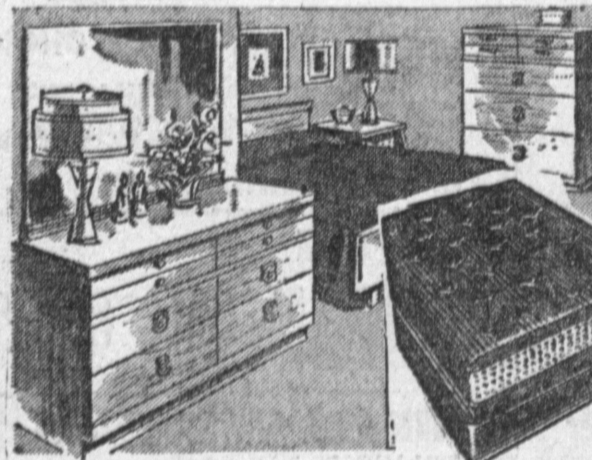

OPENING SPECIALS

- HI-FI**
21" Table Model Brand new with full factory warranty. Regular 219.95. Sale price **\$138.00**
- HI-FI**
3 Speaker, 4 speed, full console, famous make, dual range control. Jewel needle. Regular 169.95. Sale price **\$88.00**
- STEREO**
2 dual separate speaker system, variable tone control, shock proof, floating tone arm — 4 speed. Regular 199.95. Sale price **\$128.00**
- NO MONEY DOWN!**
36 Months to Pay!
- TV'S**
- Refrigerator**
New '59 famous make 10 cu. ft.—with cross-top freezer. Special purchase for this sale. — Regular 219.95. Sale price **\$128.00**
- Gas Range**
Full size — 4 burner, divided top, auto. oven control, lge. oven with pull out broiler. Regular 199.95. Sale price **\$98.00**

LIVING ROOM SET
Includes: ● Sofa and Matching Chair in Various Styles & Colors ● 3 Handsome Tables ● 2 Table Lamps in your Choice of Size & Styles **\$100**

SECTIONAL SUITE
2-Pc. Hardwood Construction with Tempered Coil Springs Long Wearing Fabrics, 3 Table, 2 Lamps **\$100**
Included. Center curve 39.95 additional.

BED DIVAN GROUP
Includes: ● Divan ● Matching or Swivel Chair ● 2 Step End Tables ● 1 Coffee Table (Choice of Finish) ● 2 Table Lamps **\$100**

BEDROOM SET
Includes: ● Large Dresser with Mirror ● Full 54" Bookcase Headboard ● Dovetailed Drawers ● Center Drawer Guides ● Plastic Finish Tops ● 4-Dr. Matching Chest FREE to first 25 Customers **\$100**

Colonial Bedroom Set
(Honeytoned Salem Maple). Includes: ● Dresser with Mirror ● Full size Poster Bed ● Box Spring **\$100**
● Matching Mattress

BEDROOM GROUP
Includes: ● 6-Dr. Dresser with Mirror ● Bookcase Headboard ● Box Spring ● Innerspring Mattress, Choice of Sable Grey or Charcoal ● Free 6.95 Bed Frame to first 25 Customers **\$100**