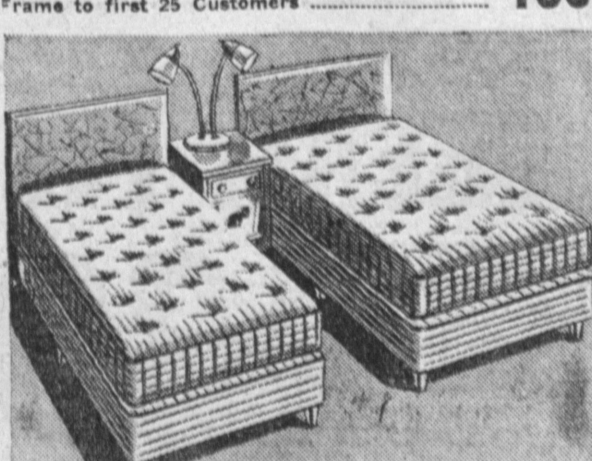

Hollywood Studio Group
INCLUDED: ● 2 twin box springs ● 2 twin mattresses ● 2 steel bed frames ● 1 nite stand ● 1 table lamp **$100**

It's a STEAL

5 ROOM OUTFIT!
— INCLUDING —
● 8-PC. LIVING ROOM GROUP
● 8-PC. BEDROOM GROUP
● 4-PC. DEN GROUP (or Second Bedroom)
● 5-PC. DINING GROUP
● FULL SIZE GAS RANGE
● FAMILY SIZE REFRIGERATOR
ALL NEW FURNITURE $359
$5.00 week — A Furillo Special

CATCH THESE Hits

- Box Spring and Innerspring Mattress **FULL or TWIN SIZE**
  Mismatched cover Value to 59.00
  SALE PRICE **$15.00**
- **9 x 12 RUGS**
  Cut pile boucle, all colors, non-skid backs, beautiful for any rm. Reg. 29.95
  SALE PRICE **$17**
- **BUNK BED GROUP**
  2 beds, 2 springs, 2 mattresses with guard rail & ladder, wrought iron or maple. Regular 89.95
  SALE PRICE **$57**
- **SPECIAL**
  4-drawer chest, choice of blond or maple finish. Reg. 19.95
  SALE PRICE **$12**

GRAND OPENING SPECIAL!
Reg. 59.95
FULL or TWIN Box Springs & INNERSPRING MATTRESS $29.95
per Set

COUPON MILK STOOLS SOLID MAPLE, Reg. 4.95
149
Limit 1 per Coupon

THE DIFFERENCE IS RAND

- **BUYING POWER**
  We buy by the car load for our 2 big stores and pass the savings on to you!
- **LOW OVERHEAD**
  Our rent is low (don't tell our landlord) and we don't have a "Classy" store—just BARGAINS!
- **FAST TURNOVER**
  We'd rather sell at cost than let our stock get dusty... so things move fast here!
- **CREDIT POLICY**
  Liberal—VERY liberal. Most people are amazed at how easy it is to get credit at RAND!