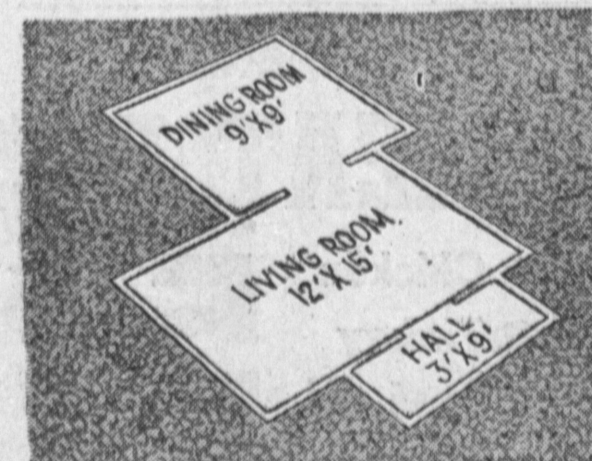

LIVING ROOM SET
Includes: ● Sofa and Matching Chair in Various Styles & Colors ● 3 Handsome Tables ● 2 Table Lamps in your Choice of Size & Styles **\$100**

SECTIONAL SUITE
2-Pc. Hardwood Construction with Tempered Coil Springs Long Wearing Fabrics, 3 Table, 2 Lamps **\$100**
Included. Center curve 39.95 additional.

BED DIVAN GROUP
Includes: ● Divan ● Matching or Swivel Chair ● 2 Step End Tables ● 1 Coffee Table (Choice of Finish) ● 2 Table Lamps **\$100**

BEDROOM SET
Includes: ● Large Dresser with Mirror ● Full 54" Bookcase Headboard ● Dovetailed Drawers ● Center Drawer Guides ● Plastic Finish Tops ● 4-Dr. Matching Chest FREE to first 25 Customers **\$100**

Colonial Bedroom Set
(Honeytoned Salem Maple). Includes: ● Dresser with Mirror ● Full size Poster Bed ● Box Spring **\$100**
● Matching Mattress

BEDROOM GROUP
Includes: ● 6-Dr. Dresser with Mirror ● Bookcase Headboard ● Box Spring ● Innerspring Mattress, Choice of Sable Grey or Charcoal ● Free 6.95 Bed Frame to first 25 Customers **\$100**

MODERN DINETTE
Includes: Large 36x48, open to 60", extension table, 6 full size foam chairs, choice of chrome, wrought iron, bronze tone, choice of colors, free utility cabinet in white metal and 16-pc. dinnerware set — **\$100**
to the first 100 customers