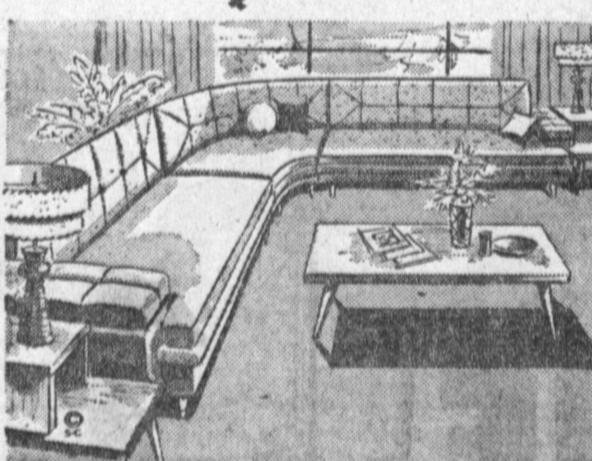

OPENING SPECIALS

- HI-FI**
21" Table Model Brand new with full factory warranty. Regular 219.95. Sale price **\$138.00**
- HI-FI**
3 Speaker, 4 speed, full console, famous make, dual range control. Jewel needle. Regular 169.95. Sale price **\$88.00**
- STEREO**
2 dual separate speaker system, variable tone control, shock proof, floating tone arm — 4 speed. Regular 199.95. Sale price **\$128.00**
- NO MONEY DOWN!**
36 Months to Pay!
- TV'S**
- Refrigerator**
New '59 famous make 10 cu. ft.—with cross-top freezer. Special purchase for this sale. — Regular 219.95. Sale price **\$128.00**
- Gas Range**
Full size — 4 burner, divided top, auto. oven control, lge. oven with pull out broiler. Regular 199.95. Sale price **\$98.00**

LIVING ROOM SET
Includes: ● Sofa and Matching Chair in Various Styles & Colors ● 3 Handsome Tables ● 2 Table Lamps in your Choice of Size & Styles **\$100**

SECTIONAL SUITE
2-Pc. Hardwood Construction with Tempered Coil Springs Long Wearing Fabrics, 3 Table, 2 Lamps **\$100**
Included. Center curve 39.95 additional.