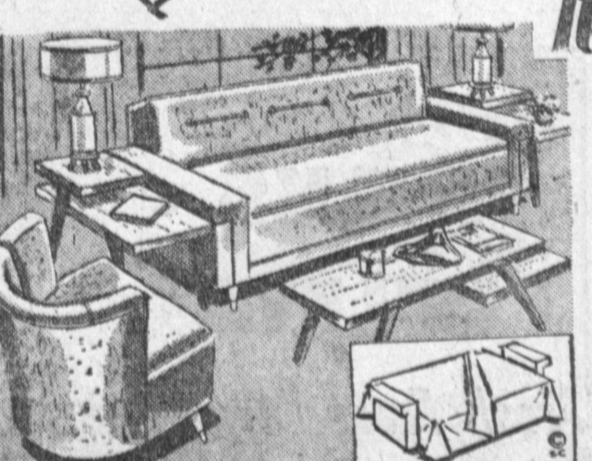

OPENING SPECIALS

- HI-FI**
21" Table Model Brand new with full factory warranty. Regular 219.95. Sale price **\$138.00**
- HI-FI**
3 Speaker, 4 speed, full console, famous make, dual range control. Jewel needle. Regular 169.95. Sale price **\$88.00**
- STEREO**
2 dual separate speaker system, variable tone control, shock proof, floating tone arm — 4 speed. Regular 199.95. Sale price **\$128.00**
- NO MONEY DOWN!**
36 Months to Pay!
- TV'S**
- Refrigerator**
New '59 famous make 10 cu. ft.—with cross-top freezer. Special purchase for this sale. — Regular 219.95. Sale price **\$128.00**
- Gas Range**
Full size — 4 burner, divided top, auto. oven control, lge. oven with pull out broiler. Regular 199.95. Sale price **\$98.00**

LIVING ROOM SET
Includes: ● Sofa and Matching Chair in Various Styles & Colors ● 3 Handsome Tables ● 2 Table Lamps in your Choice of Size & Styles **\$100**

SECTIONAL SUITE
2-Pc. Hardwood Construction with Tempered Coil Springs Long Wearing Fabrics, 3 Table, 2 Lamps **\$100**
Included. Center curve 39.95 additional.