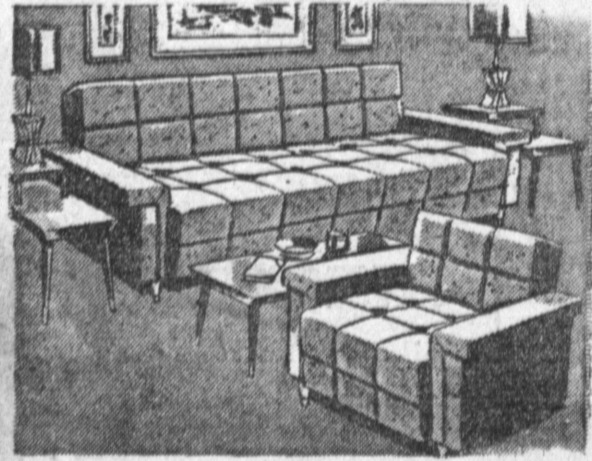

OPENING SPECIALS

- HI-FI**
21" Table Model Brand new with full factory warranty. Regular 219.95. Sale price **\$138.00**
- HI-FI**
3 Speaker, 4 speed, full console, famous make, dual range control. Jewel needle. Regular 169.95. Sale price **\$88.00**
- STEREO**
2 dual separate speaker system, variable tone control, shock proof, floating tone arm — 4 speed. Regular 199.95. Sale price **\$128.00**
- NO MONEY DOWN!**
36 Months to Pay!
- TV'S**
- Refrigerator**
New '59 famous make 10 cu. ft.—with cross-top freezer. Special purchase for this sale. — Regular 219.95. Sale price **\$128.00**
- Gas Range**
Full size — 4 burner, divided top, auto. oven control, lge. oven with pull out broiler. Regular 199.95. Sale price **\$98.00**

LIVING ROOM SET
Includes: ● Sofa and Matching Chair in Various Styles & Colors ● 3 Handsome Tables ● 2 Table Lamps in your Choice of Size & Styles **\$100**

SECTIONAL SUITE
2-Pc. Hardwood Construction with Tempered Coil Springs Long Wearing Fabrics, 3 Table, 2 Lamps **\$100**
Included. Center curve 39.95 additional.

MODERN DINETTE
Includes: Large 36x48, open to 60", extension table, 6 full size foam chairs, choice of chrome, wrought iron, bronze tone, choice of colors, free utility cabinet in white metal and 16-pc. dinnerware set — **\$100**
to the first 100 customers