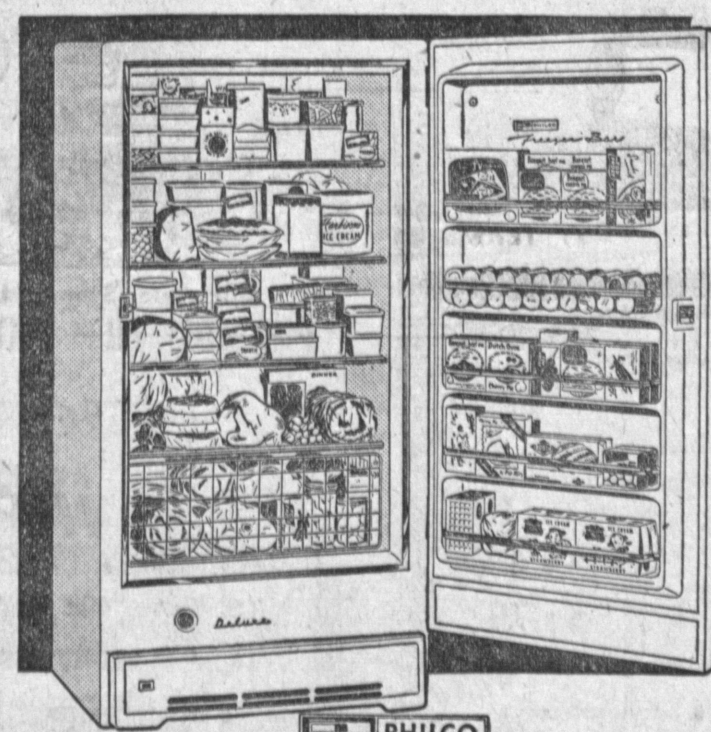

**DE WALT
POWER SHOP**

\$199.00

Terms Available

**PARAMOUNT
HOME & GARDEN CENTER**
3437 TORRANCE BLVD. FR 4-3428
Open 7 Days A Week

Now at Liberty Appliances-

**PHILCO
VALUE FAIR**

gigantic nationwide bargain event
Appliances * TV * Radio

**\$ 250 FROZEN
FOODS
FREE!**

YOUR CHOICE OF MEATS, VEGETABLES, DESSERTS, JUICES, ETC.

WITH YOUR PURCHASE OF THIS BUDGET PRICED

20 Cubic Foot

Philco Freezer

ALL YOU PAY IS

\$ 29.75

MONTHLY
WITH YOUR
GOOD CREDIT