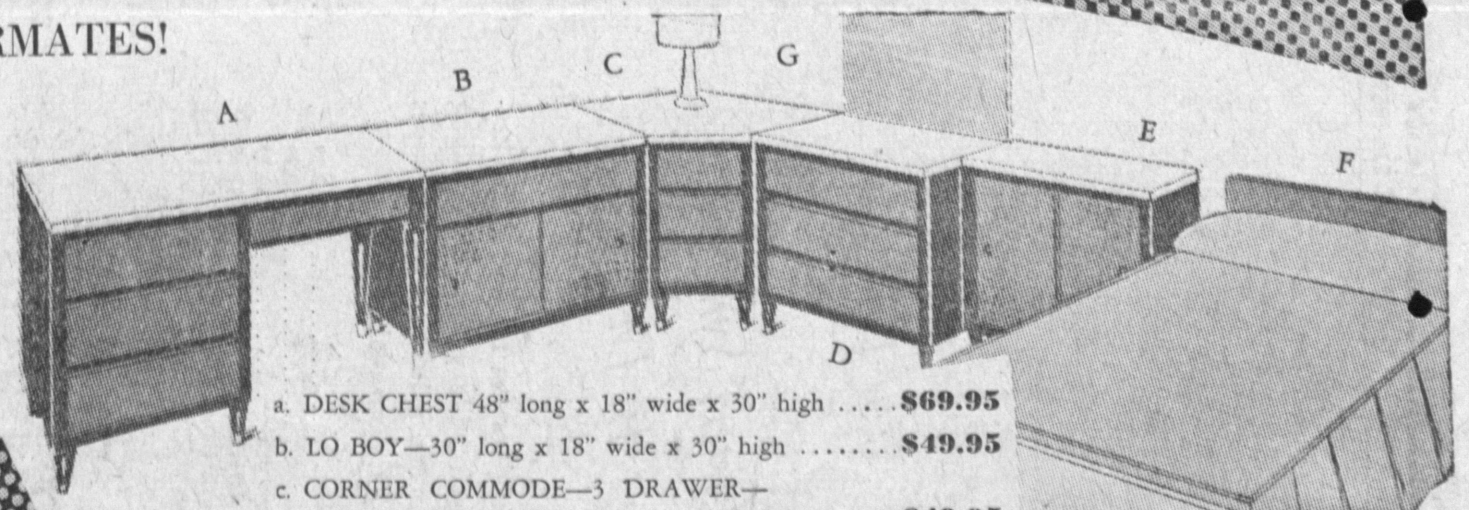

- a. DESK CHEST 48" long x 18" wide x 30" high \$69.95
- b. LO BOY—30" long x 18" wide x 30" high \$49.95
- c. CORNER COMMODE—3 DRAWER—28" x 28" x 30" high \$49.95
- d. LO CHEST—30" long x 18" wide x 30" high \$54.95
- e. BOOKCASE—REMOVABLE DOORS—30" long x 11 1/2" wide x 30" high \$29.95
- f. PANEL BED—FULL SIZE OR TWIN SIZE—Headboard 30" high, Footboard 17 1/2" high \$37.95
- g. MIRROR—POLISHED EDGE—30" x 40" \$24.95