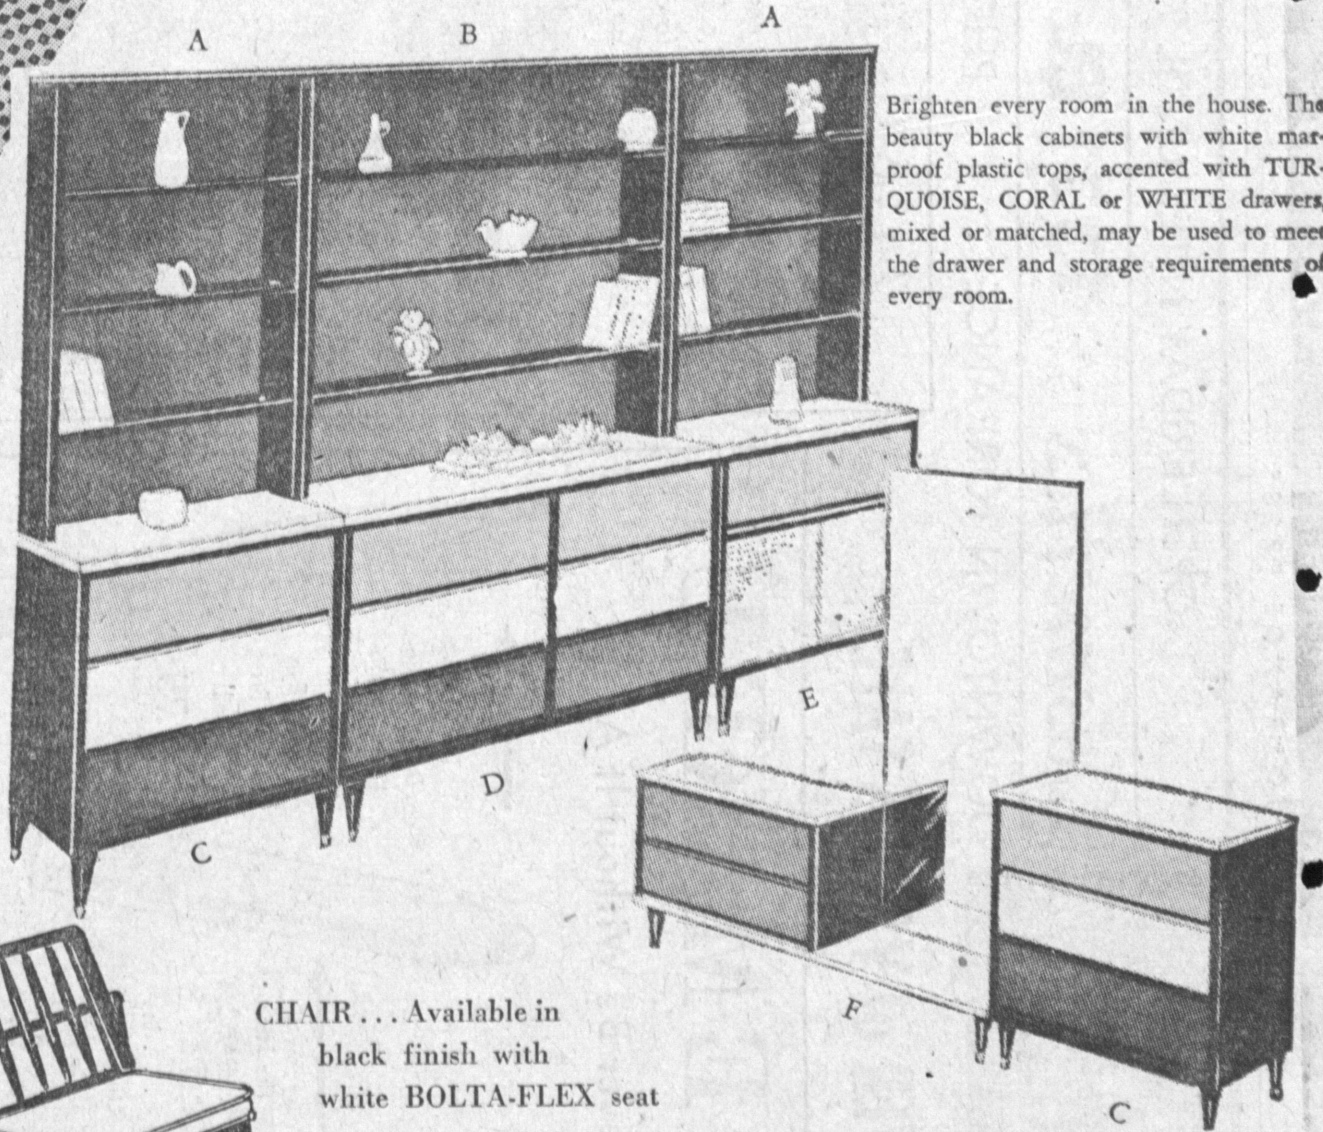

BRIGHTEN YOUR LIFE ...

HAND-CRAFTED BASE

\$19⁹⁵

... hand painted in blended mat decorama colors accented with gold.

... brushed brass finish mounting. This is really lovely!

DOUBLE DECK SECTIONAL COFFEE TABLE

... perfect for use with curved sectional couch ... double level top adds both interest and utility. SPRING SALE PRICE

\$44⁹⁵

BE YOUR DECORATOR

COLORMATES

Mix them! Match them! ... indulge your taste for change!

CHAIR ... Available in black finish with white BOLTA-FLEX seat

\$26⁵⁰

- a. BOOK SHELF—30" long x 9" wide x 48" high \$29.95
- b. BOOK SHELF—48" long x 9" wide x 48" high \$39.95
- c. LO CHEST—30" long x 18" wide x 30" high \$54.95
- d. 6-DRAWER CHEST—48" long x 18" wide x 30" high \$69.95
- e. LO BOY—30" long x 18" wide x 30" high \$49.95
- f. VANITY—54" long x 18" wide x 67" high, with polished edge mirror 24" x 60" \$89.95

- a. DESK CHEST 48" long x 18" wide x 30" high \$69.95
- b. LO BOY—30" long x 18" wide x 30" high \$49.95
- c. CORNER COMMODE—3 DRAWER—28" x 28" x 30" high \$49.95
- d. LO CHEST—30" long x 18" wide x 30" high \$54.95
- e. BOOKCASE—REMOVABLE DOORS—30" long x 11 1/2" wide x 30" high \$29.95
- f. PANEL BED—FULL SIZE OR TWIN SIZE—Headboard 30" high, Footboard 17 1/2" high \$37.95
- g. MIRROR—POLISHED EDGE—30" x 40" \$24.95