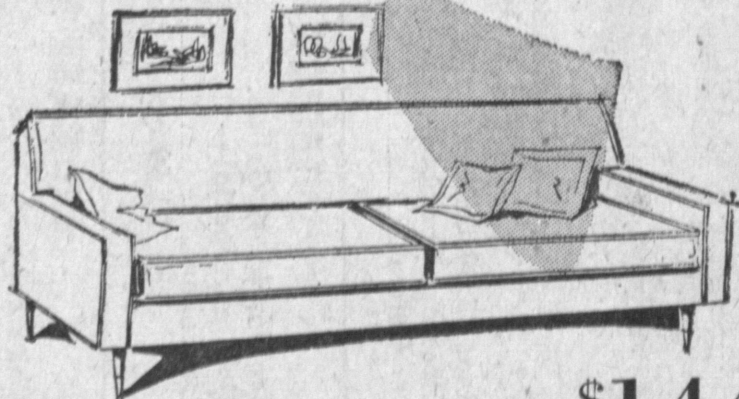

CHAIR ... Available in black finish with white BOLTA-FLEX seat

\$26⁵⁰

- a. BOOK SHELF—30" long x 9" wide x 48" high \$29.95
- b. BOOK SHELF—48" long x 9" wide x 48" high \$39.95
- c. LO CHEST—30" long x 18" wide x 30" high \$54.95
- d. 6-DRAWER CHEST—48" long x 18" wide x 30" high \$69.95
- e. LO BOY—30" long x 18" wide x 30" high \$49.95
- f. VANITY—54" long x 18" wide x 67" high, with polished edge mirror 24" x 60" \$89.95

BAKERS
spring
Furniture Sale

1502 CABRILLO AVE.
Downtown Torrance

LIVE WITH COLOR

More COLORMATES!

Your Choice of 4 Lengths
CUSTOM STYLED SOFAS

Seventy-two Inch Sofa

\$119⁹⁵

Eighty Inch Sofa.....

- a. DESK CHEST 48" long x 18" wide x 30" high \$69.95
- b. LO BOY—30" long x 18" wide x 30" high \$49.95
- c. CORNER COMMODE—3 DRAWER—28" x 28" x 30" high \$49.95
- d. LO CHEST—30" long x 18" wide x 30" high \$54.95
- e. BOOKCASE—REMOVABLE DOORS—30" long x 11 1/2" wide x 30" high \$29.95
- f. PANEL BED—FULL SIZE OR TWIN SIZE—Headboard 30" high, Footboard 17 1/2" high \$37.95
- g. MIRROR—POLISHED EDGE—30" x 40" \$24.95