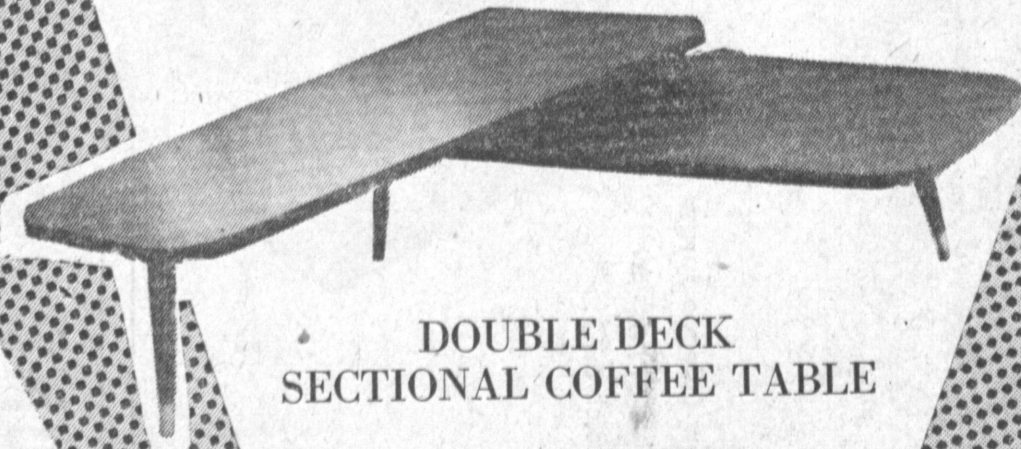

BRIGHTEN YOUR LIFE ...

HAND-CRAFTED BASE

\$19⁹⁵

... hand painted in blended mat decorama colors accented with gold.

... brushed brass finish mounting. This is really lovely!

DOUBLE DECK SECTIONAL COFFEE TABLE

... perfect for use with curved sectional couch ... double level top adds both interest and utility. SPRING SALE PRICE

\$44⁹⁵

BE YOUR DECORATOR

COLORMATES

Mix them! Match them! ... indulge your taste for change!