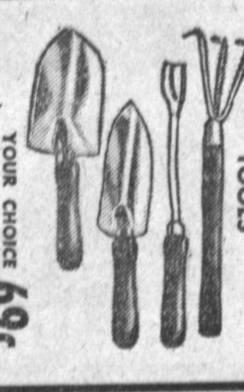

Made of the finest hand-drawn steel, ground, self-dropping blades, hardwood handles. CHOICE of Trowel, Transplanter, Dandelion Digger or Hand Cultivator.

AMBER SPINNING CAR & HOME WASHER
Now **$1.00**