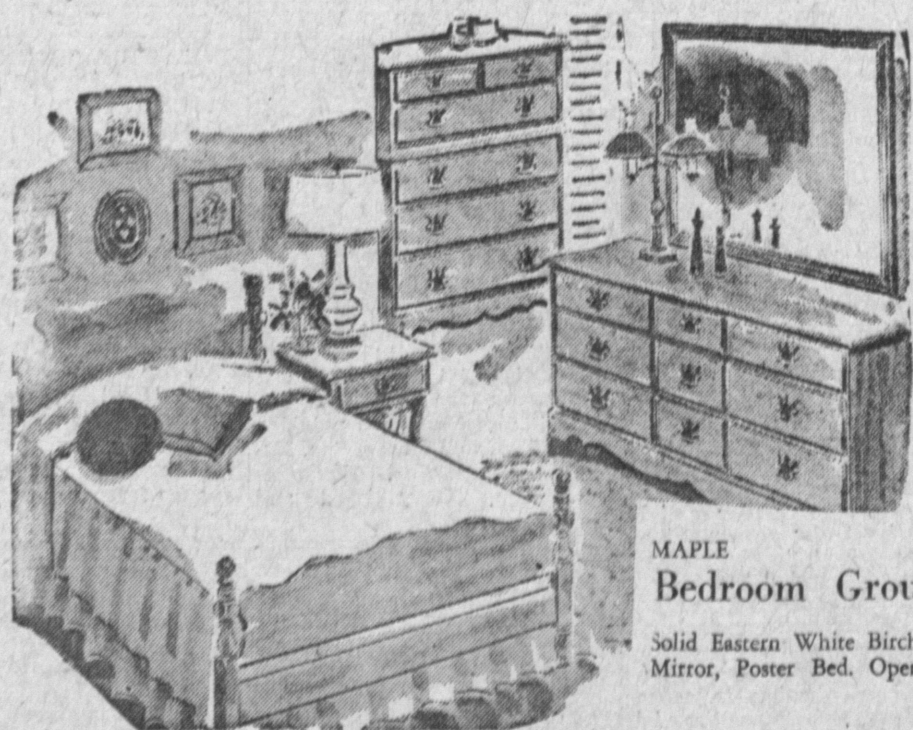

Dining Rooms

Danish Walnut, contemporary, modern. Special 5 pieces from

\$99.00

OPEN

DAILY 9 A.M. — 9 P.M.

SAT. 9 A.M. — 6 P.M.

MAPLE Bedroom Group

Solid Eastern White Birch, Triple Dresser, Mirror, Poster Bed. Opening Special

\$189.00

Credit Terms to Suit Any Budget

30-60-90 Day Accounts
No Carrying Charge

MODERN Walnut Bedroom

New Danish Dresser, Mirror, Headboard, 2 Stands. Opening Special

\$249.00

HERMOSA FURNITURE COMPANY

OPEN DAILY FROM 9 A.M. TO 9 P.M.