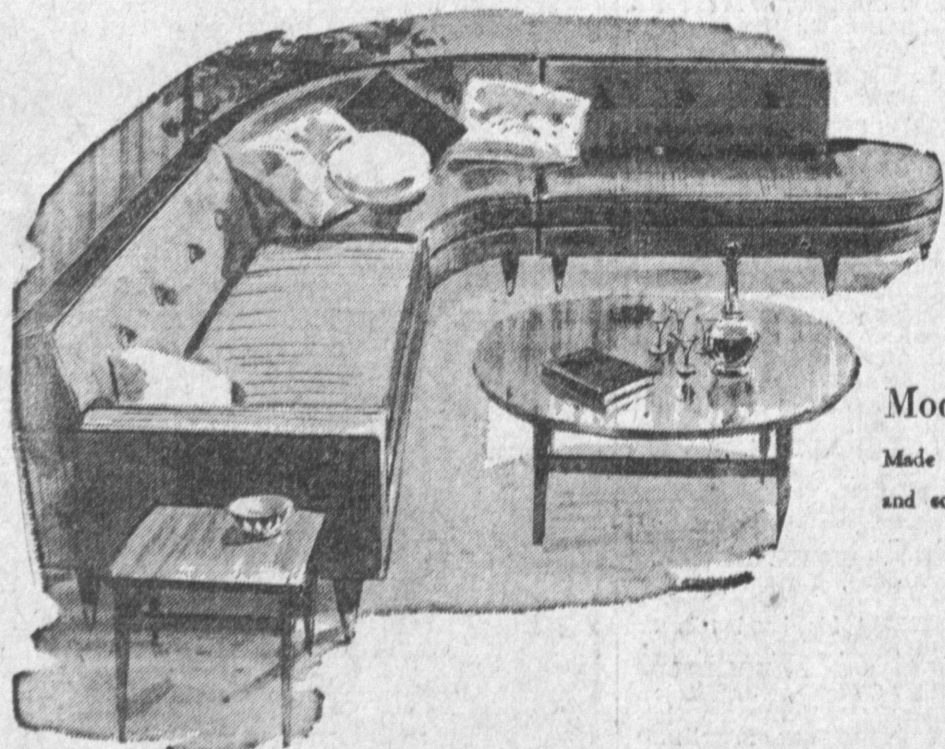

Grand Opening

SECOND BIG WEEK

Open Today, Noon to 5 p.m.

We'll be open during our grand opening daily 9 a.m. to 9 p.m. ... Come in and see one of the finest selections of Maple and Modern Furniture in the South Bay area.

O. K. MURRAY

H. P. WADDINGTON

HERMOSA FURNITURE COMPANY

729 PACIFIC COAST HIWAY HERMOSA BEACH

Modern Sectionals

Made to your order in a choice of fabrics and colors. Opening Special

\$89.00 each sectional

MODERN Foam Rubber Sofa