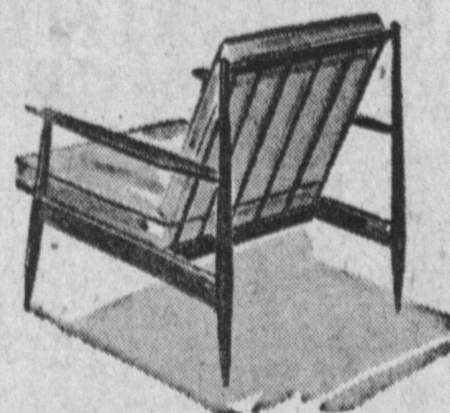

Dining Rooms

Danish Walnut, contemporary, modern. Special 5 pieces from

\$99.00

OPEN

DAILY 9 A.M. — 9 P.M.

SAT. 9 A.M. — 6 P.M.

MAPLE Bedroom Group

Solid Eastern White Birch, Triple Dresser, Mirror, Poster Bed. Opening Special

\$189.00

Credit Terms to Suit Any Budget

30-60-90 Day Accounts
No Carrying Charge

MODERN Walnut Bedroom

New Danish Dresser, Mirror, Headboard, 2 Stands. Opening Special

\$249.00

HERMOSA FURNITURE COMPANY

OPEN DAILY FROM 9 A.M. TO 9 P.M.