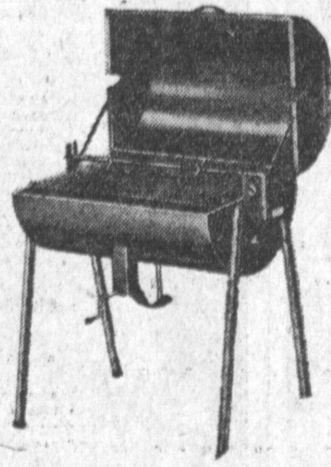

24 Inch Barbecue

Complete with electric motor and spit, this 24-inch heavy gauge steel bowl has chrome plated adjustable grill... rubber tire wheels and heat control... Save at Sav-on!

17⁹⁸