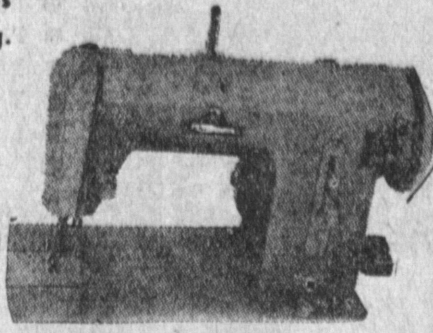

LEONARDS

"One Stop" Shopping Center

COMPLETE DEPARTMENT STORE

600 N. SEPULVEDA • EL SEGUNDO

3 BLOCKS SOUTH OF INTERNATIONAL AIRPORT

HOURS:
MONDAY
THROUGH
SATURDAY
9-9 P.M.
SUNDAYS
11-6 P.M.

EASY TERMS
THROUGHOUT
THE STORE

BIG BONUS BUYS!

EXCITING VALUES!

SUPER SAVINGS!

SHOWER of SAVINGS

Official Little League
BASEBALL SHOES
$3.65 up

$49.00 TENNIS TABLE
Rugged 5/8" plywood top
2-Pc. Regulation size.
29.95

SWING SET
All steel. 5-play. Loads
of fun. Reg. 26.95.
17.88

BIG SAVINGS
FISHING
TACKLE

Special
Package Offer!

COMPLETE CAMPING OUTFIT

FOR 2 PEOPLE

INCLUDES EVERYTHING for comfortable camping... two 3-lb. Celacloud Sleeping Bags, 9'x9' Tent, Coleman LP Lantern, Coleman 5 Burner Stove, 2 Air Mattresses and Coleman Cooler.

86.63

NO MONEY DOWN

FOR 4 PEOPLE

Complete with 11'x9' Tent, 4 Sleeping Bags, 4 Air Mattresses, Coleman Stove, Lantern and Cooler. Reg. $185.00 Value

$125

86,000 SQ. FT.
Jam-Packed With
Red Hot Values!

Rich Green Meadow
STEER MANURE

Green Meadow... cured and cottonseed fed. 1 1/2 cu. ft. manure to a bag.

3 Bags 97¢

Washingtonia
PALM TREE

Commonly known as California Palm. 2 to 4 ft. tall. In gallon tin.

79¢

All Types
BEDDING PLANTS

Choose from large selection. 13 plants to a tray. Buy now and save.

25¢ Tray

Interior
PHILODENDRON

Beautiful interior plants in 2 1/2 inch pots. A real garden shop value!

19¢ ea.

IDEAL
MOTHERS DAY GIFT
5x7" PORTRAIT
OF YOUR CHILD

(Choice of several proofs) ONLY

49¢

Reg. $4.95
Leonard's Photo Studio
(Rear of Houseware Dept.)
Hours: Sat. 9-6 P.M.
Sun. 11-6 P.M.

POLAROID now!

is the time to buy it!

because all this week when you buy any POLAROID LAND CAMERA KIT...

you can choose from five different camera models, from $109.95

we're going to give you FREE

the amazing new POLAROID PRINT COPIER

worth $2995