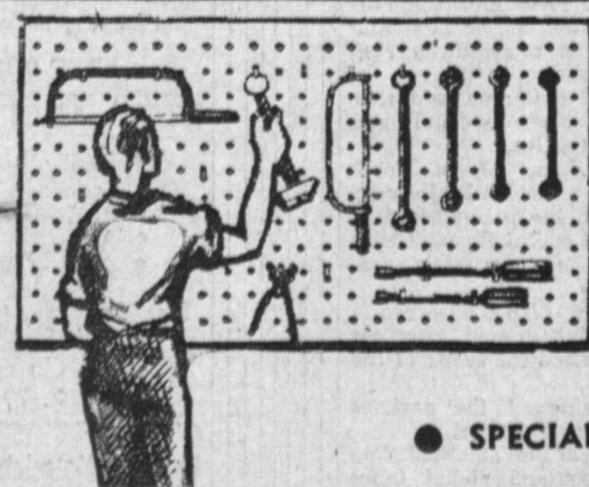

### ... lawn edging

... of long-lasting rust-resistant aluminum ... 3 inches by 20 feet long ... an attractive addition to your yard ...

**77<sup>c</sup>**

### ... pegged board

... for the "Do-It-Yourselfer" ... big 24-inch by 48-inch size ... a must for the home mechanic to hang tools ... at this special price ...

**27<sup>c</sup>**