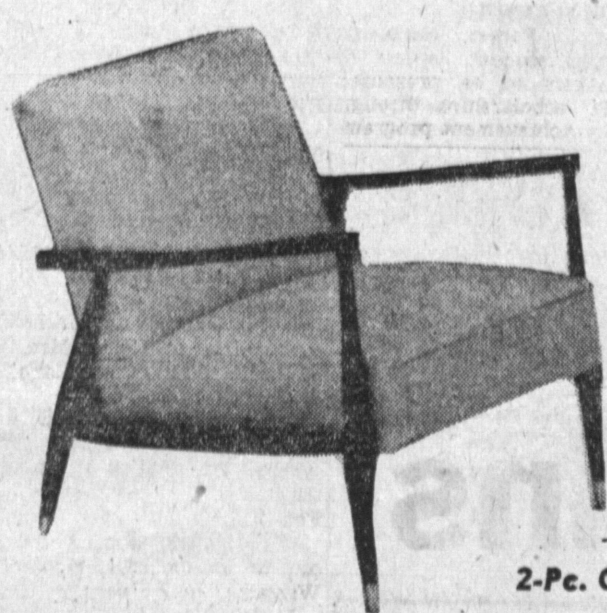

Your Choice of Colors  
Beautifully Tailored Sofa \$97.77

Spring is early

2-Pc. Swedish SECTIONAL \$77.77 Ea.

2-Pc. GROUP  
Swedish Sofa & Chair

In assorted colors for your particular tastes.

\$117.77

SCOOP CHAIRS