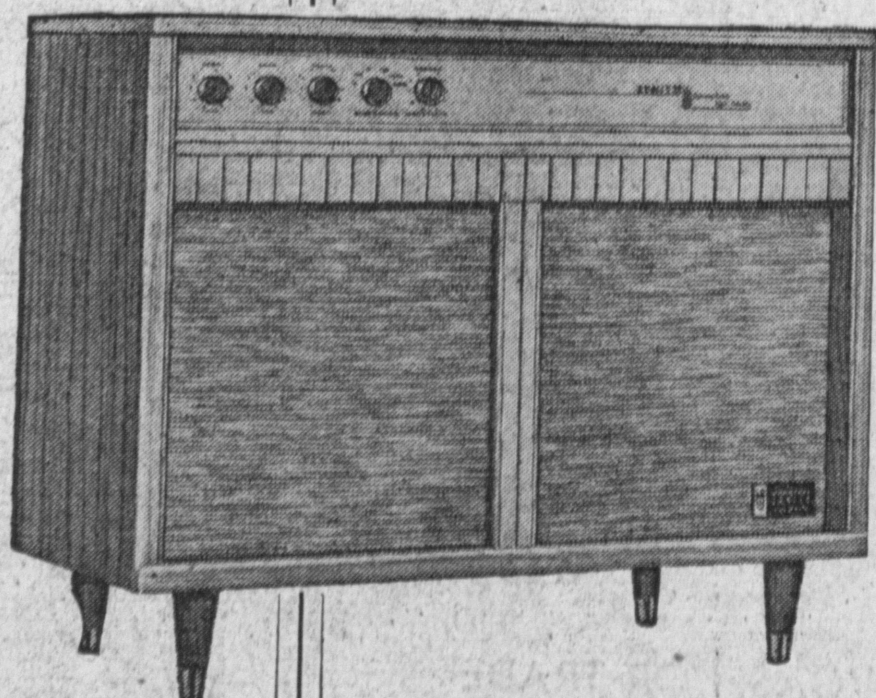

ZENITH HI-FIDELITY

4 SPEAKERS — 4 SPEEDS

THIS WONDERFUL HI-FIDELITY INSTRUMENT COMES EQUIPPED WITH DIAMOND NEEDLE, COBRA-MATIC RECORD CHANGER, AND HAS SEPARATE BASS AND TREBLE CONTROL . . . PLUS MANY OTHER FEATURES. ALSO AVAILABLE IN BLOND AT \$10.00 MORE.

Regular \$229.95

\$148.

ZENITH 21 INCH

1959 Model CONSOLETTA

THE SET THAT'S RATED NO. 1. HAS NEW SUNSHINE PICTURE TUBE, 18,000-VOLTS PICTURE POWER, CASCADE TUNER, PUSH-PULL ON-OFF, NEW EASY-DUT PICTURE GLASS, HORIZONTAL CHASSIS . . . PLUS MANY OTHER FEATURES . . . BASE OPTIONAL.

Rated No. 1

\$199⁹⁵

ZENITH COMPLETE

STEREOPHONIC CONSOLE

A FULL STEREOPHONIC INSTRUMENT WITH COBRAMATIC FOUR-SPEED CHANGER, DIAMOND STYLUS, 40 WATTS UNDISTORTED POWER, TWO 12" WOOFERS AND TWO 5" TWEETERS, RECORD COMPENSATOR, LOUDNESS AND PRESENCE CONTROL, SEPARATE BASS AND TREBLE CONTROL . . . PLUS MANY OTHER FEATURES.