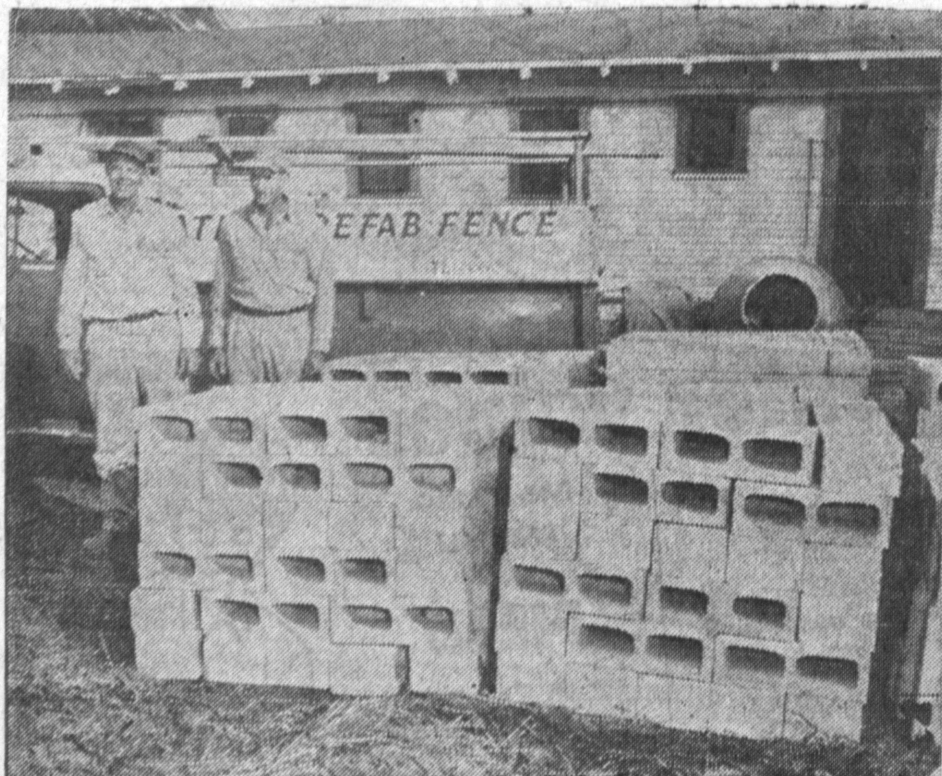

ILLUSTRATED BUSINESS INDEX

ATLAS PREFABRICATED FENCE CO.

It is always a pleasure to find a company which believes in standing on the fine quality of its materials and service. Atlas Prefabricated Fence Co., 1602 Eudora Ave., Wilmington, is of this caliber. R. H. Wiese, owner of Atlas Prefabricated Fence Co., has built his company on the merit of the materials, he uses and the service he offers. There is no high-pressure selling by anyone connected with his organization. Atlas Prefabricated Fence Co. installs fences for home owners, businesses, and industrial plants. They use only the finest redwood, precision block, and chain link materials. Their chain link is especially desirable in many instances because it does not rust, and needs no painting or upkeep. Estimates are given free of charge, and Mr. Wiese will be glad to show examples of his work, residential or commercial, to any prospective customer. FHA terms can be arranged. Call Atlas Prefabricated Fence Co. for more information, TE 4-4493, or in the evenings call TE 5-4675.