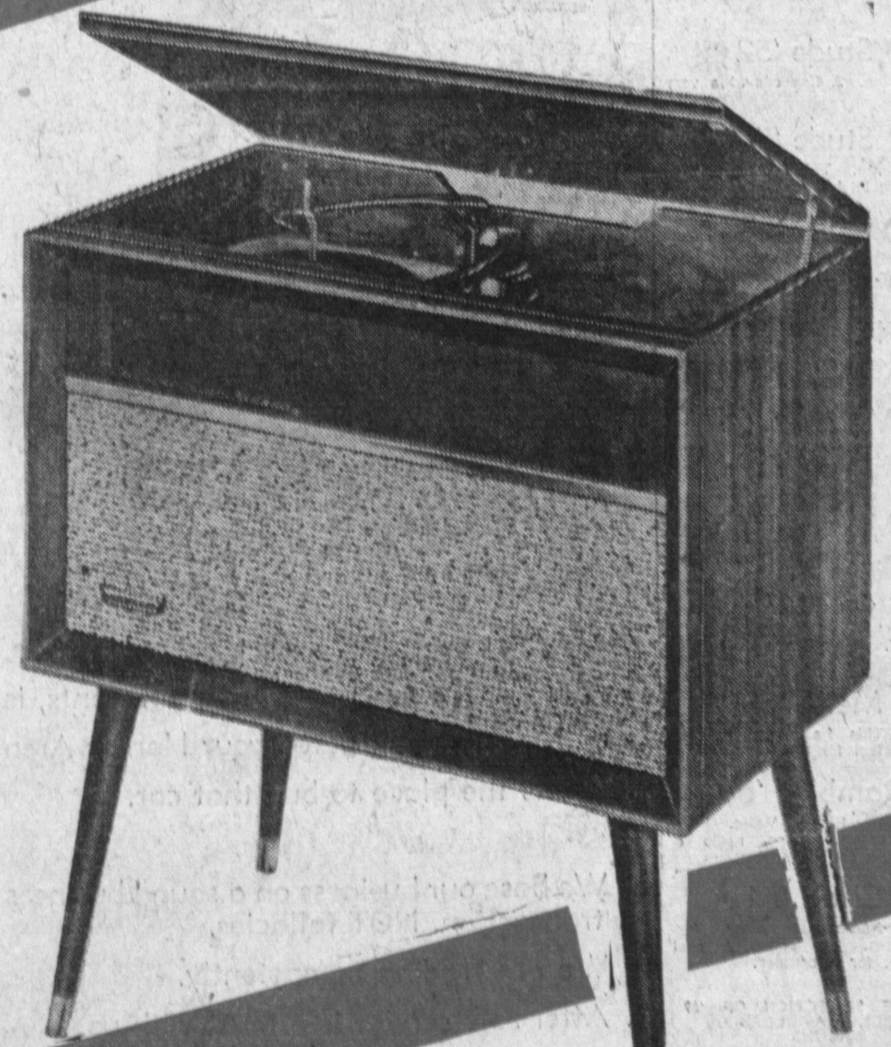

Over 34 Years in the South Bay Area

FR 6-3444

Webcor

4-Speaker
4-Speed

Hi-Fidelity

- 18 Watts Power
- Magic Mind Changer
- Input-Output Jacks
- Tape Input
- Record Storage

Regular $279.95

$138

ONLY $8 PER MONTH

Bank Terms