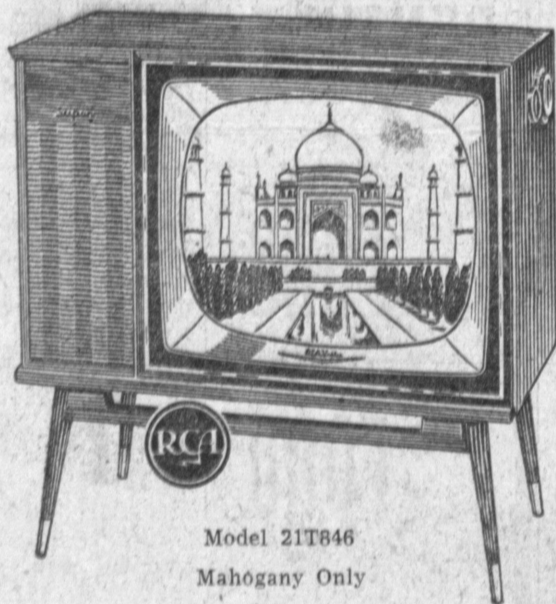

Model 21T846 Mahogany Only

BANK TERMS

AM-FM Combination

WEBCOR

3-Speaker
4-Speed

HI-FIDELITY

With AM-FM Radio

Regular $309.95

Only

$168

Only $8 Per Month

BANK TERMS