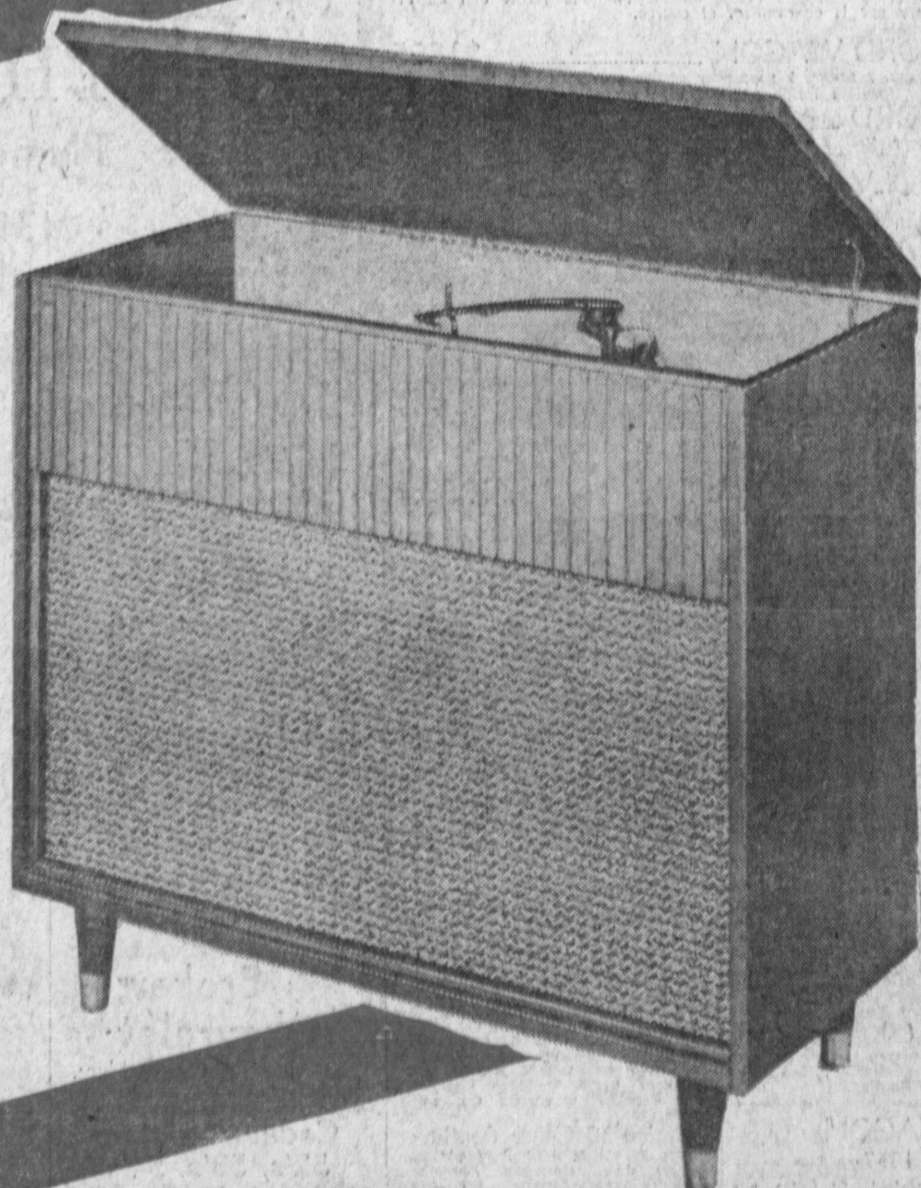

4-Speaker
4-Speed

Hi-Fidelity

- 18 Watts Power
- Magic Mind Changer
- Input-Output Jacks
- Tape Input
- Record Storage

Regular \$279.95

\$138

ONLY \$8 PER MONTH

Bank Terms

Sales Dept. Open Monday & Friday 'Til 9 p.m.