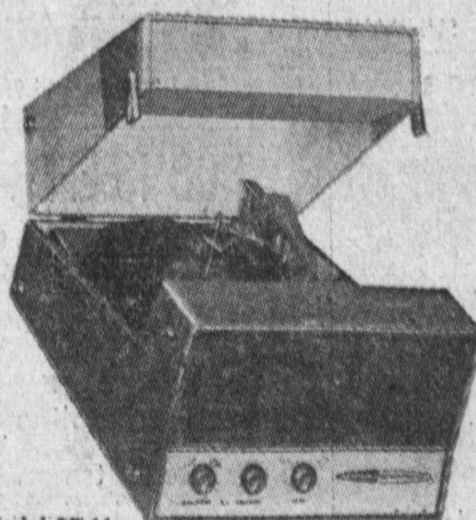

Also Open Sunday

11 a.m. 'til 5 p.m.

FREE PARKING

BRAND NEW 1959 MODEL MOTOROLA STEREOPHONIC 'PORTABLE'

WITH 4-SPEED
AUTOMATIC CHANGER

THE LID DETACHES
AND BECOMES THE
EXTERNAL SPEAKER

Model SF-11

- Beautiful Tone
- Multiple Speakers
- Tone Control
- Leather Textured Fabric

FR 6-3444

OVER 34 YEARS IN THE SOUTH BAY AREA

212 So. Pacific Ave., Redondo Beach

ABOVE THE FISHINGPIER IN REDONDO BEACH

HOOVER Convertible

The Largest Selling Vacuum
Cleaner in the World Today ...

FEATURING ...