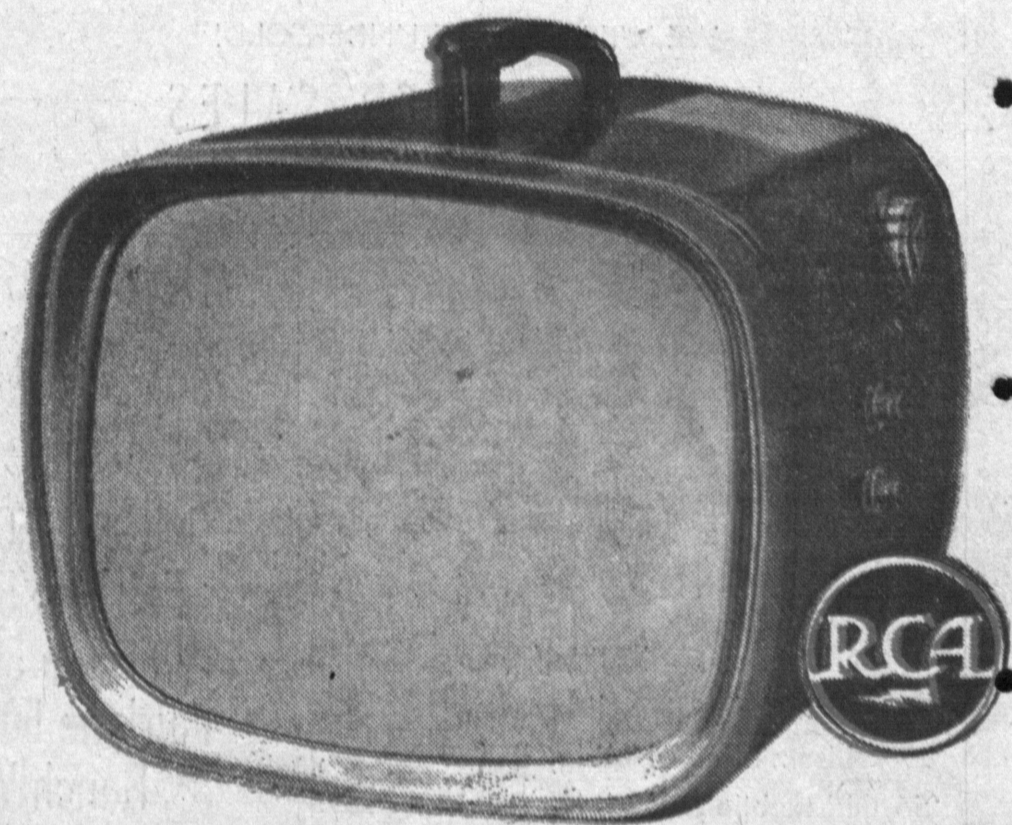

Only
\$2⁸⁸

Save 30% on All Stereo Tapes

**RCA Victor
Portable TV**

- Dark Filter Glass
- Aluminized Picture Tube
- Carrying Handle
- Power Transformer
- Power Surge Resistor

PLUS FLIGHT-LINE STYLING

\$149⁹⁵