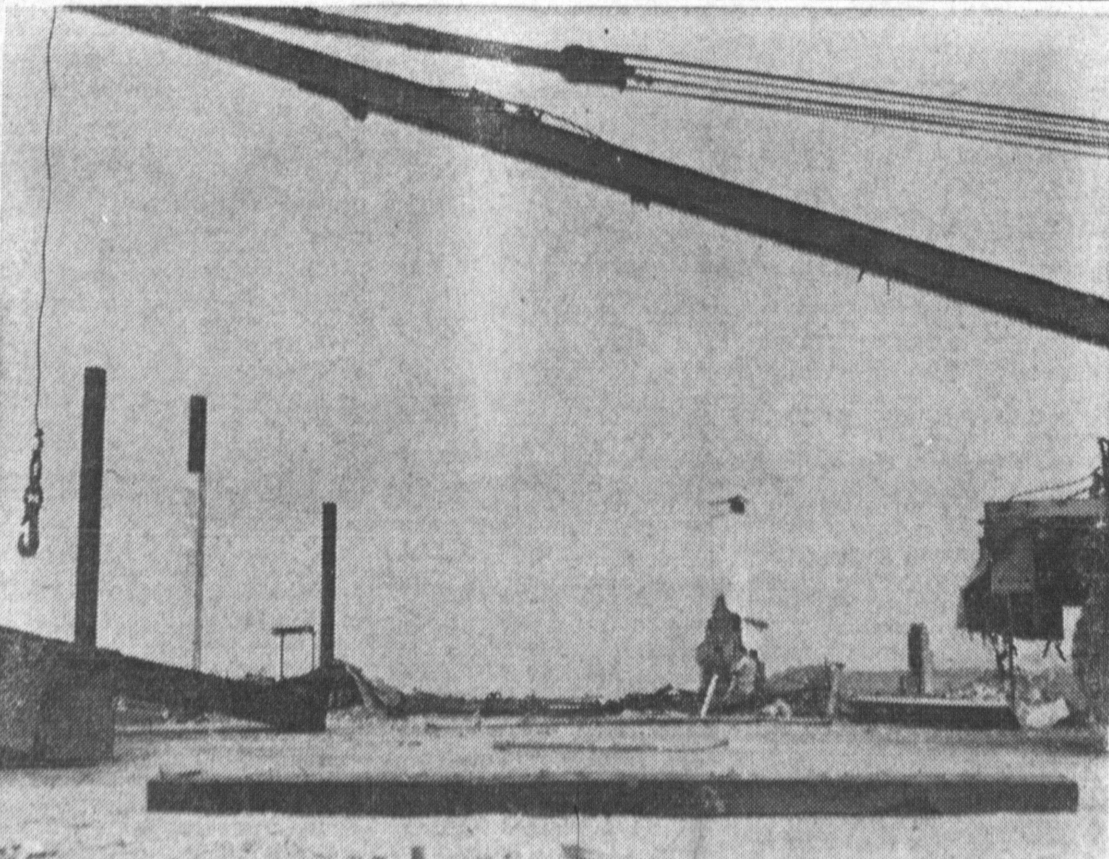

The manager said that the total county payment will be an increase of 15 per cent over the company's property tax payment of the last fiscal year.

RIVIERA RUINS—Razing of the once swanky Hollywood Riviera Club is nearing completion as workmen of the Mead Wrecking Co. tear down the 30-year-old landmark which was destroyed by a disastrous fire two months ago. Press Photo