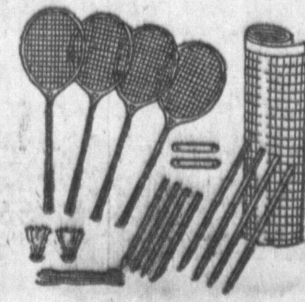

Hurry! Only 43 Sets
(Cash Price — While They Last)

HAMILTON-BEACH
10-SPEED
Full Size
MIXER

With
5-Year Guarantee

Only **$19⁸⁸**