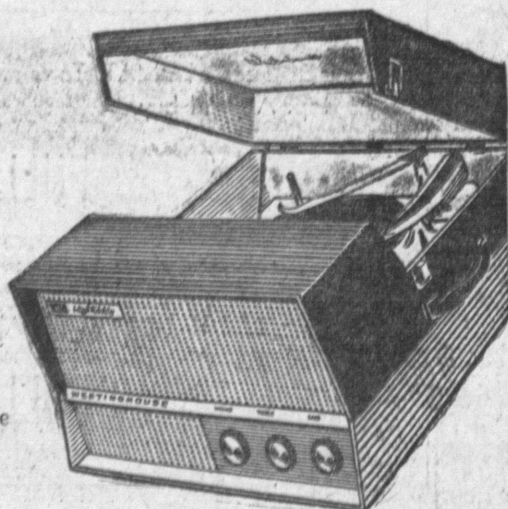

- Beautiful Tone
- Bass & Treble Control
- Easy Operation
- Choice of Colors

Lay Away
Now for
Christmas

WHILE
THEY
LAST **$48**

HURRY
FOR THIS!
$5 Down

**RCA VICTOR
Portable TV**

- POWER SURGE RESISTOR
- POWER TRANSFORMER
- CARRYING HANDLE
- ALUMINIZED PICTURE TUBE
- DARK FILTER GLASS

Plus Flight-Line Styling

$149⁹⁵

OUR PRICE IS EVEN LOWER!!