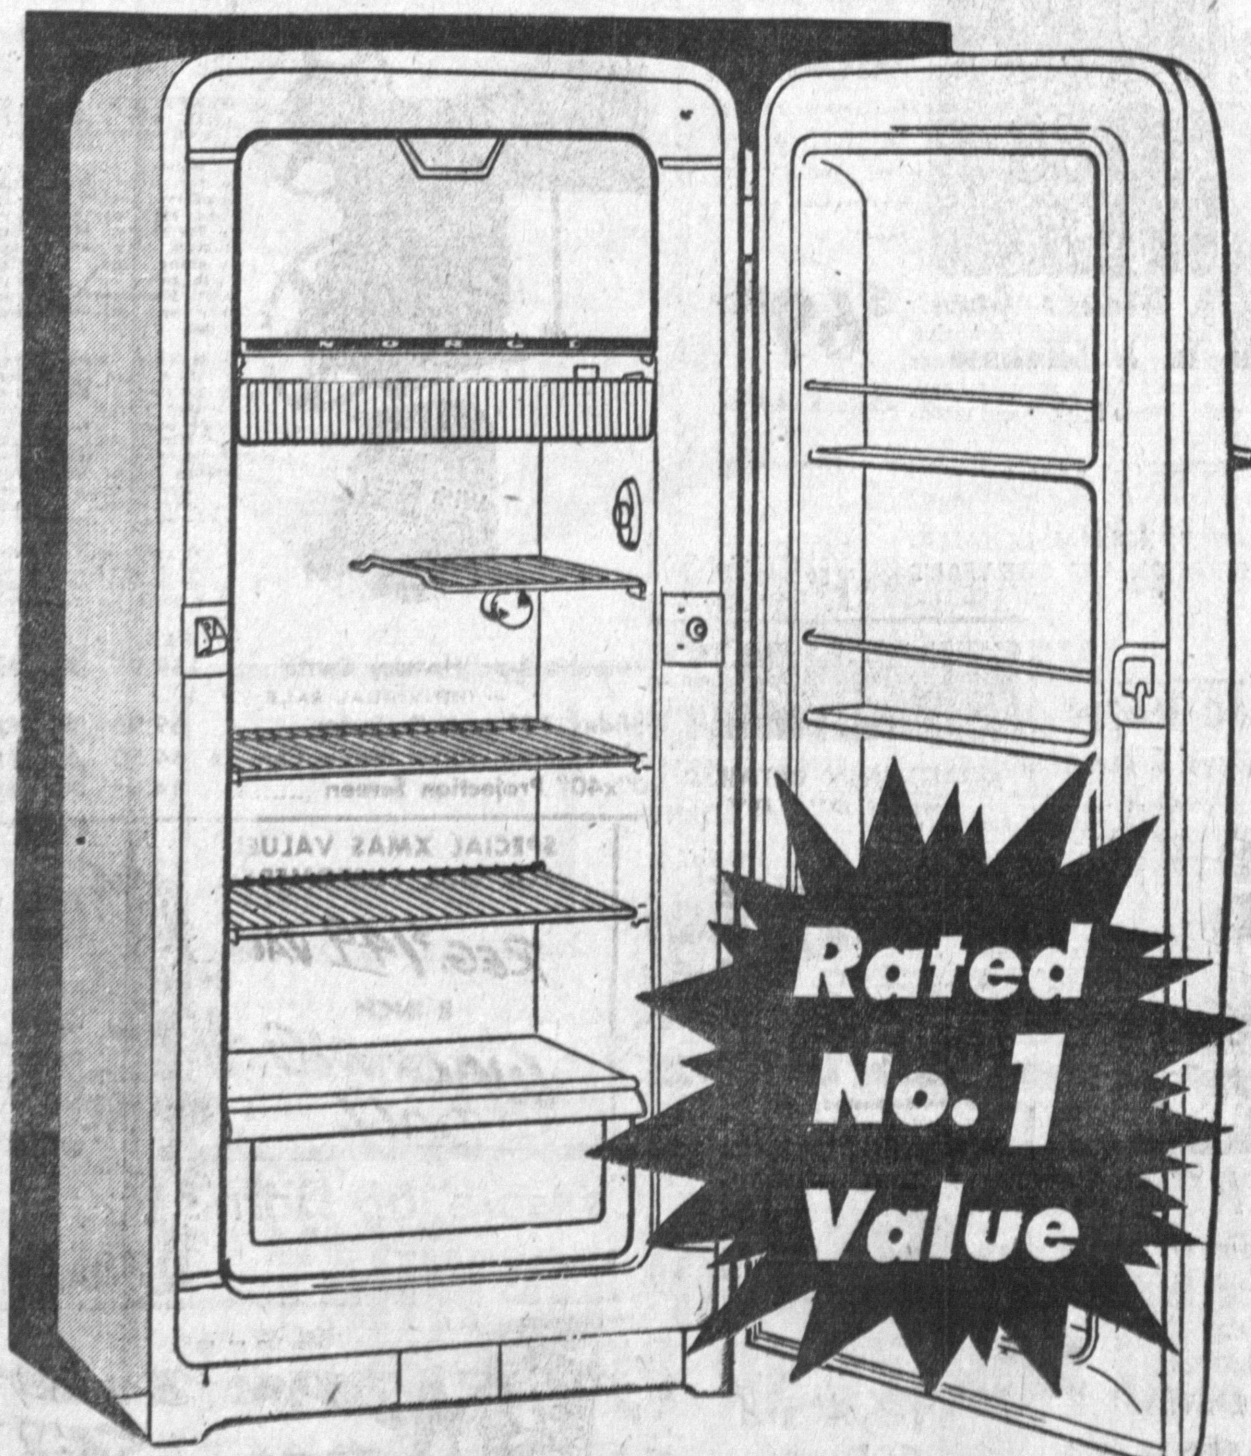

WORLD'S GREATEST VALUE-GIVING SALE!

FREE GIFT WITH EVERY PURCHASE! OPEN EVERY DAY 'TIL 10 P.M.

A NEW STAR in DORN'S GALAXY of WORLD'S LARGEST DISCOUNT STORES!

ALL DORN'S STORES JOIN in the TREMENDOUS PRICE-SLASHING SALE SELL-A-BRATING

GRAND OPENING

OUR NEWEST STORE at 3828 W. SEPULVEDA BLVD., TORRANCE, CALIF.

DORN'S DISCOUNTS NOW BIGGER THAN EVER!

- DORN'S - HOME of NATIONALLY FAMOUS BRANDS - LOWEST PRICES ANYWHERE!

BUY NORGE QUALITY NOW at LOWER PRICES

BUY at DORN'S for as little as...

NO MONEY DOWN

DORN'S BIG DISCOUNT

PRICE ONLY

HUGE NEW FAMILY SIZE NORGE REFRIGERATOR

$156

- ★ 46 Lb. Frozen Food Storage ★ Full Width Storage
- ★ Full Width Chill Tray ★ Safety Latch Door
- ★ Huge 27 Lb. Crisper ★ Color-Styled Interior

$1.25 A WEEK

REFRIGERATOR SUPER-BUYS!

NORGE Refrigerator

Famous Swing 'N Serve

Rated No. 1 Value

LUXURY FEATURES GALORE!

- ★ Swing-out, lift-out crisper for fruits, vegetables
- ★ New shelf-spacer lever for adjusting loaded shelves
- ★ Striking new "built-in" look to fit any kitchen scheme
- ★ Automatic defrosting
- ★ Roast—deep meat keeper
- ★ Dairy keeper compartment for butter, eggs, cheese
- ★ Color styled interior
- ★ Safety latch door

Puts all food at your fingertips! Shelves can be used as serving trays...swing out for easy cleaning of interior

ICE IS MADE, DISPENSED AND STORED...ALL AUTOMATICALLY!

Dry, separated cubes drop into handy storage basket. No messing with trays!

NO PAYMENTS 'TIL JANUARY!

EASIEST TERMS ANYWHERE!