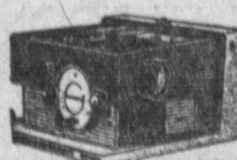

16.50 Starflex Outfit

Reflex camera, batteries, film, flashholder . . . Save 4.62 at Sav-on.

11⁸⁸

5.95 Starlet Camera

4⁴⁵

24.95 Duaflex IV Outfit

Famous Duaflex in camera, film, batteries, bulbs and flashholder . . . Save 6.07.

18⁸⁸