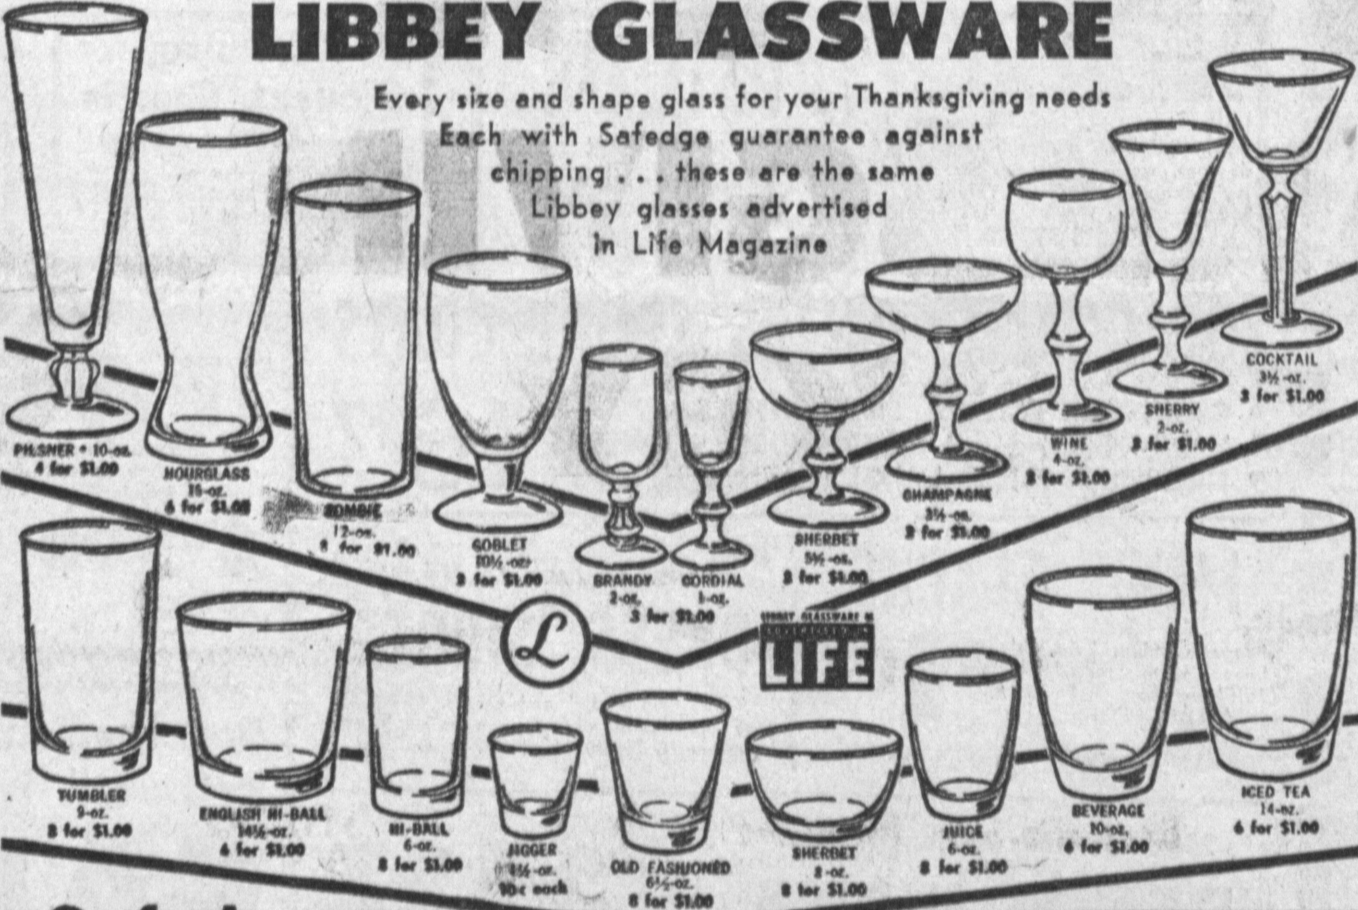

1.68

THANKSGIVING

Sav-on's Check List of Values Reynolds Aluminum Foil

Sav-on's special price for your Thanksgiving turkey . . . 25-foot rolls of Reynolds Wrap in convenient cutter box. Buy now at this big saving!

5 for 1.00

59c Nut Cracker Set
Set of cracker and two picks. **49c**

49c Pyrex Baster
Rubber bulb, heat-proof glass tube. **39c**

Metal Potato Rack
Bakes thru center, holds 8 potatoes. **29c**

Tree Top Cider
Tree Top, pure, sweet . . . 1 gallon. **85c**

Wright's Silver Cream
For gleaming table setting, 8 oz. **23c**

Scotties Table Napkins
Quality dinner table napkins. **2 for 39c**

Sav-on Ice Cream
Deluxe hand packed ice cream, so appropriate for special occasions, in every new and old flavor favorite . . . quart . . . **59c**

Kraft Caramel Topping
10-ounce jar . . . for sundaes or toppings. **25c**

10c Turkey Laquer
New Sav . . . 6 stainless steel pins. **7c**

Flavor Saver Pie Plate
10-in. Pyrex for bake, serve or freeze. **66c**

Meat Thermometer
Tru-Temp, accurate meat cooking. **69c**

Metal Garlic Press
Aluminum hand press . . . Reg. 79c. **59c**

Magnetic Pot Holder
Quilted asbestos in assorted colors. **19c**

Swing-Away Can Opener
Reg. 99.98—Magnetic—colored. **1.98**

Canned Mixed Nuts
Vacuum packed 14-ounce can . . . shiny fresh. **79c**

LIBBEY GLASSWARE

Every size and shape glass for your Thanksgiving needs. Each with Safedge guarantee against chipping . . . these are the same Libbey glasses advertised in Life Magazine.

Safedge—GUARANTEED AGAINST CHIPPING

SAMSONITE CHILD'S **TABLE & CHAIR SET**
Strongest Last longer **$11.95**
Regular $14.95

IDEAL GIFT FOR YOUNG OR OLD. **CARRON BOARD**
Plays 85 to 105 Games **$6.95**

TEST YOUR DRIVING SKILL **SKILL DRIVE**
Electronic Remote Control **$1.68**

NEW FUN FOR THE KIDS **PARK ROCKET**
Zooms up 300 Ft. Operates on Jet Principle **$1.68**

MAVERICK—SINGLE **GUN & HOLSTER SET**
Reg. $2.98 Sav-on Price **$2.19**

TEXAS RANGER DOUBLE **GUN & HOLSTER SET**
Made of Fine Leather **$2.89**
Regular $3.98

REMOTE CONTROL **HELICOPTER**
Really Flies **$1.29**
Regular $1.98

AUTOMATIC **PLAY TOASTER**
Pop-up Clicking **98c**

JUNIOR **DOCTOR OR NURSES' KIT**
Regular $1.00 **83c**

LITTLE LADIES' **CINDERELLA SHOES**
Hi-Heels **$1.29**
Regular $1.79

Four Roses Gift Decanter

In beautiful gift decanter which are always so hard to buy later in the season . . . so elegant for festive occasions . . . full qt. **6.25**

Chateau Napoleon
Sparkling California champagne . . . 4/5 quart **1.98**

Manischewitz Wine
Fine quality fruit wines for holiday occasions, qt. **1.44**

Park Springs Bourbon
Smooth, mellow bourbon 86 pr., 7 yrs. old. Fifth. **3.39**

Park Springs Bonded
Bottled in bond, 100 proof, 7 years old. Fifth **3.99**

Kentucky Res. Stock
8 year old, 86 proof straight bourbon . . . fifth **3.60**

Deluxe Reserve
Bottled in bond, 100 proof, 6 years old . . . fifth **4.29**

Troika Vodka
100% grain neutral spirits, odorless . . . full fifth. **2.98**

Blue Stone Roasters

Oval roasters, ideal for Thanksgiving Day use . . . the 18-inch size holds a 13-lb. fowl, and the 20-inch a 23-lb. bird. **18 in. 1.89 20 in. 2.98**

Aluminum Bake and Roast Pan

This 18x12x2-in. pan will hold a 22-lb. turkey or 30-lb. roast, and the edge is rimmed for easy lifting. **1.69**

Westinghouse 17.89 Percolator

Save 5.41 on this fully guaranteed handsome 8-cup spotless coffeemaker with easily adjustable brew control. **12.48**

1.59 Adjustable Roast Rack

Adjusts to 7 positions for various sizes and types of roasts . . . the modern quick and easy way to handle roasts. **1.29**

Gift Jewelry Boxes

Such an appropriate gift . . . of simulated leather with gold color tooling, rayon lined, diamond shaped mirror, upswing tray and lock and key. **1.35**

Deluxe Jewelry Boxes

Extra large size, simulated leather with gold tooling, upswing tray, ring slot and complete with lock and key. **2.25**

Musical Jewelry Boxes

Imported Swiss movement . . . plays as Ballerina turns when lid is opened, elaborate gold tooling on simulated leather covering. **6.49**

4.00 Monopoly

Parker Bros. famous real estate game offered as the finest buy in town. Save 1.02 on each game. **2.98**

Two-Stage Rocket

This Park rocket soars to 300 feet and second stage goes even higher, perfectly safe . . . uses water as fuel. **2.48**

Ad Good Nov. 19-23 Inclusive