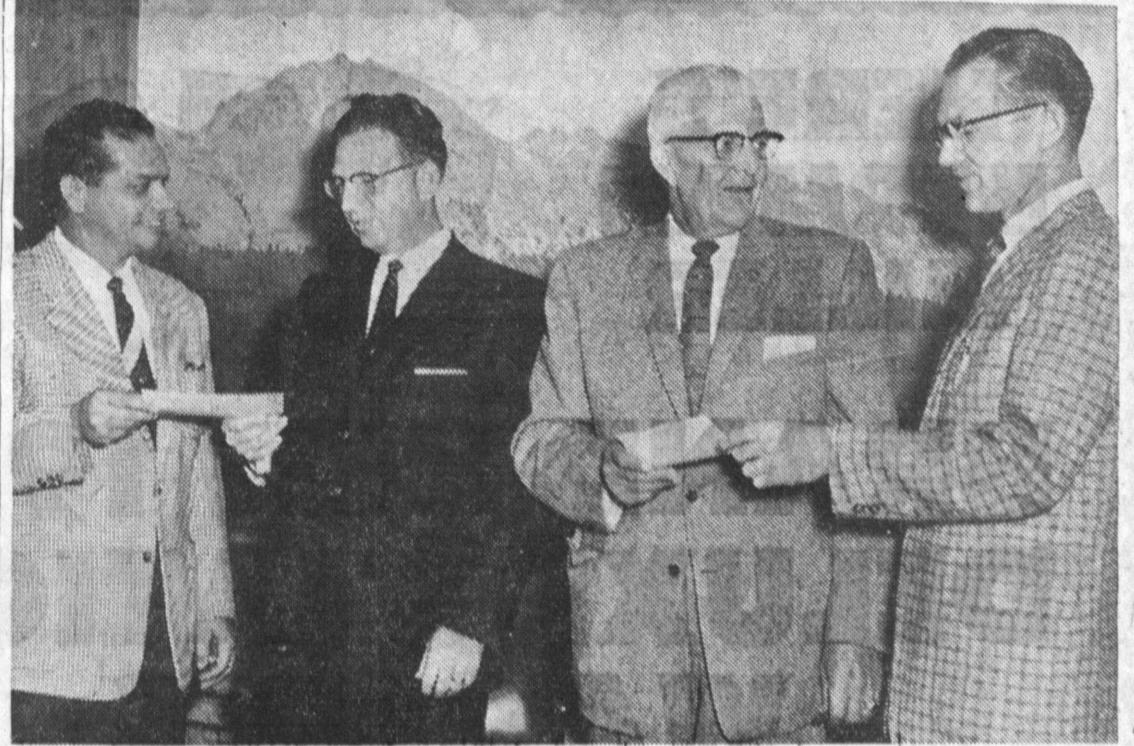

Variety Show At Harbor Sing

Instrument, the musical saw. Rounding out the program will be Barbara Ann Downs and Gerald Peterson, semi-pops duo who will offer both solo and concerted numbers.

Instrument, the musical saw. Rounding out the program will be Barbara Ann Downs and Gerald Peterson, semi-pops duo who will offer both solo and concerted numbers.

Torrance, Lomita Residents Cast in Comedy Show

"Seven Nuns at Las Vegas," the comedy farce of seven nuns who under strange circumstances find themselves in the glamorous gambling capitol of the world, will open tomorrow as the next production of the San Pedro Theatre Arts.

Performances are scheduled for 8:15 p.m. on Nov. 14, 15, 16; Nov. 21, 22, 23; and Nov. 28, 29, 30 at 501 S. Cabrillo Ave., San Pedro.

Directed by Nancy Andrews of 2465 W. 250th St., Lomita, the play features Darlene and Betty Jane La Fontaine and Bonnie Baker as the chorus girls.

The seven nuns are played by Marrion Lepper, Cay Kellogg, Kathy Crump, Gladys Manu, Rose Bongioanni, Diana Perry, and Dorothea Cicalone.

In addition, playgoers will see a short one-act "Poor Old Jim" as a bonus production. This play features in roles its director Charles Hackbusch, 4520 Pacific Coast Hwy., Laura Madigan of San Pedro; and Hal Lepper of 23726 Vine St.

ton, company controller, gives check in behalf of employees to Paul Cote, while Victor Johnson, company president, gives firm's contribution to Donald Anderson.

JUST IN TIME FOR THANKSGIVING!

HALF PRICE SALE!

TAYLOR, SMITH AND TAYLOR

53 PIECE SERVICE FOR 8!

HOMEMAKERS HAVE ADMIRER THIS QUALITY IN AMERICA'S GREATEST MAGAZINES!

Regular Price 39.88

$1.00 Weekly

OUR RED TAG PRICE 1988

Yes! It's the famous Jamaica Pattern!

All Trimmed in 22K. GOLD!

You Get All These Pieces?

- 8 DINNER PLATES
- 8 SOUP PLATES
- 8 BREAD & BUTTERS
- 8 DESSERT PLATES
- 8 CUPS
- 8 SAUCERS
- 1 MEAT PLATTER
- 1 VEGETABLE DISH
- 1 CREAM PITCHER
- 1 SUGAR BOWL
- 1 COVER

Genuine TAYLOR, SMITH AND TAYLOR

HURRY IN RIGHT AWAY! LIMITED SUPPLY!

Torrance's Oldest Credit Jewelers

allen jewelers
1321 Sartori-Torrance

We Give and Redeem Downtown Torrance Trade Stamps

Red Tag Days

Friday • Saturday

200 PAIRS OF **MEN'S SHOES**

Famous Brands Not All Sizes — Not All Styles All Sales Final

Values to $14.95 **$7.95**

Engineer Leather **BOOTS**

Sizes 11½ and 12 Only—10 and 11" Tops

Reg. $16.95—$17.95 **$10.95**

We Give and Redeem Downtown Torrance Trade Stamps

Fenwick's
Quality Shoe Repairing

- Bostonians • Mansfield
- Massogic • Foot Paks
- Quality Work Shoes

The only Surplus Bakery where $1.00 buys $2.00 worth of merchandise and every item is guaranteed.

SURPLUS BAKERY
15201 S. CRENSHAW BLVD. (Just South of Compton)

French Variety **BREAD** Reg. 29c **3 for 29c**

White or Wheat, Reg. 35c **BREAD** **18c**

Day Old **BREAKFAST ROLLS, PIES, COFFEE CAKES, POUND CAKES, DONUTS, etc.** **1/2 PRICE and less**

Muffin Packages Reg. 36c **2 for 21c**

Christmas **CANDIES** in bags **1/2 PRICE**

CUP O' GOLD Reg. 10c **4 for 25c**

White They Last—Fresh Supply **Asst. Chocolates** Reg. $1.20 **49c**

Chocolate **PEANUT BARS** Reg. 85c **43c**

SMALL **EGGS** Grade "A" **4 doz. 98c**

RED TAG DAY VALUES

FRIDAY • SATURDAY

Values to $5.00 **DRESS SHIRTS** **$2.88**
Button Cuff and French Cuff — Famous Brand

Regular $1.50 **RAYON BRIEFS** **89c**
Bright Patterns — Name Brands

Values to $10.95 **Boys' Melton Jackets** **$6.95**
Light Grey — Sizes 10-16 — Knitted Cuffs, Self Collar

Special Group — Values to $5.95 **SPORT SHIRTS** **$1.95 & up**
Short & Long Sleeves

Regular $75 **GABARDINE SUITS** **$49.88**
Not All Sizes

Broken Size **DRESS SHOES** **$4.95 to $7.95**

$59.50 Value **All Wool Worsted Suits** **$42.50**

6" Leather **WORK SHOES** **$4.95 & up**
Most Sizes

Mostly Light Colors **SPORT COATS** **$19.95 & up**

SCHWARTZ
MEN'S STORE
1505 Cabrillo • Torrance • FA 8-1150

ALL PLASTIC LIVING ROOM SET

Couch and chair — Nicely Detailed back — Choice of Colors.

RED TAG SPECIAL!

$176

MODERN WALNUT FINISH BEDROOM SET

Larger Nine Drawer Triple Dresser & Mirror — Headboard — 2 Nite Stands with 2 Deep Drawers in each.

RED TAG SPECIAL!

$136

5-PIECE DINETTE SET

Extension Table and 4 Chairs — Good Looking and Durable.

RED TAG SPECIAL!

$39.95

LOOK FURNITURE COMPANY
Where You Buy With Confidence
Downtown Torrance
1317 Sartori FA 8-0808
Open Monday and Fridays 'Til 9 p.m.

USE YOUR CREDIT

A Small deposit will Layaway Any Item or group for as long as you wish