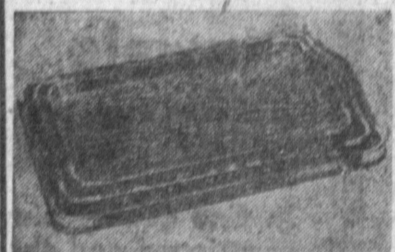

OPENING SALE!

THE STORE! EXTRA SAVINGS!

GIFT GIVING TIME!

Choice \$5.95 to 9.95

Oven-Proofed Lazy Susan
Regular \$5.95
Ideal Gift **\$2.99**
Real value! Center bowl, 4 side trays.

SET OF 3 OAK TRAYS
Regular \$7.95
A tray for every purpose. **\$2.99**