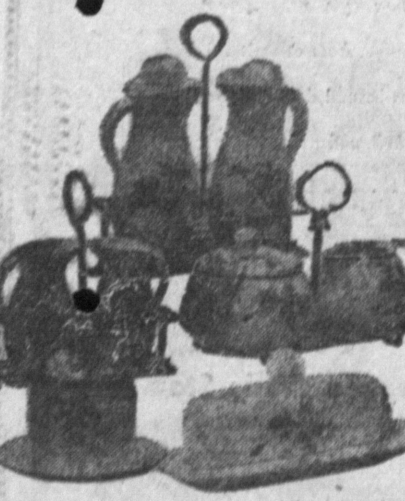

OPENING SALE!

THE STORE! EXTRA SAVINGS!

GIFT GIVING TIME!

Choice \$5.95 to 9.95

Oven-Proofed Lazy Susan
Regular \$5.95
Ideal Gift **\$2.99**
Real value! Center bowl, 4 side trays.

SET OF 3 OAK TRAYS
Regular \$7.95
A tray for every purpose. **\$2.99**

6-Pc. Cannister Set
Regular \$6.95
Consists of flour, sugar, coffee, tea, salt and pepper. **\$2.99**

2-in-1 Salad Mixer
Regular \$9.95
Meat chopper, food pusher, extra cutting blade, 4 cutting cones, non-skid bottom. **\$2.99**

20-Pc. Dinnerware Set
Regular \$7.95
Here's what you get: **\$2.99**
4 Dinner Plates, 4 Bread & Butter Plates, 4 Cups, 4 Saucers, 4 Relish Dishes.

17-Pc. All-Purpose Set
Regular \$9.95
Complete Set **\$2.99**
All the essential pieces for the hostess. Buy now and save!