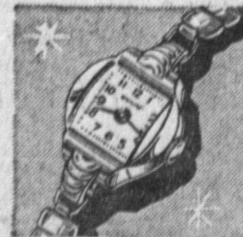

### BRAND NEW 1958 MODEL 14" TRAVLER PORTABLE TV

- ALUMINIZED PICTURE TUBE
- DARK FILTER GLASS
- TELESCOPING ANTENNA

REGULAR \$139.95

**\$89**

Delivery Charge of \$5.00 on this Item

BANK TERMS

### Brand New TIMEX Ladies' Watch

WITH HANDSOME BLACK ELASTIC BAND

1 Year Guarantee PERFECT TIMING

New Low Price

Is Packed in Attractive Gift Box

**\$8.95**