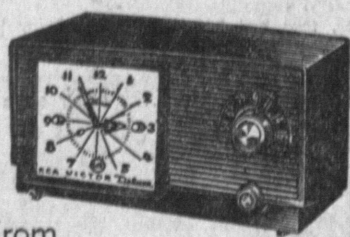

### BRAND NEW 1958 MODEL 14" TRAVLER PORTABLE TV

- ALUMINIZED PICTURE TUBE
- DARK FILTER GLASS
- TELESCOPING ANTENNA

REGULAR \$139.95

**\$89**

Delivery Charge of \$5.00 on this Item

BANK TERMS

### Brand New TIMEX Ladies' Watch

WITH HANDSOME BLACK ELASTIC BAND

1 Year Guarantee PERFECT TIMING

New Low Price

Is Packed in Attractive Gift Box

**\$8.95**

### BRAND NEW! CLOCK RADIO

- Zenith
- RCA Victor
- Sylvania
- Philco
- Gen. Electric

Values From \$26.95 to \$51.95

from **\$17**

All are Brand New and Fully Guaranteed