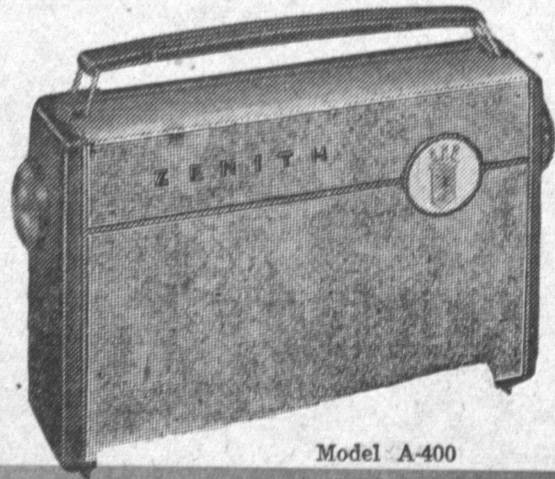

### ZENITH 3-WAY PORTABLE RADIO

PLAYS ON AC—DC—OR BATTERIES  
Brand New "1958 MODEL"

- NON BREAKABLE CASE
- WAVE MAGNET ANTENNA
- AUTOMATIC VOLUME CONTROL
- ZENITH ALNICO 5 SPEAKER

Lowest Price Ever

REGULAR \$33.95 Only **\$19**