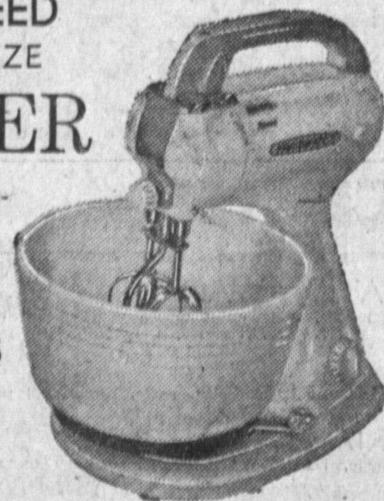

### BRAND NEW DELUXE Hoover Vacuum

THE CLEANER THAT FLOATS ON AIR

Regular \$97.50

**\$47**

POWERFUL 1 H.P. MOTOR

### BRAND NEW WESTINGHOUSE UPRIGHT VACUUM

- DISPOSABLE BAGS
- POWERFUL MOTOR
- MANY FEATURES

REG. \$79.95

**\$29**

### HAMILTON BEACH 10 SPEED FULL SIZE MIXER

- 5 Yr. Guarantee
- Powerful
- Recipe Book

REG \$34.95

**\$19**

### BRAND NEW 1958 MODEL 14" TRAVLER PORTABLE TV

- ALUMINIZED PICTURE TUBE
- DARK FILTER GLASS
- TELESCOPING ANTENNA

REGULAR \$139.95

**\$89**

Delivery Charge of \$5.00 on this Item

BANK TERMS