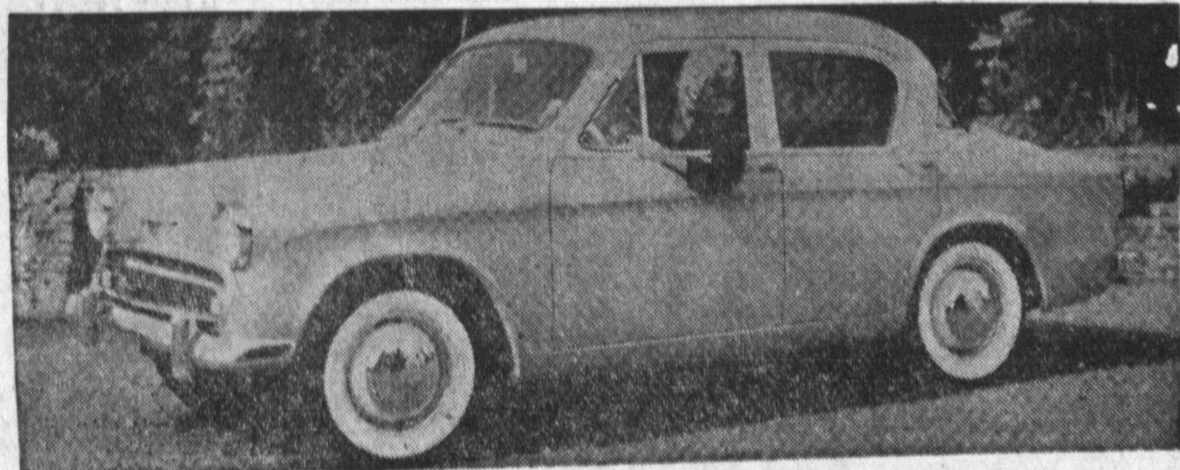

Save Up to \$100.00 During Our

BIRTHDAY CELEBRATION

ON THE ALL NEW Economical - Imported

HILLMAN

SAVE!! SAVE!! SAVE!!

INVESTIGATE THIS CAR BEFORE YOU BUY ANY CAR...

2301 Sepulveda
Manhattan
Phone:
FA 1-2424 FR 2-1142

Hardtop type coupe. Has dual range super Hydra-Matic drive, big dual tone radio, forced-air heater & defroster, heavy duty almost new Premium tires and other extras. Here's big car loaded & comfortable with small car economy & the ease of handling. One owner local car. Belonged to a family here in Hermosa who bought it brand new. Come & inspect this BIG BOLD Pontiac. You are always welcome whether you buy or not. BIG SALE, \$1299 FULL PRICE \$999 down & small easy payments through bank. FREE 7-day trial exchange & liberal trade. 1 year parts & labor guarantee by Premier Insurance Co. available.

SAVE SAVE SAVE When You Buy on The Hamilton Plan

'57 Dodge \$1495
1/2-Ton Truck, V-8, Automatic heavy duty axle.

RIVIERA Imported Cars
2601 Pac. Cst. Hwy.
Hermosa Beach FR 4-3488
Open Sunday

PLYMOUTH '57 SAVOY HARDTOP
Push button PowerFile drive. Big radio, heaters, custom heavy duty whitewall tires & other extras. It's low & swanky & powerful. Exactly 13,000 miles by local refined couple. LIKE NEW throughout & carries full new car guarantee & service. PRICED CHEAP. Only \$99 down with Bank financing. Liberal trade, free 7-day trial exchange & \$10,000.00 Insurance Co. year subscription available. BOB BEAVER PONTIAC, 800 Pac. Coast Hwy., Hermosa. Authorized direct factory dealer. FR 4-6388 Open Sunday.