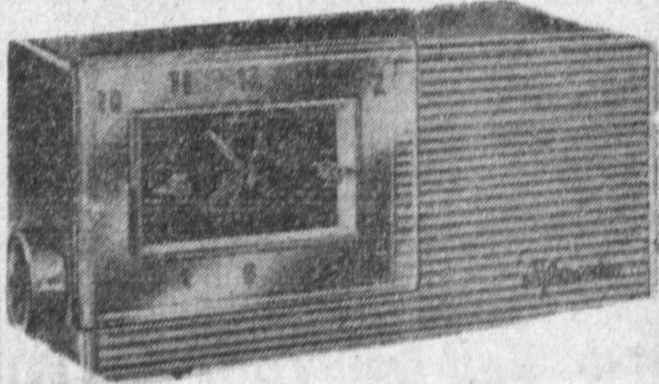

PHONE

We Now Have
Several Lines to
Serve You Better

FR. 6-3444

\$83,083 INVENTORY CLEARANCE

BRAND NEW -- FULLY GUARANTEED!

All merchandise listed below is brand new and fully guaranteed. Most items are still in factory cartons or crates. The prices include delivery, installation and service on all major items. We urge you to hurry for best selection... as we cannot save items for you over the phone. Our reason for this clearance sale is to make room and acquire the necessary funds for the new 1959 models which are arriving daily.

Brand New
 "1958" Model **SYLVANIA**
 Fully Automatic
CLOCK RADIO

Has many extra features

- Sleep Switch
- Appliance Outlet
- Telechron Clock

Two-tone Cabinets
REGULAR \$44.95

\$24

Brand New **RCA VICTOR**

High Fidelity

With AUTOMATIC RECORD CHANGER

- Sound range 35-20,000
 - Two balanced speakers
- Available in mahogany or maple

Only **\$38.88**

WEBCOR HIGH FIDELITY
TAPE RECORDER

- 8 WATTS POWER
- 2 SPEEDS
- FOOT METER
- TONE CONTROL