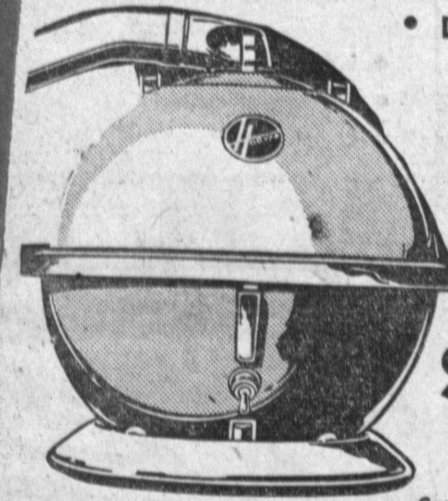

Brand New
HOOVER
Constellation

(The cleaner that walks on air)

- Full 1 H.P. motor
- Disposal bags
- Double stretch hose

Regular \$97.50

\$47

Complete with tools

Brand New **HOOVER**
CONVERTIBLE

WITH 2-SPEED MOTOR