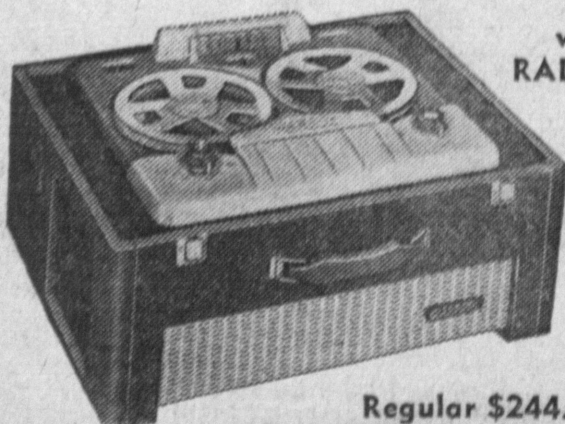

Brand New
 "1958" Model **SYLVANIA**
 Fully Automatic
CLOCK RADIO

Has many extra features

- Sleep Switch
- Appliance Outlet
- Telechron Clock

Two-tone Cabinets
REGULAR \$44.95

\$24

Brand New **RCA VICTOR**

High Fidelity

With AUTOMATIC RECORD CHANGER

- Sound range 35-20,000
 - Two balanced speakers
- Available in mahogany or maple

Only **\$38.88**

WEBCOR HIGH FIDELITY
TAPE RECORDER

- 8 WATTS POWER
- 2 SPEEDS
- FOOT METER
- TONE CONTROL

Regular \$244.95

\$138

Only \$7.57 per month

RCA VICTOR

Here's
 TV with
 a future
 and a
 payment
 plan that
 proves it!

COLOR TV
Model 21C57815

**BIG 21 INCH
TABLE MODEL**

- Plays black and white or color
- Easy to operate
- Blond or mahogany finish
- 36 months to pay