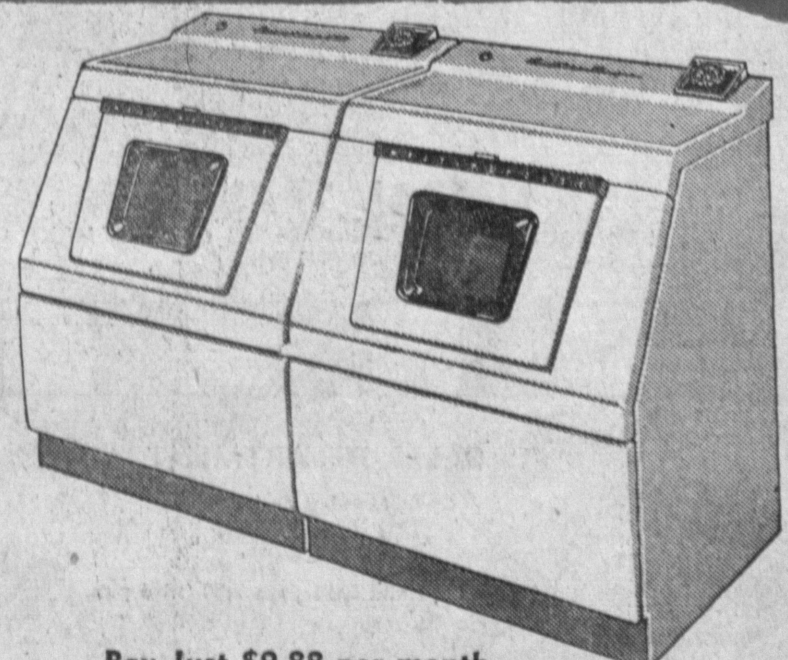

Featuring...

- Full 9-lb. load
- Safety door
- 5-Year guarantee
- Revolving agitator

Now at Griffey's

BOTH ONLY....

PRICE INCLUDES

- Delivery
- Installation
- Service

WESTINGHOUSE
Laundry Twins

DRYER

Featuring...

- Full 18-lb. load
- Safety door
- Air-flow drying
- Works on 110v or 220v

\$288

Liberal
Trade-in
Allowances

Pay Just \$9.88 per month

LOCAL BANK TERMS