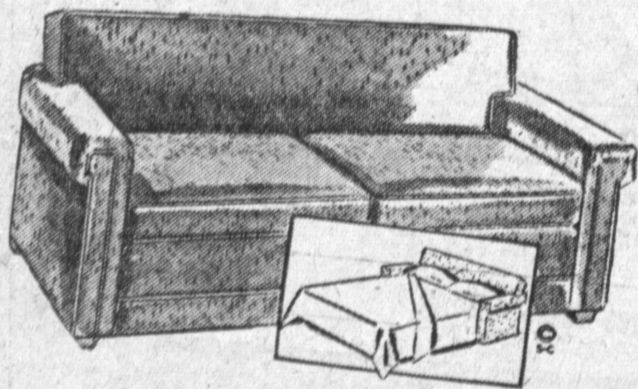

SEALY HIDE-A-BEDS

Beautiful turquoise fabric. Regular $249.50. With trade— **$189.95**

Saddle tan rugged naugahyde cover. Durable, practical, washable. Regular $259.50. With trade— **$199.95**

Consealy bed with Posture Pedic mattress. Metallic charcoal fabric. Regular $259.95. With trade— **$199.95**