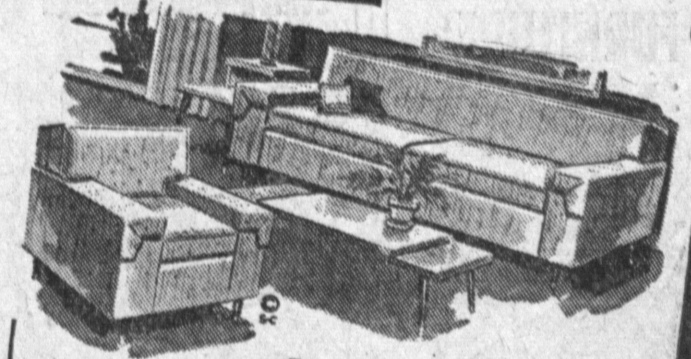

Famous Make 2-Pc. Modern LIVING ROOM SET

Stain resistant fabrics. Foam rubber. Regular $299.95. With trade— **$199.95**

2-PC. MODERN SECTIONAL
Custom quality at its finest. Regular $499.95. With trade— **$399.95**

2-PC. NAUGAHYDE SECTIONAL
Foam rubber. Regular $299.95. With trade— **$229.95**

NAUGAHYDE SOFA
Black and white. Foam rubber. Regular price $329.95. With trade— **$264.50**